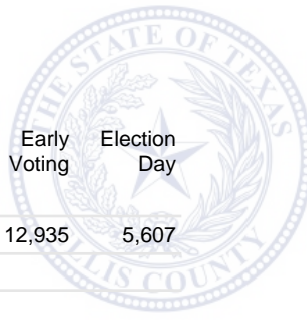

Summary Results Report
Joint General & Special Election
May 6, 2023

UNOFFICIAL RESULTS

Ellis County, Texas

Statistics

	TOTAL	Absentee	Early Voting	Election Day
Registered Voters - Total	128,865			
Ballots Cast - Total	18,689	147	12,935	5,607
Voter Turnout - Total	14.50%			

Summary Results Report
 Joint General & Special Election
 May 6, 2023

UNOFFICIAL RESULTS

Ellis County, Texas

City of Alma - Mayor

Vote For 1

	TOTAL	VOTE %	Absentee	Early Voting	Election Day
Fernando Limon	4	5.71%	0	2	2
Jennifer Wilson	11	15.71%	0	3	8
Renee Jones	55	78.57%	2	22	31
Total Votes Cast	70	100.00%	2	27	41
Overvotes	0		0	0	0
Undervotes	2		0	1	1
Contest Totals	72		2	28	42