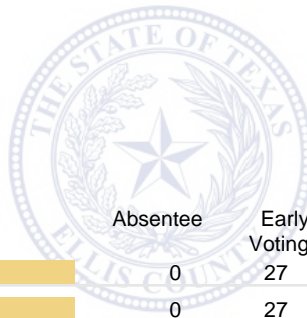

City of Alma Proposition A

Vote For 1

	TOTAL	VOTE %	Absentee	Early Voting	Election Day
For	48	70.59%	2	19	27
Against	20	29.41%	0	9	11
Total Votes Cast	68	100.00%	2	28	38
Overvotes	0		0	0	0
Undervotes	4		0	0	4
Contest Totals	72		2	28	42

Summary Results Report
 Joint General & Special Election
 May 6, 2023

UNOFFICIAL RESULTS

Ellis County, Texas

City of Cedar Hill - Council Member, Place 2

Vote For 1

	TOTAL	VOTE %	Absentee	Early Voting	Election Day
Daniel C. Haydin, Jr.	29	100.00%	0	27	2
Total Votes Cast	29	100.00%	0	27	2
Overvotes	0		0	0	0
Undervotes	13		0	2	11
Contest Totals	42		0	29	13