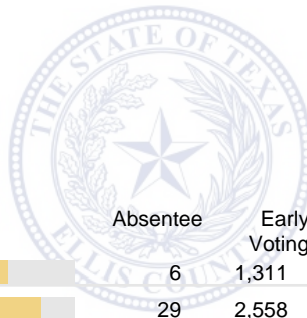

Summary Results Report
Joint General & Special Election
May 6, 2023

UNOFFICIAL RESULTS

Ellis County, Texas

Midlothian ISD Proposition C

Vote For 1

	TOTAL	VOTE %	Absentee	Early Voting	Election Day
For	1,850	32.25%	6	1,311	533
Against	3,886	67.75%	29	2,558	1,299
Total Votes Cast	5,736	100.00%	35	3,869	1,832
Overvotes	0		0	0	0
Undervotes	62		0	40	22
Contest Totals	5,798		35	3,909	1,854

Milford ISD - Board of Trustees (2) (Ellis and Hill Co. Combined Results)

Vote For 2

	TOTAL	VOTE %	Absentee	Early Voting	Election Day
Sidney Atchley	17	6.85%	0	8	9
DeAnn Harvey	56	22.58%	1	12	43
Melva Wallace	67	27.02%	2	20	45
Janice Wadley	75	30.24%	2	16	57
Amanda Smith	33	13.31%	1	9	23
Total Votes Cast	248	100.00%	6	65	177
Overvotes	0		0	0	0
Undervotes	34		0	11	23
Contest Totals	282		6	76	200

Red Oak ISD - Trustee, Place 3

Vote For 1

	TOTAL	VOTE %	Absentee	Early Voting	Election Day
Bill Foster	1,174	35.79%	3	777	394
John Anderson	2,106	64.21%	17	1,583	506
Total Votes Cast	3,280	100.00%	20	2,360	900
Overvotes	0		0	0	0
Undervotes	387		0	258	129
Contest Totals	3,667		20	2,618	1,029

Red Oak ISD - Trustee, Place 4

Vote For 1

	TOTAL	VOTE %	Absentee	Early Voting	Election Day
Johnny Knight	1,741	52.52%	16	1,319	406
Clifford Wherley	324	9.77%	0	233	91
Kim Sturman	1,250	37.71%	3	836	411
Total Votes Cast	3,315	100.00%	19	2,388	908
Overvotes	0		0	0	0
Undervotes	352		1	230	121
Contest Totals	3,667		20	2,618	1,029