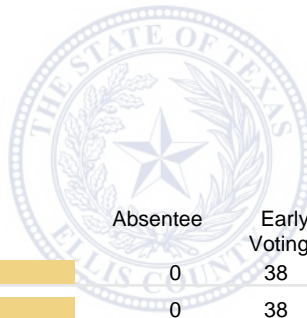

City of Ferris - Alderman, Place 2

Vote For 1

	TOTAL	VOTE %	Absentee	Early Voting	Election Day
Norman M. Heckathorn	73	60.83%	0	32	41
Chris Cottongame	47	39.17%	0	18	29
Total Votes Cast	120	100.00%	0	50	70
Overvotes	0		0	0	0
Undervotes	5		1	1	3
Contest Totals	125		1	51	73

Summary Results Report
 Joint General & Special Election
 May 6, 2023

UNOFFICIAL RESULTS

Ellis County, Texas

City of Ferris - Alderman, Place 3

Vote For 1

	TOTAL	VOTE %		Absentee	Early Voting	Election Day
Tommy Scott	91	100.00%	<div style="width: 100%; height: 10px; background-color: #f0e68c;"></div>	0	38	53
Total Votes Cast	91	100.00%	<div style="width: 100%; height: 10px; background-color: #f0e68c;"></div>	0	38	53
Overvotes	0			0	0	0
Undervotes	34			1	13	20
Contest Totals	125			1	51	73