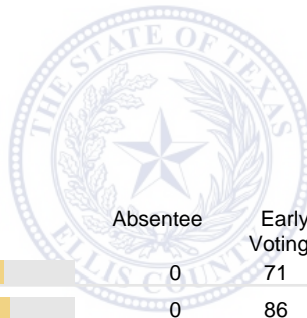

Summary Results Report
Joint General & Special Election
May 6, 2023

UNOFFICIAL RESULTS

Ellis County, Texas

City of Maypearl - Council Members (3)

Vote For 3

	TOTAL	VOTE %	Absentee	Early Voting	Election Day
Steve Baker	103	28.61%	0	71	32
Bryan Friend	123	34.17%	0	86	37
John Wayne Pruitt	97	26.94%	0	63	34
Barbara Pruitt	37	10.28%	0	22	15
Total Votes Cast	360	100.00%	0	242	118
Overvotes	0		0	0	0
Undervotes	102		0	64	38
Contest Totals	462		0	306	156

City of Midlothian - Mayor

Vote For 1

	TOTAL	VOTE %	Absentee	Early Voting	Election Day
Justin Coffman	3,221	100.00%	14	2,199	1,008
Total Votes Cast	3,221	100.00%	14	2,199	1,008
Overvotes	0		0	0	0
Undervotes	964		12	630	322
Contest Totals	4,185		26	2,829	1,330

City of Midlothian - Council Member, Place 1

Vote For 1

	TOTAL	VOTE %	Absentee	Early Voting	Election Day
Wayne Sibley	1,475	40.66%	7	1,061	407
Allen Moorman	1,185	32.66%	8	770	407
Allan McKeever	968	26.68%	8	651	309
Total Votes Cast	3,628	100.00%	23	2,482	1,123
Overvotes	0		0	0	0
Undervotes	557		3	347	207
Contest Totals	4,185		26	2,829	1,330

City of Midlothian - Council Member, Place 2

Vote For 1

	TOTAL	VOTE %	Absentee	Early Voting	Election Day
Mike Rodgers	2,557	69.56%	14	1,782	761
Walter Darrach	1,119	30.44%	8	735	376
Total Votes Cast	3,676	100.00%	22	2,517	1,137
Overvotes	0		0	0	0
Undervotes	509		4	312	193
Contest Totals	4,185		26	2,829	1,330