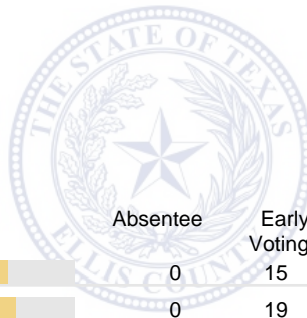

City of Venus - Mayor

Vote For 1

	TOTAL	VOTE %	Absentee	Early Voting	Election Day
Alejandro Galaviz	38	80.85%	0	20	18
James L. Burgess	9	19.15%	0	8	1
Total Votes Cast	47	100.00%	0	28	19
Overvotes	0		0	0	0
Undervotes	4		0	2	2
Contest Totals	51		0	30	21

Summary Results Report
 Joint General & Special Election
 May 6, 2023

UNOFFICIAL RESULTS

Ellis County, Texas

City of Venus - Council Members (2)

Vote For 2

	TOTAL	VOTE %	Absentee	Early Voting	Election Day
Teresa Hoffman	22	33.33%	0	15	7
Tony Bovinich	27	40.91%	0	19	8
Alicia Rosales	17	25.76%	0	6	11
Total Votes Cast	66	100.00%	0	40	26
Overvotes	0		0	0	0
Undervotes	36		0	20	16
Contest Totals	102		0	60	42