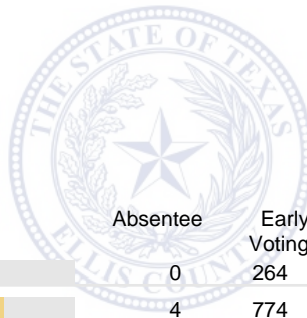

Summary Results Report
Joint General & Special Election
May 6, 2023

UNOFFICIAL RESULTS

Ellis County, Texas

Red Oak ISD - Trustee, Place 5

Vote For 1

	TOTAL	VOTE %	Absentee	Early Voting	Election Day
Machanta E. Newson	388	11.47%	0	264	124
Sean Kelly	1,006	29.74%	4	774	228
Rhonda Landrum	953	28.17%	9	713	231
Penny Story	1,036	30.62%	6	680	350
Total Votes Cast	3,383	100.00%	19	2,431	933
Overvotes	0		0	0	0
Undervotes	284		1	187	96
Contest Totals	3,667		20	2,618	1,029

Red Oak ISD Proposition A

Vote For 1

	TOTAL	VOTE %	Absentee	Early Voting	Election Day
For	2,198	60.20%	11	1,650	537
Against	1,453	39.80%	9	956	488
Total Votes Cast	3,651	100.00%	20	2,606	1,025
Overvotes	0		0	0	0
Undervotes	16		0	12	4
Contest Totals	3,667		20	2,618	1,029

Waxahachie ISD - Trustee, Place 1

Vote For 1

	TOTAL	VOTE %	Absentee	Early Voting	Election Day
Judd McCutchen	4,244	67.95%	43	3,258	943
Amy Hedtke	2,002	32.05%	19	1,303	680
Total Votes Cast	6,246	100.00%	62	4,561	1,623
Overvotes	0		0	0	0
Undervotes	1,049		10	688	351
Contest Totals	7,295		72	5,249	1,974

Waxahachie ISD - Trustee, Place 2

Vote For 1

	TOTAL	VOTE %	Absentee	Early Voting	Election Day
Adrian Cooper	2,061	32.15%	18	1,582	461
Clay Schoolfield	2,420	37.75%	28	1,895	497
Jason Southerland	1,930	30.10%	18	1,163	749
Total Votes Cast	6,411	100.00%	64	4,640	1,707
Overvotes	0		0	0	0
Undervotes	884		8	609	267
Contest Totals	7,295		72	5,249	1,974