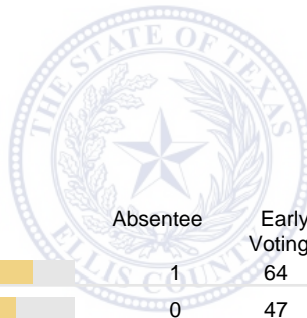

Summary Results Report
 Joint General & Special Election
 May 6, 2023

UNOFFICIAL RESULTS

Ellis County, Texas

Ferris ISD - Trustee, Place 6 (Ellis Co. Portion Only)

Vote For 1

	TOTAL	VOTE %		Absentee	Early Voting	Election Day
Ricardo Rico Rodriguez	153	59.30%	<div style="width: 59.30%; background-color: #FFD700;"></div>	1	64	88
Cristina Zuniga Loredo	105	40.70%	<div style="width: 40.70%; background-color: #FFD700;"></div>	0	47	58
Total Votes Cast	258	100.00%	<div style="width: 100%; background-color: #FFD700;"></div>	1	111	146
Overvotes	0			0	0	0
Undervotes	40			1	22	17
Contest Totals	298			2	133	163