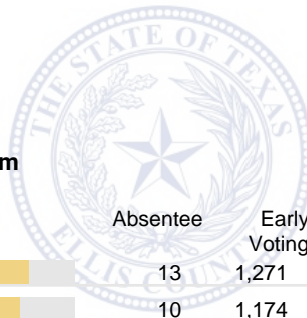

City of Midlothian - Council Member, Place 1

Vote For 1

	TOTAL	VOTE %	Absentee	Early Voting	Election Day
Wayne Sibley	1,475	40.66%	7	1,061	407
Allen Moorman	1,185	32.66%	8	770	407
Allan McKeever	968	26.68%	8	651	309
Total Votes Cast	3,628	100.00%	23	2,482	1,123
Overvotes	0		0	0	0
Undervotes	557		3	347	207
Contest Totals	4,185		26	2,829	1,330

City of Midlothian - Council Member, Place 2

Vote For 1

	TOTAL	VOTE %	Absentee	Early Voting	Election Day
Mike Rodgers	2,557	69.56%	14	1,782	761
Walter Darrach	1,119	30.44%	8	735	376
Total Votes Cast	3,676	100.00%	22	2,517	1,137
Overvotes	0		0	0	0
Undervotes	509		4	312	193
Contest Totals	4,185		26	2,829	1,330

Summary Results Report
 Joint General & Special Election
 May 6, 2023

UNOFFICIAL RESULTS

Ellis County, Texas

City of Midlothian - Council Member, Place 5, Unex Term

Vote For 1

	TOTAL	VOTE %	Absentee	Early Voting	Election Day
Ed Gardner	1,934	54.22%	13	1,271	650
David Hurst	1,633	45.78%	10	1,174	449
Total Votes Cast	3,567	100.00%	23	2,445	1,099
Overvotes	0		0	0	0
Undervotes	618		3	384	231
Contest Totals	4,185		26	2,829	1,330