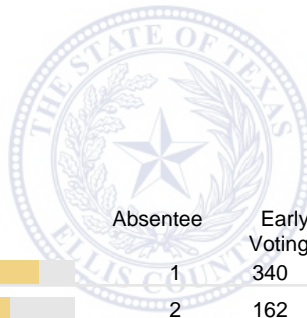

Summary Results Report
Joint General & Special Election
May 6, 2023

UNOFFICIAL RESULTS

Ellis County, Texas

Maypearl ISD Proposition A

Vote For 1

	TOTAL	VOTE %		Absentee	Early Voting	Election Day
For	497	65.31%		1	340	156
Against	264	34.69%		2	162	100
Total Votes Cast	761	100.00%		3	502	256
Overvotes	0			0	0	0
Undervotes	8			0	4	4
Contest Totals	769			3	506	260

Midlothian ISD - Trustee, Place 6

Vote For 1

	TOTAL	VOTE %		Absentee	Early Voting	Election Day
Tami Tobey	3,890	100.00%		22	2,690	1,178
Total Votes Cast	3,890	100.00%		22	2,690	1,178
Overvotes	0			0	0	0
Undervotes	1,908			13	1,219	676
Contest Totals	5,798			35	3,909	1,854

Midlothian ISD - Trustee, Place 7

Vote For 1

	TOTAL	VOTE %		Absentee	Early Voting	Election Day
Ed Harrison	3,037	56.78%		19	1,975	1,043
Shari Dawson	2,312	43.22%		13	1,674	625
Total Votes Cast	5,349	100.00%		32	3,649	1,668
Overvotes	0			0	0	0
Undervotes	449			3	260	186
Contest Totals	5,798			35	3,909	1,854

Midlothian ISD Proposition A

Vote For 1

	TOTAL	VOTE %		Absentee	Early Voting	Election Day
For	2,560	44.55%		17	1,790	753
Against	3,186	55.45%		18	2,082	1,086
Total Votes Cast	5,746	100.00%		35	3,872	1,839
Overvotes	0			0	0	0
Undervotes	52			0	37	15
Contest Totals	5,798			35	3,909	1,854

Midlothian ISD Proposition B

Vote For 1

	TOTAL	VOTE %		Absentee	Early Voting	Election Day
For	2,241	39.04%		18	1,568	655
Against	3,500	60.96%		17	2,301	1,182
Total Votes Cast	5,741	100.00%		35	3,869	1,837
Overvotes	0			0	0	0
Undervotes	57			0	40	17
Contest Totals	5,798			35	3,909	1,854