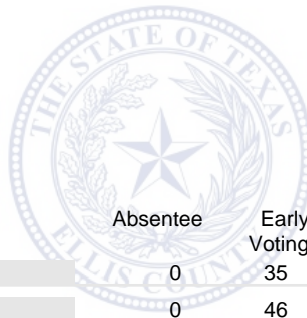

City of Italy - Mayor

Vote For 1

	TOTAL	VOTE %		Absentee	Early Voting	Election Day
Bryant Cockran	105	100.00%	<div style="width: 100%; height: 10px; background-color: #f0e68c;"></div>	0	75	30
Total Votes Cast	105	100.00%	<div style="width: 100%; height: 10px; background-color: #f0e68c;"></div>	0	75	30
Overvotes	0			0	0	0
Undervotes	55			0	47	8
Contest Totals	160			0	122	38

Summary Results Report
 Joint General & Special Election
 May 6, 2023

UNOFFICIAL RESULTS

Ellis County, Texas

City of Italy - Council Members (2)

Vote For 2

	TOTAL	VOTE %	Absentee	Early Voting	Election Day
Quentin Dean Little	46	17.49%	0	35	11
Eddie Garcia	63	23.95%	0	46	17
Raymond Mosley	77	29.28%	0	59	18
Troy Kowalsky	77	29.28%	0	59	18
Total Votes Cast	263	100.00%	0	199	64
Overvotes	0		0	0	0
Undervotes	57		0	45	12
Contest Totals	320		0	244	76