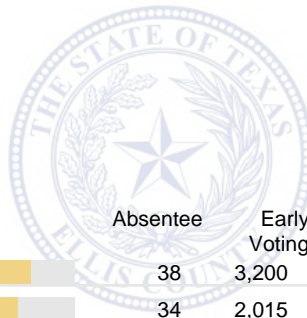

Summary Results Report
Joint General & Special Election
May 6, 2023

UNOFFICIAL RESULTS

Ellis County, Texas

Waxahachie ISD Proposition A

Vote For 1

	TOTAL	VOTE %		Absentee	Early Voting	Election Day
For	4,130	57.04%		38	3,200	892
Against	3,111	42.96%		34	2,015	1,062
Total Votes Cast	7,241	100.00%		72	5,215	1,954
Overvotes	0			0	0	0
Undervotes	54			0	34	20
Contest Totals	7,295			72	5,249	1,974

Waxahachie ISD Proposition B

Vote For 1

	TOTAL	VOTE %		Absentee	Early Voting	Election Day
For	3,942	54.46%		39	3,071	832
Against	3,297	45.54%		33	2,141	1,123
Total Votes Cast	7,239	100.00%		72	5,212	1,955
Overvotes	0			0	0	0
Undervotes	56			0	37	19
Contest Totals	7,295			72	5,249	1,974

Waxahachie ISD Proposition C

Vote For 1

	TOTAL	VOTE %		Absentee	Early Voting	Election Day
For	3,875	53.42%		34	3,030	811
Against	3,379	46.58%		38	2,196	1,145
Total Votes Cast	7,254	100.00%		72	5,226	1,956
Overvotes	0			0	0	0
Undervotes	41			0	23	18
Contest Totals	7,295			72	5,249	1,974

Waxahachie ISD Proposition D

Vote For 1

	TOTAL	VOTE %		Absentee	Early Voting	Election Day
For	3,274	45.14%		29	2,587	658
Against	3,979	54.86%		43	2,640	1,296
Total Votes Cast	7,253	100.00%		72	5,227	1,954
Overvotes	0			0	0	0
Undervotes	42			0	22	20
Contest Totals	7,295			72	5,249	1,974