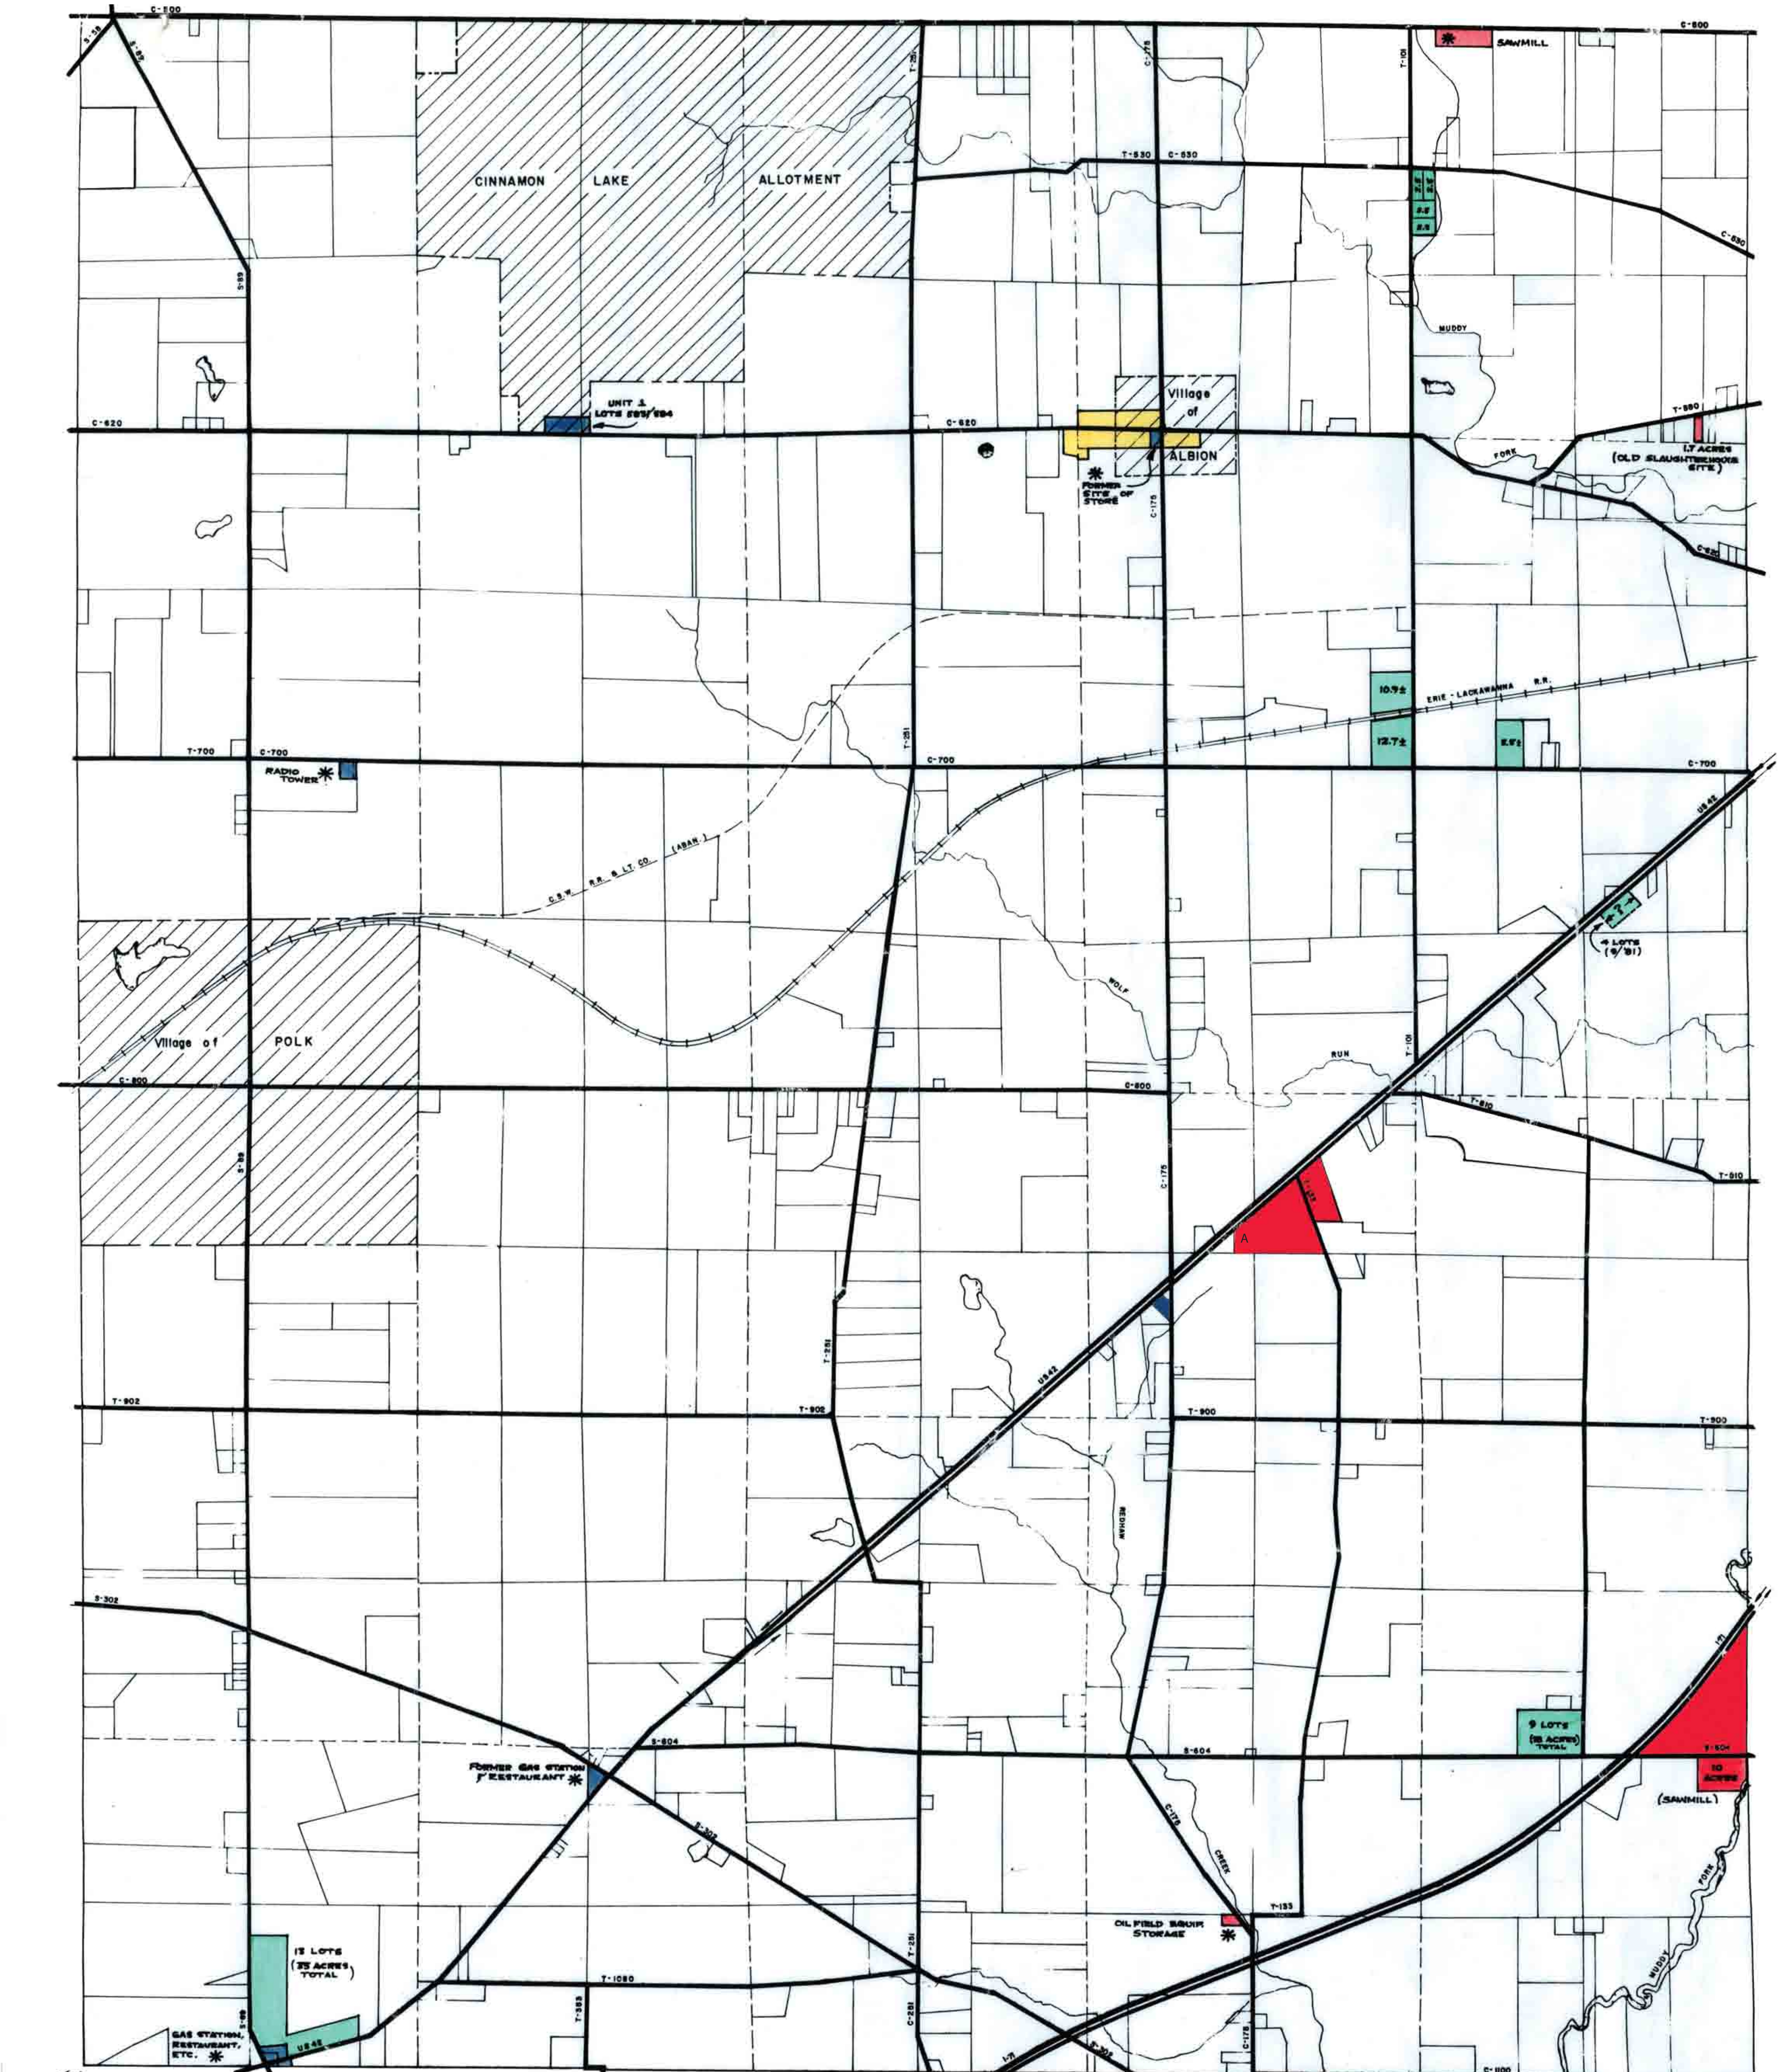

# Jackson Township, Ashland County, Ohio

JACKSON TWP.  
T-23 R-15  
Scale: 1"=1000'

Prepared by: Ashland Regional Planning  
R. Brooks Whitmore - Coordinator  
Dwg. by: J. W. Echelberger

## JACKSON TOWNSHIP ZONING PLAN 1995

LEGEND  General Farm  Rural Center  Residential  Industrial  Commercial

\*Denotes early zoning designation; no documentation found in existing zoning records.  
Map prepared by Craig T. Wiley with assistance from Jackson Township Zoning Board

August 25, 2008 Revised by Kehl Kolor, Inc.  
April 14, 2008 Revised by Kehl Kolor, Inc.  
October 18, 2007 Revised by Richland Printing  
January 20, 2007 Revised by Richland Printing

1996

Zoning Revision August 25, 2008, approved by Jackson Township Zoning Commission and Jackson Township Board of Trustees with the recommendation of the Ashland County Planning Commission.