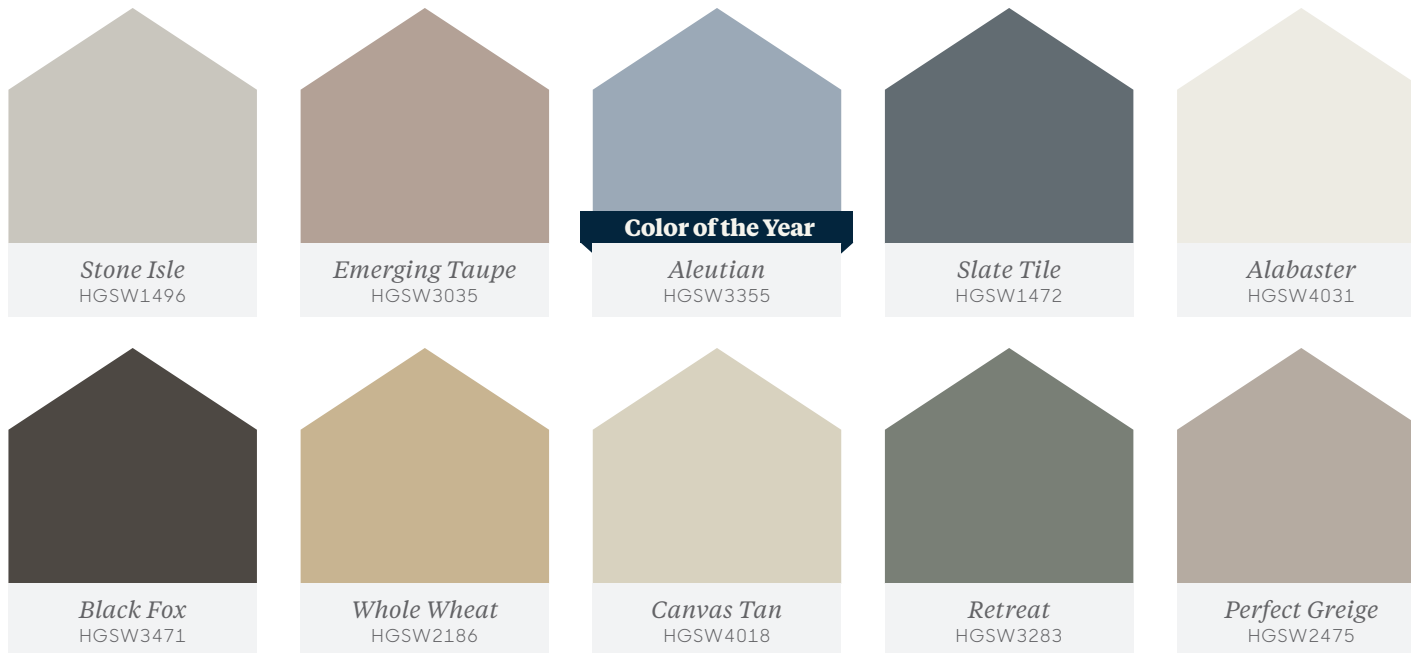

Softened Refuge

2022 Color Collection of the Year

If you long for a renewed sense of balance and ease at home, you may find the restorative style you seek in *Softened Refuge*, our 2022 Color Collection of the Year. Learn more about it at www.hgtvhomebysherwinwilliams.com/color-trends.

Featured in this Color Collection is our 2022 Color of the Year, *Aleutian*. This modern washed indigo works beautifully with both warm and cool undertones in existing floors, furniture and décor, making it a great choice in virtually any space.

Softened Refuge. Colección de colores del año 2022. Si anhela una renovada sensación de equilibrio y tranquilidad en su hogar, puede encontrar el estilo reparador que busca en Softened Refuge, nuestra Colección de colores del año 2022. Conozca más en www.hgtvhomebysherwinwilliams.com/color-trends.

Esta colección de colores cuenta con nuestro Color del año de 2022: *Aleutian*. Este moderno índigo lavado funciona a la perfección con matices tanto cálidos como fríos en pisos, muebles y elementos de decoración, lo que lo convierte en una excelente opción para prácticamente cualquier espacio.