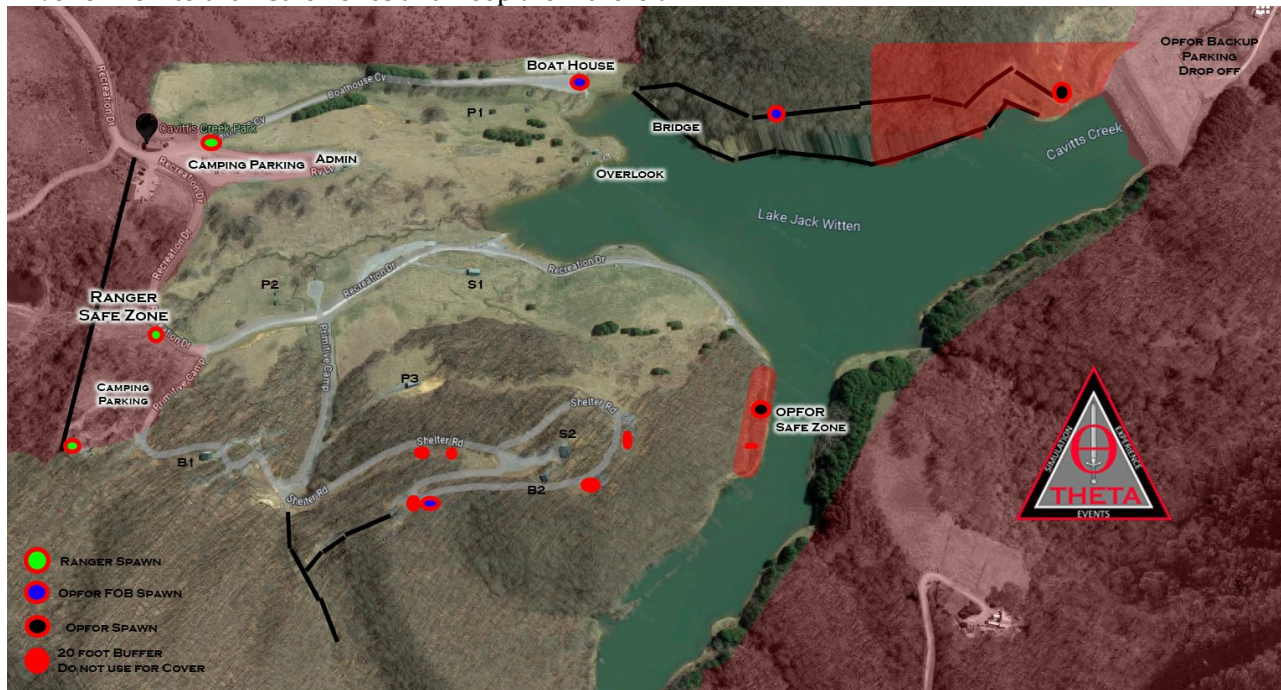

The Stageis set for a small town in Virginia with a river that runs thru it....

Battlefield Tazewell X: Battle of the Clinch

Rangers will be Assaulting Opfor in their Stronghold in the Mountain and Lake.

Opfor will Control Most of the AO to Start

Rangers Objectives

A

Push forward and Disable Forward Medical Stations (FOB Spawns)

B

-Drive- OPFOR to their Safe Zones and Keep them there till ENDEX