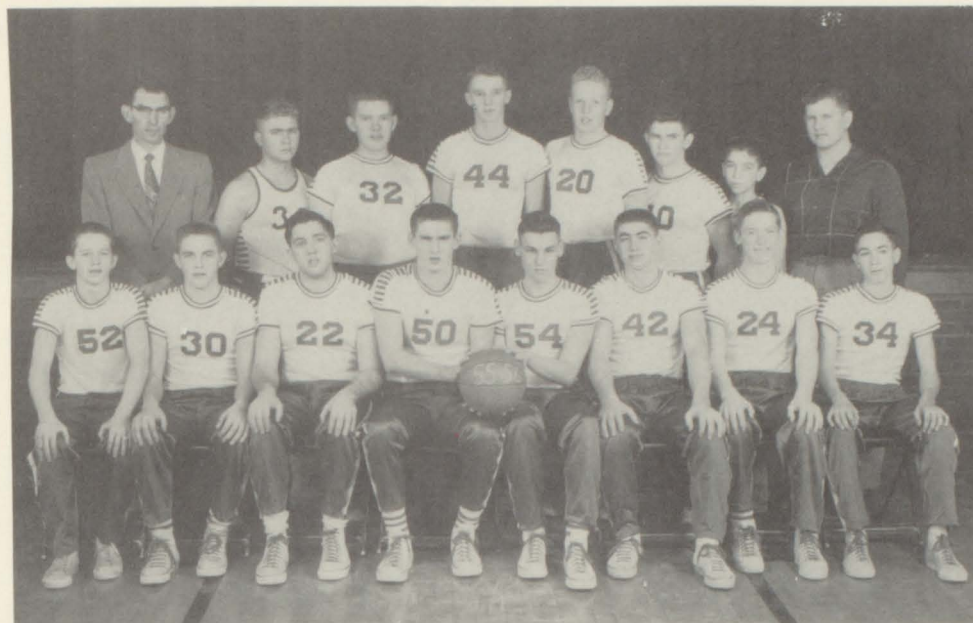

# Boys Basketball

Back row: Lloyd Adams (coach), Kleon Peyton, John Adams, Roy Wright, Larry Ary, Lyndon Dighton, Gary Baldwin, Ralph Snodgrass (manager)

Bottom row: Don Sweet, Arnold Baldwin, Don Eiler, Bruce Knott, Terry Blofield, Kenneth Peterson, Dean Bailey, Dean Fenton