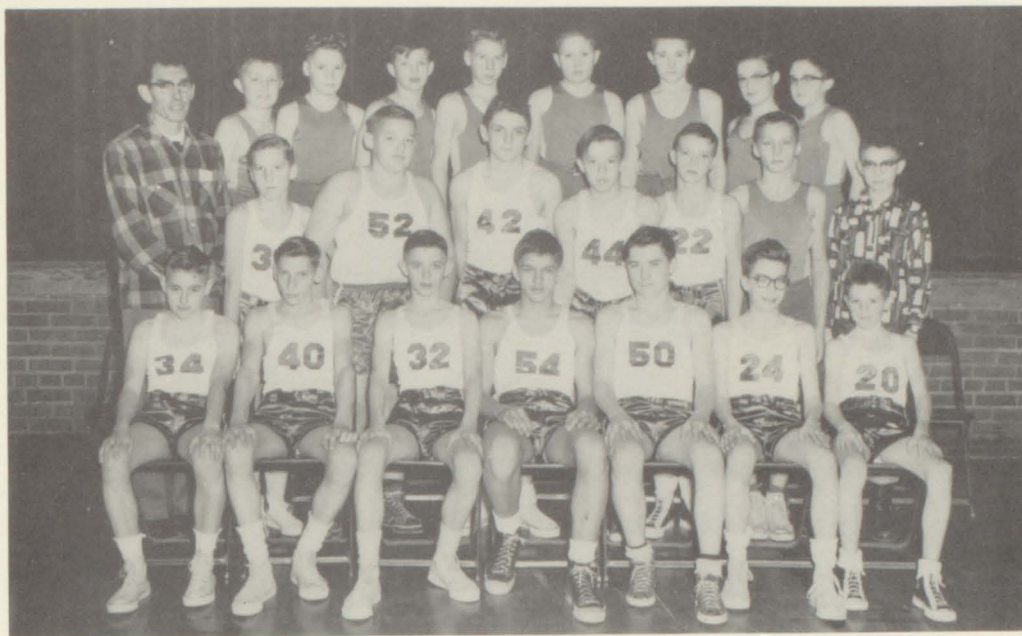

Junior High Athletics

Back row: Lloyd Adams (coach), Donald Swanson, Robert Avis, Lee McRoberts, Lyle Jordan, Kenneth Swanson, John Hansen, Jerry Casey, John Hill
Second row: Roger Blair, Robert Adams, Marshall Wade, Duane Hill, Gary Graybill, John Reilly, Tom Hiedeman (manager)
Bottom row: Kenneth Blofield, Darrell Wiley, John Ondler, John Poppe, Billy Casey, Donald Brown, Larry Hinton