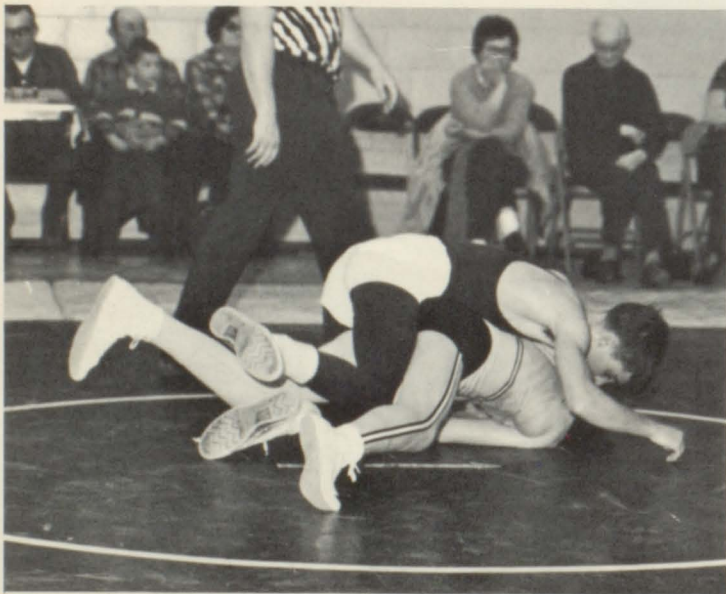

Wrestlers

Denny, going for a pin!!