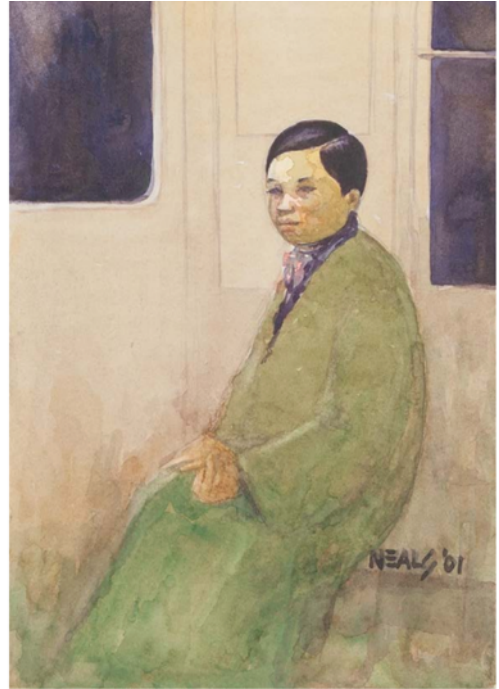

Asian Woman
Watercolor on Paper, 2001
7 x 10 1/4 inches (17.78 x 26.035 cm)