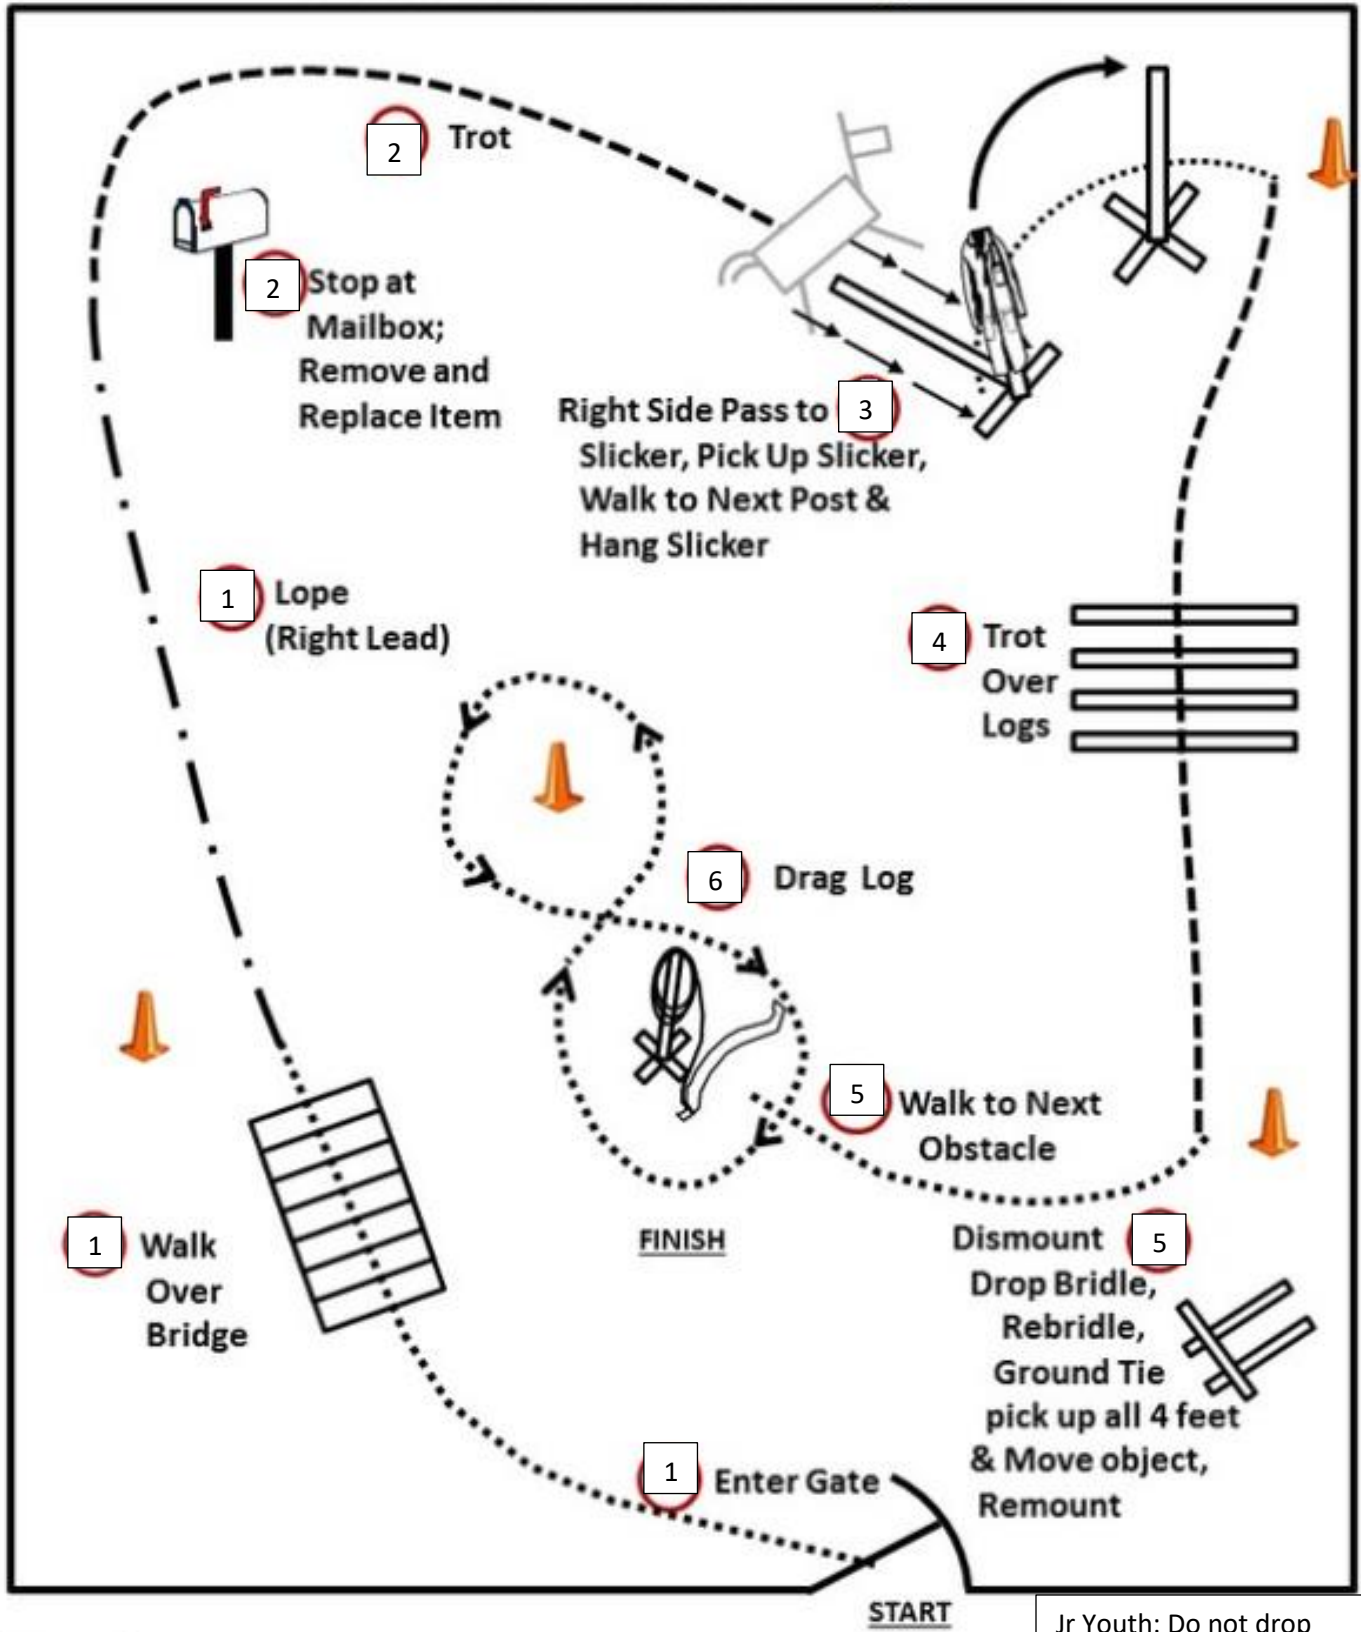

Ranch Trail Pattern – 5

Legend

.....	Walk	Back		Cone
-----	Trot	- . - . - .	Lope		

Jr Youth: Do not drop bridle, and only pick up front feet.

Peewee: Walk through open gate, follow pattern but Do Not move slicker or drag the log. Do not dismount