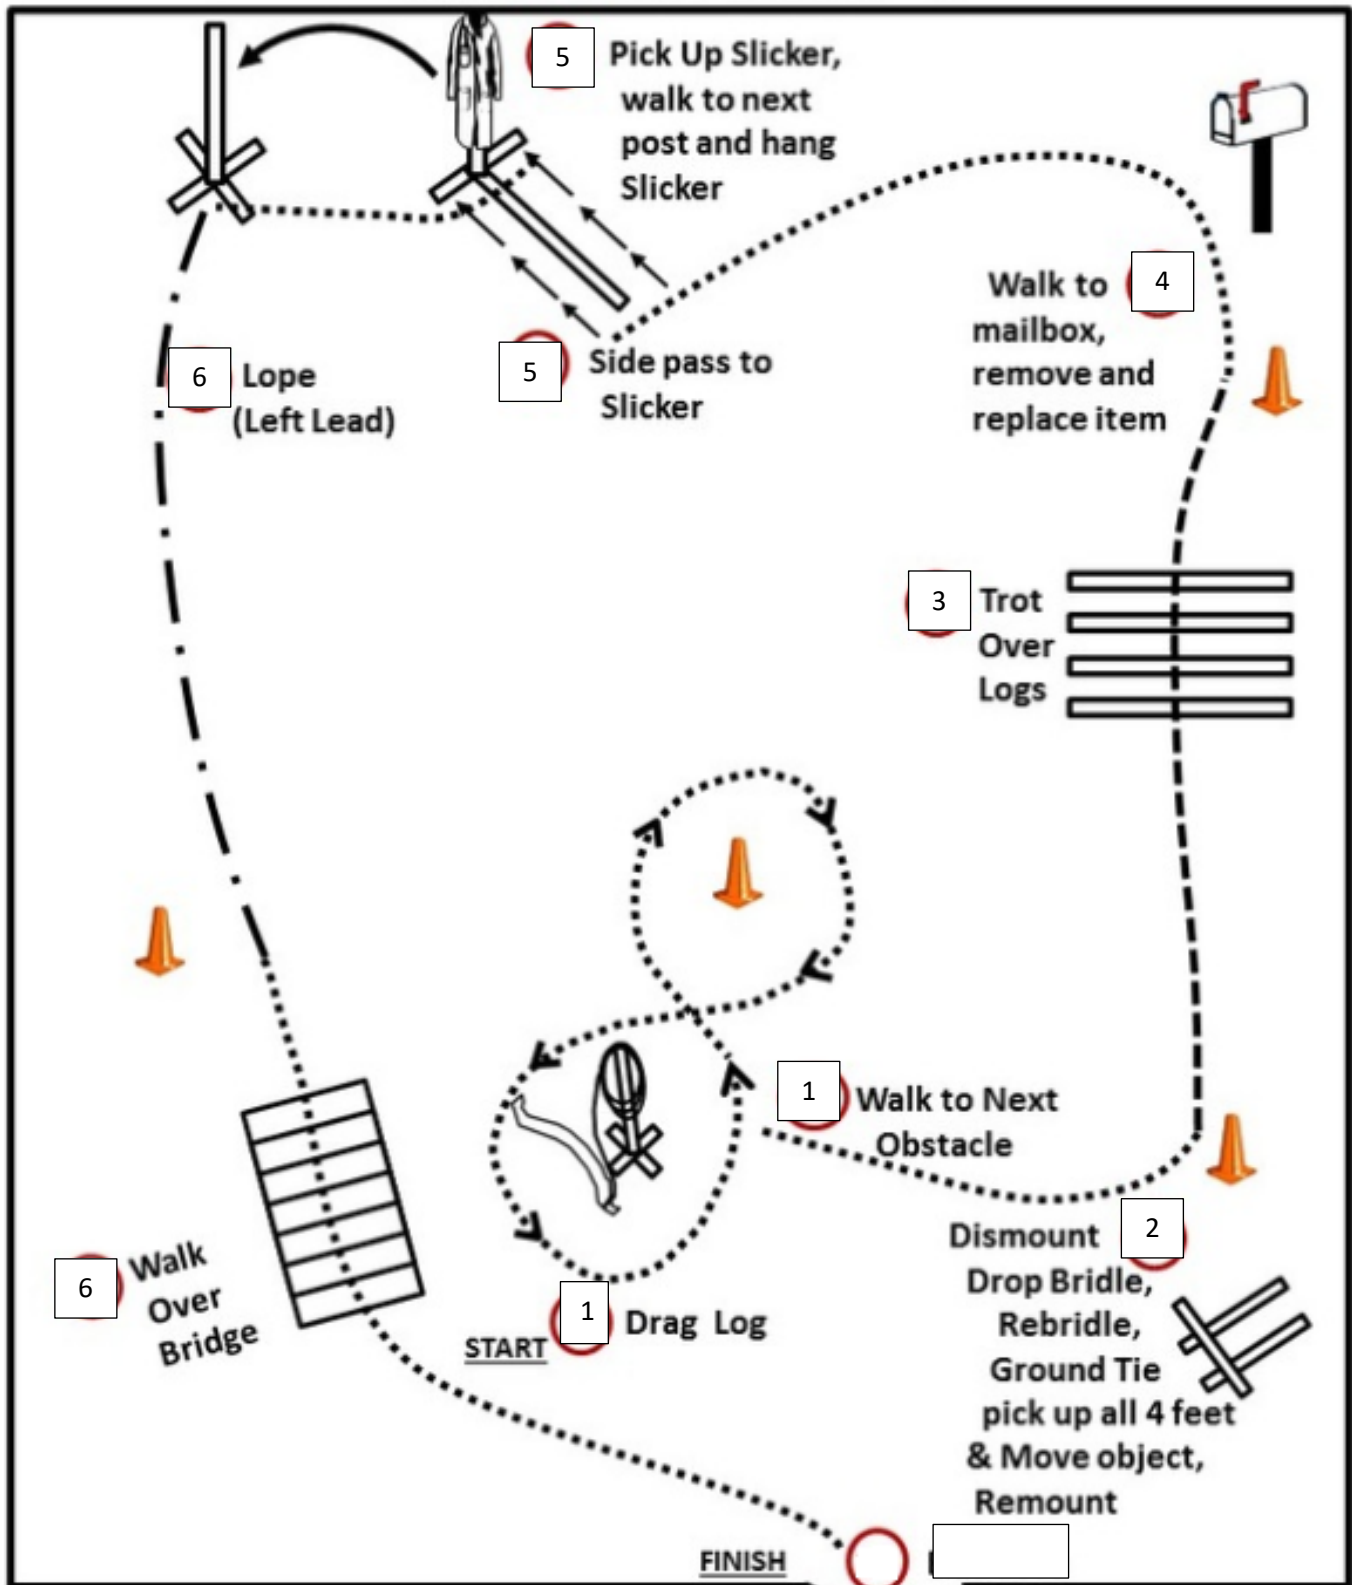

# Ranch Trail Pattern - 8

## Legend

.....	Walk	.....	Back		Cone
----	Trot	- . - .	Lope		

Jr Youth: Do Not drop bridle, and only pick up front feet.

PeeWee: Do Not Dismount, Walk figure 8 without log drag