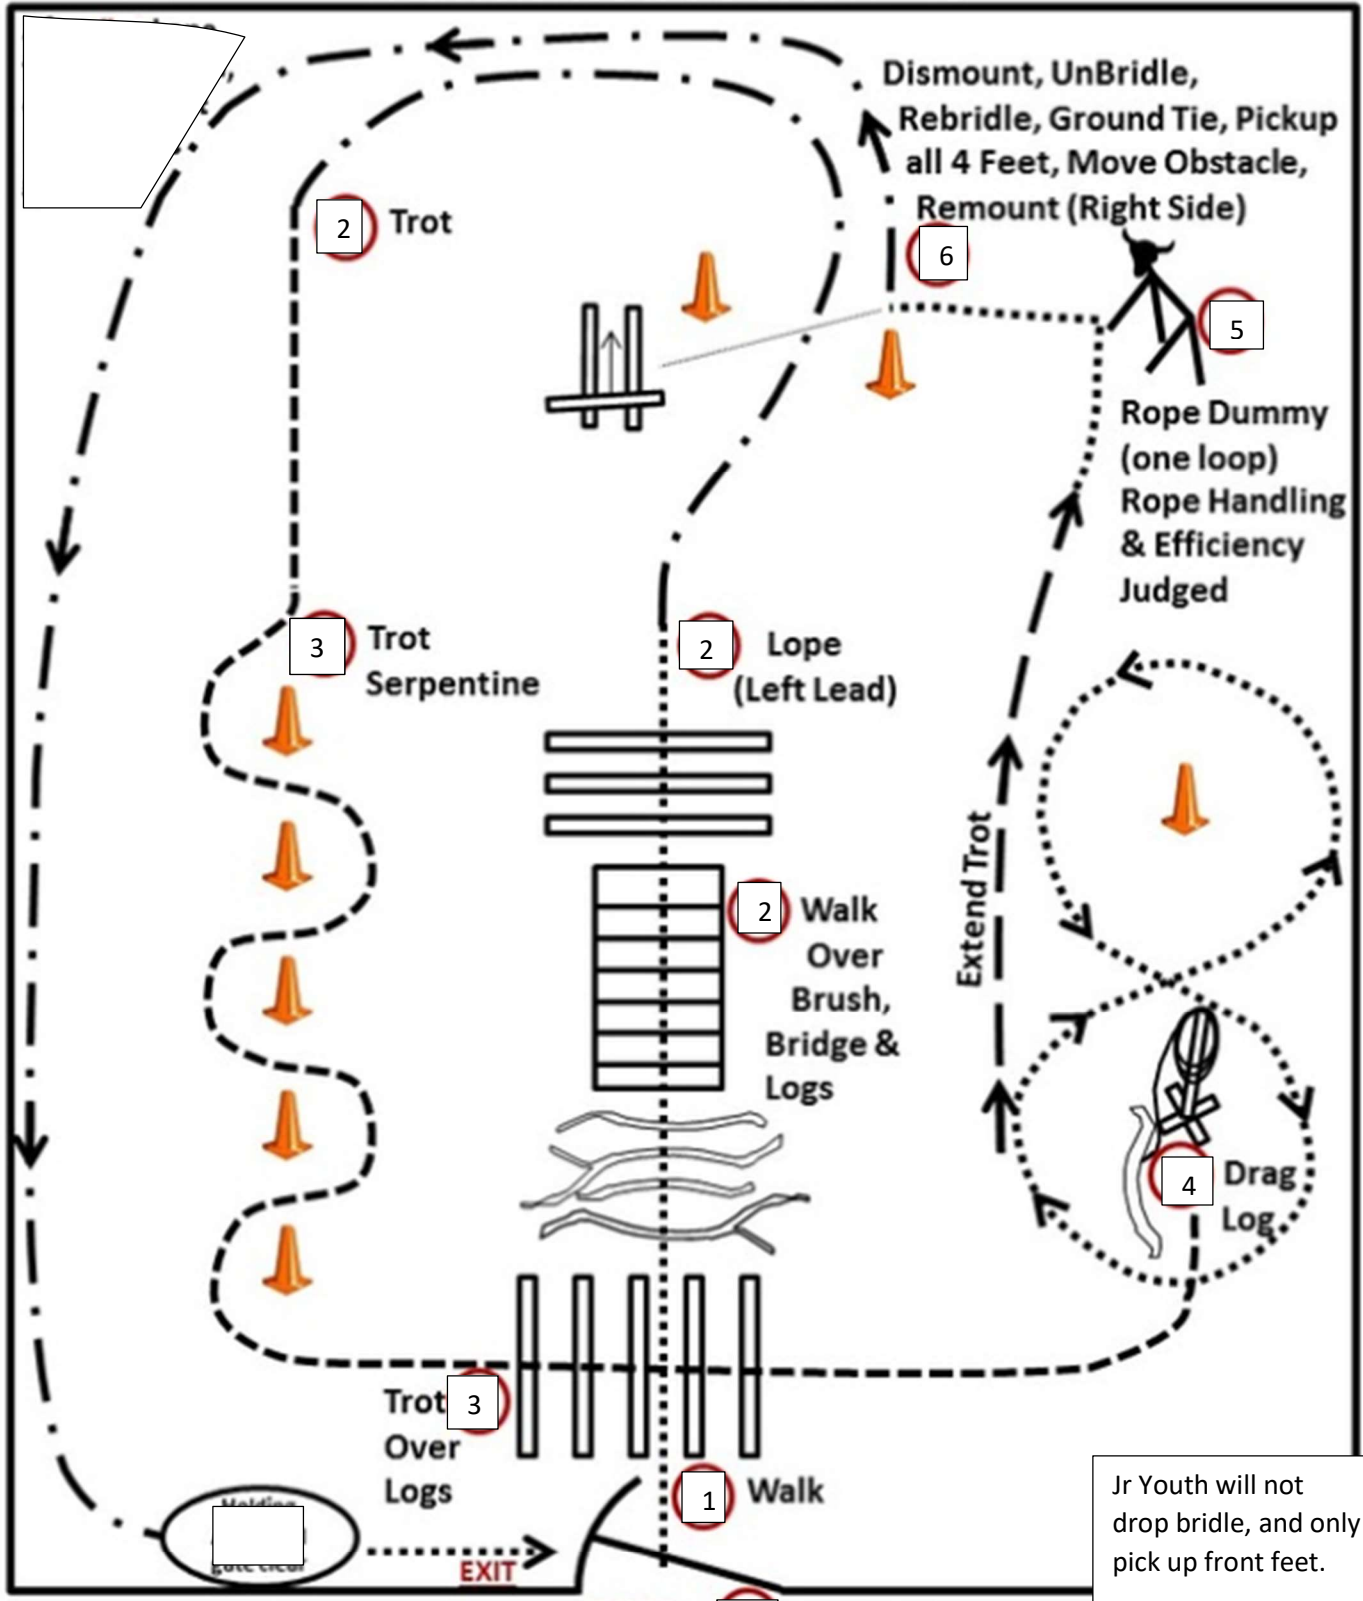

# Ranch Trail Pattern – 9

## Legend

.....	Walk	— — — — —	Extended. Trot		Cone
- - - - -	Trot	- . - . - .	Lope		

Jr Youth will not drop bridle, and only pick up front feet.

PeeWee – Do not dismount, walk figure 8 but do not drag log