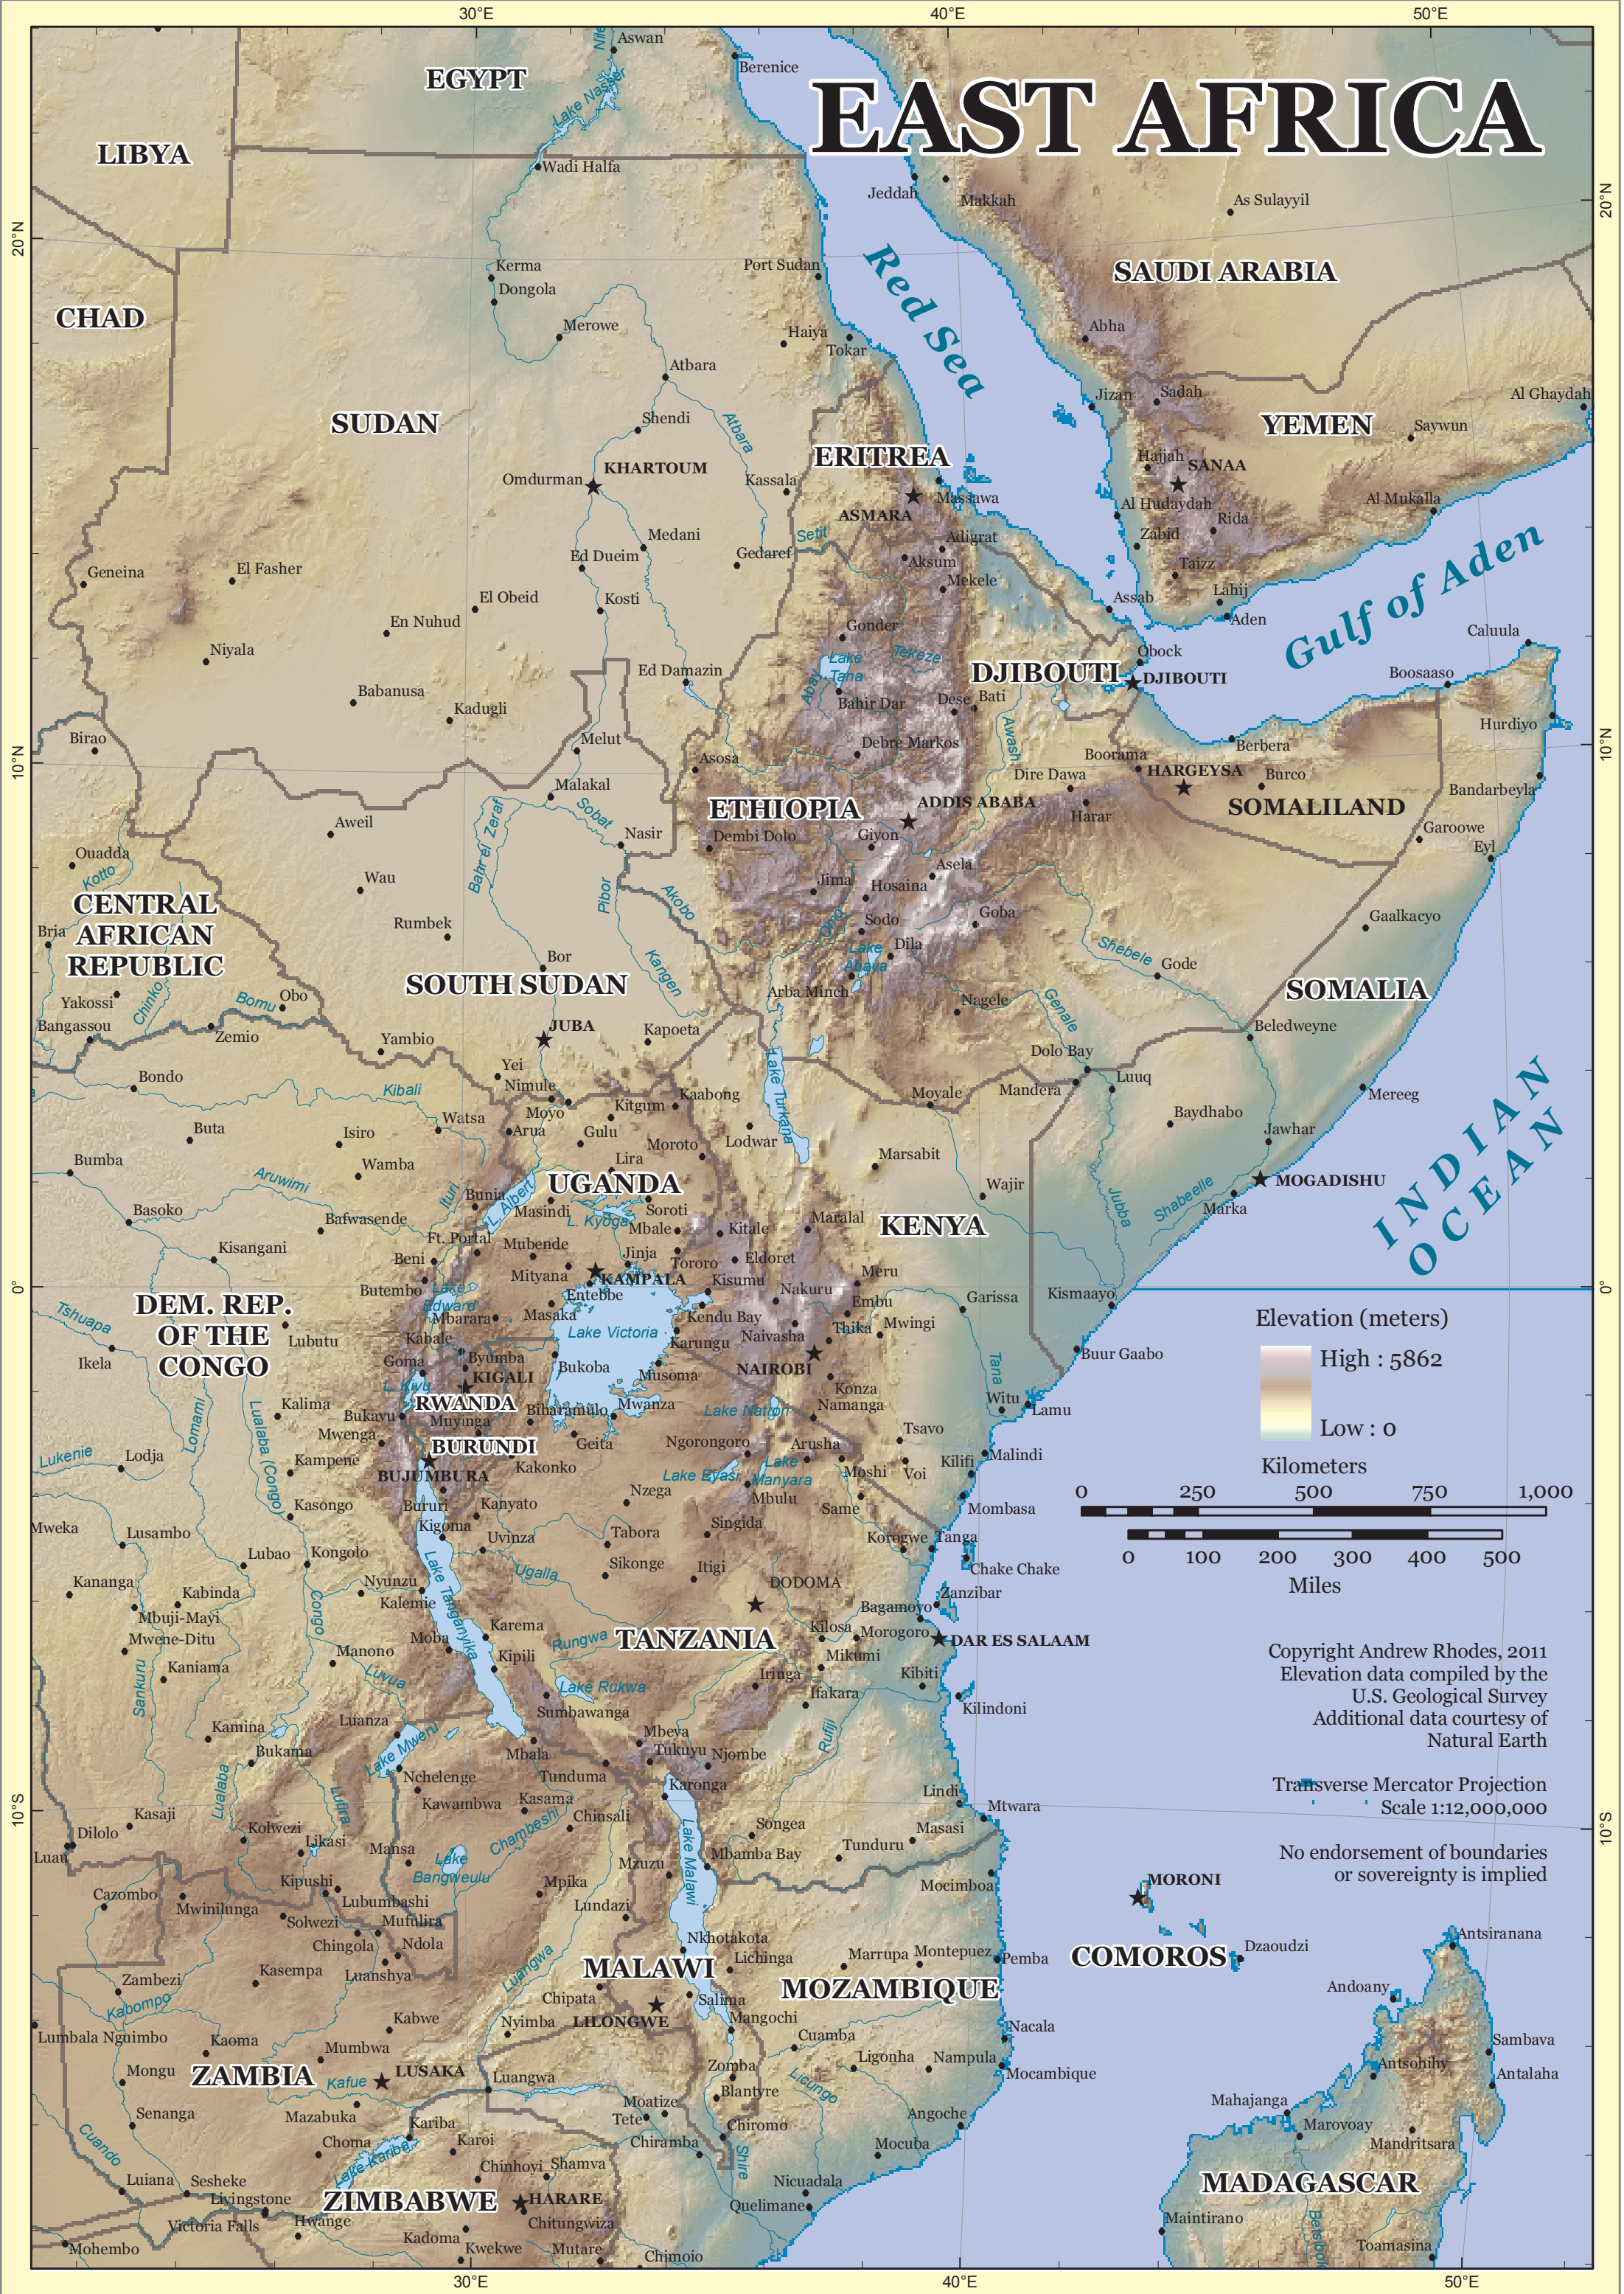

# EAST AFRICA

Copyright Andrew Rhodes, 2011  
Elevation data compiled by the  
U.S. Geological Survey  
Additional data courtesy of  
Natural Earth

Transverse Mercator Projection  
Scale 1:12,000,000

No endorsement of boundaries  
or sovereignty is implied