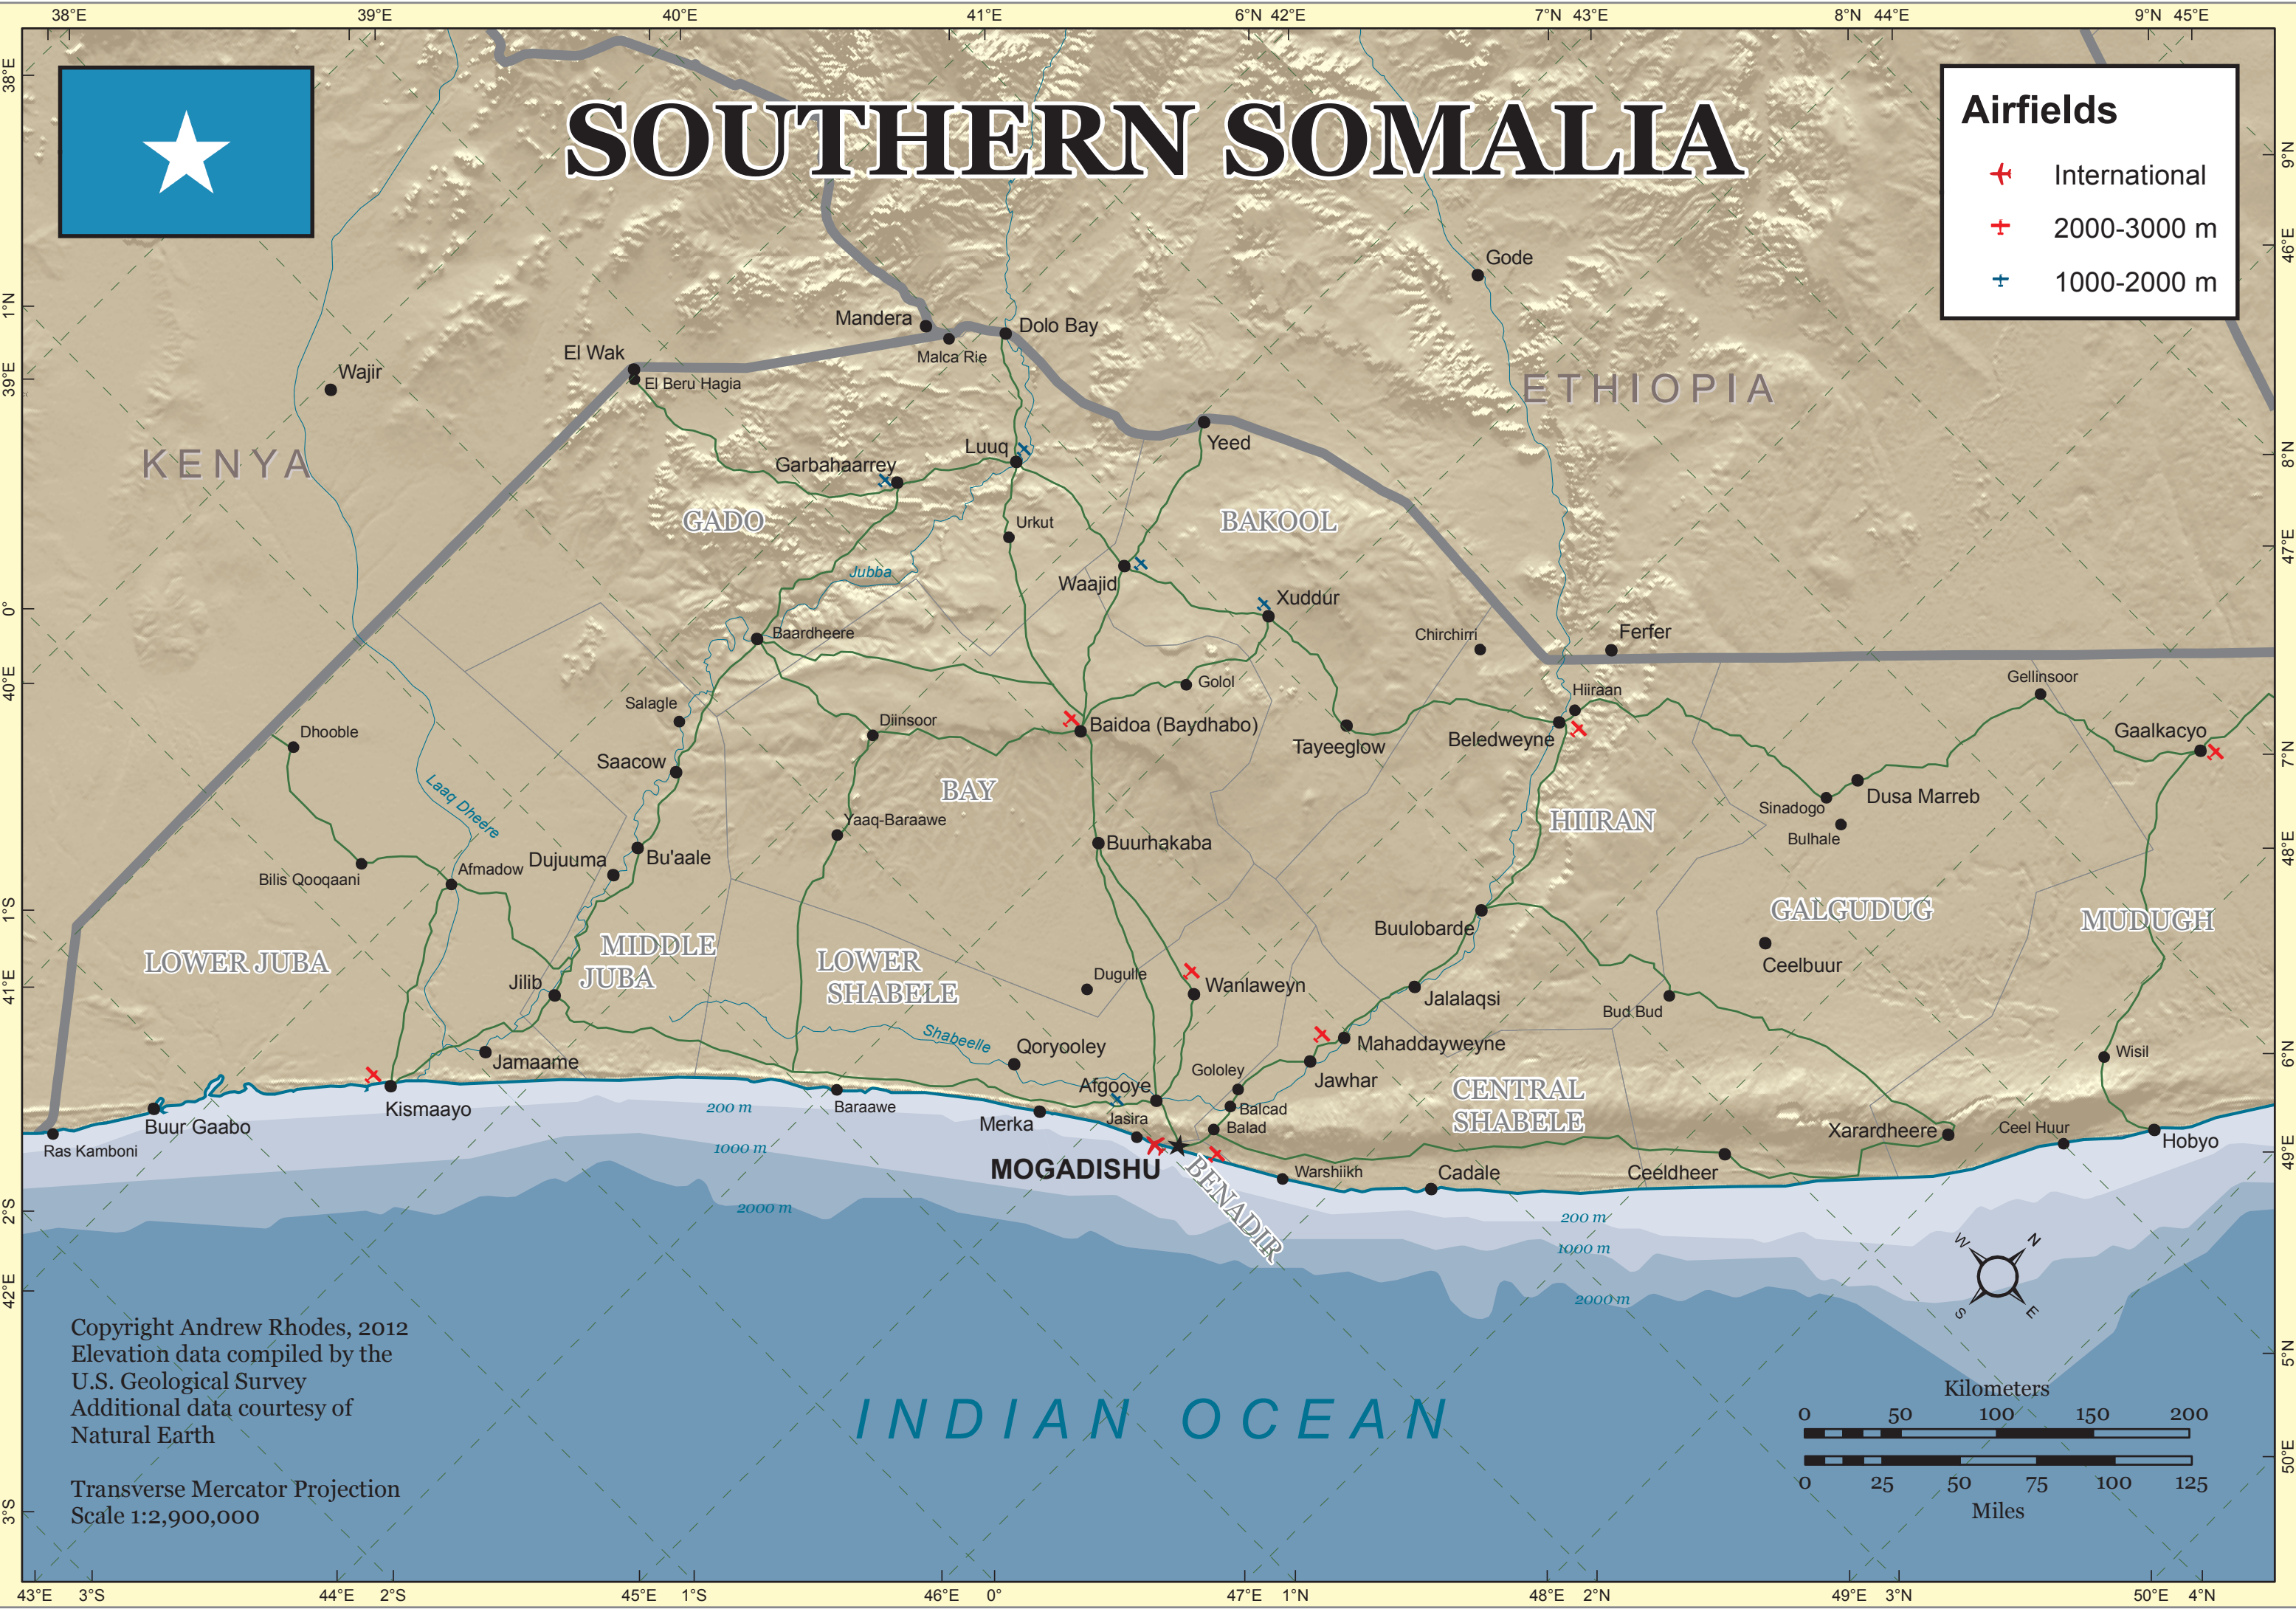

SOUTHERN SOMALIA

Airfields

- ✈ International
- ✚ 2000-3000 m
- ✚ 1000-2000 m

Copyright Andrew Rhodes, 2012
Elevation data compiled by the
U.S. Geological Survey
Additional data courtesy of
Natural Earth

Transverse Mercator Projection
Scale 1:2,900,000