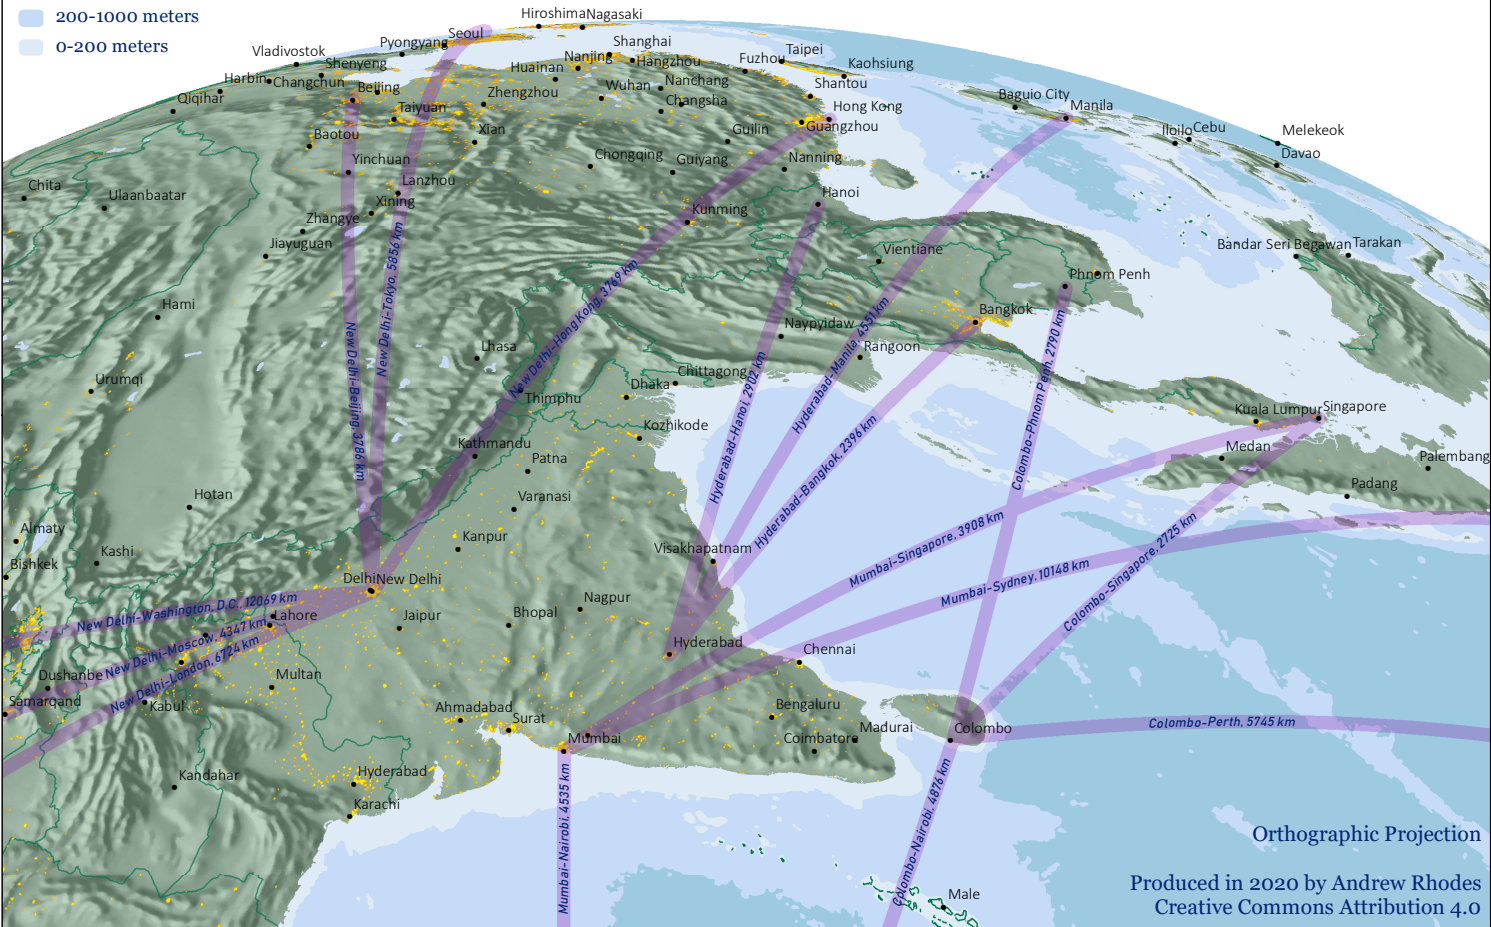

# INDIA LOOKS EAST

- Direct Flight Paths
- Urban Areas
- 1000+ meters
- 200-1000 meters
- 0-200 meters

Orthographic Projection

Produced in 2020 by Andrew Rhodes  
Creative Commons Attribution 4.0