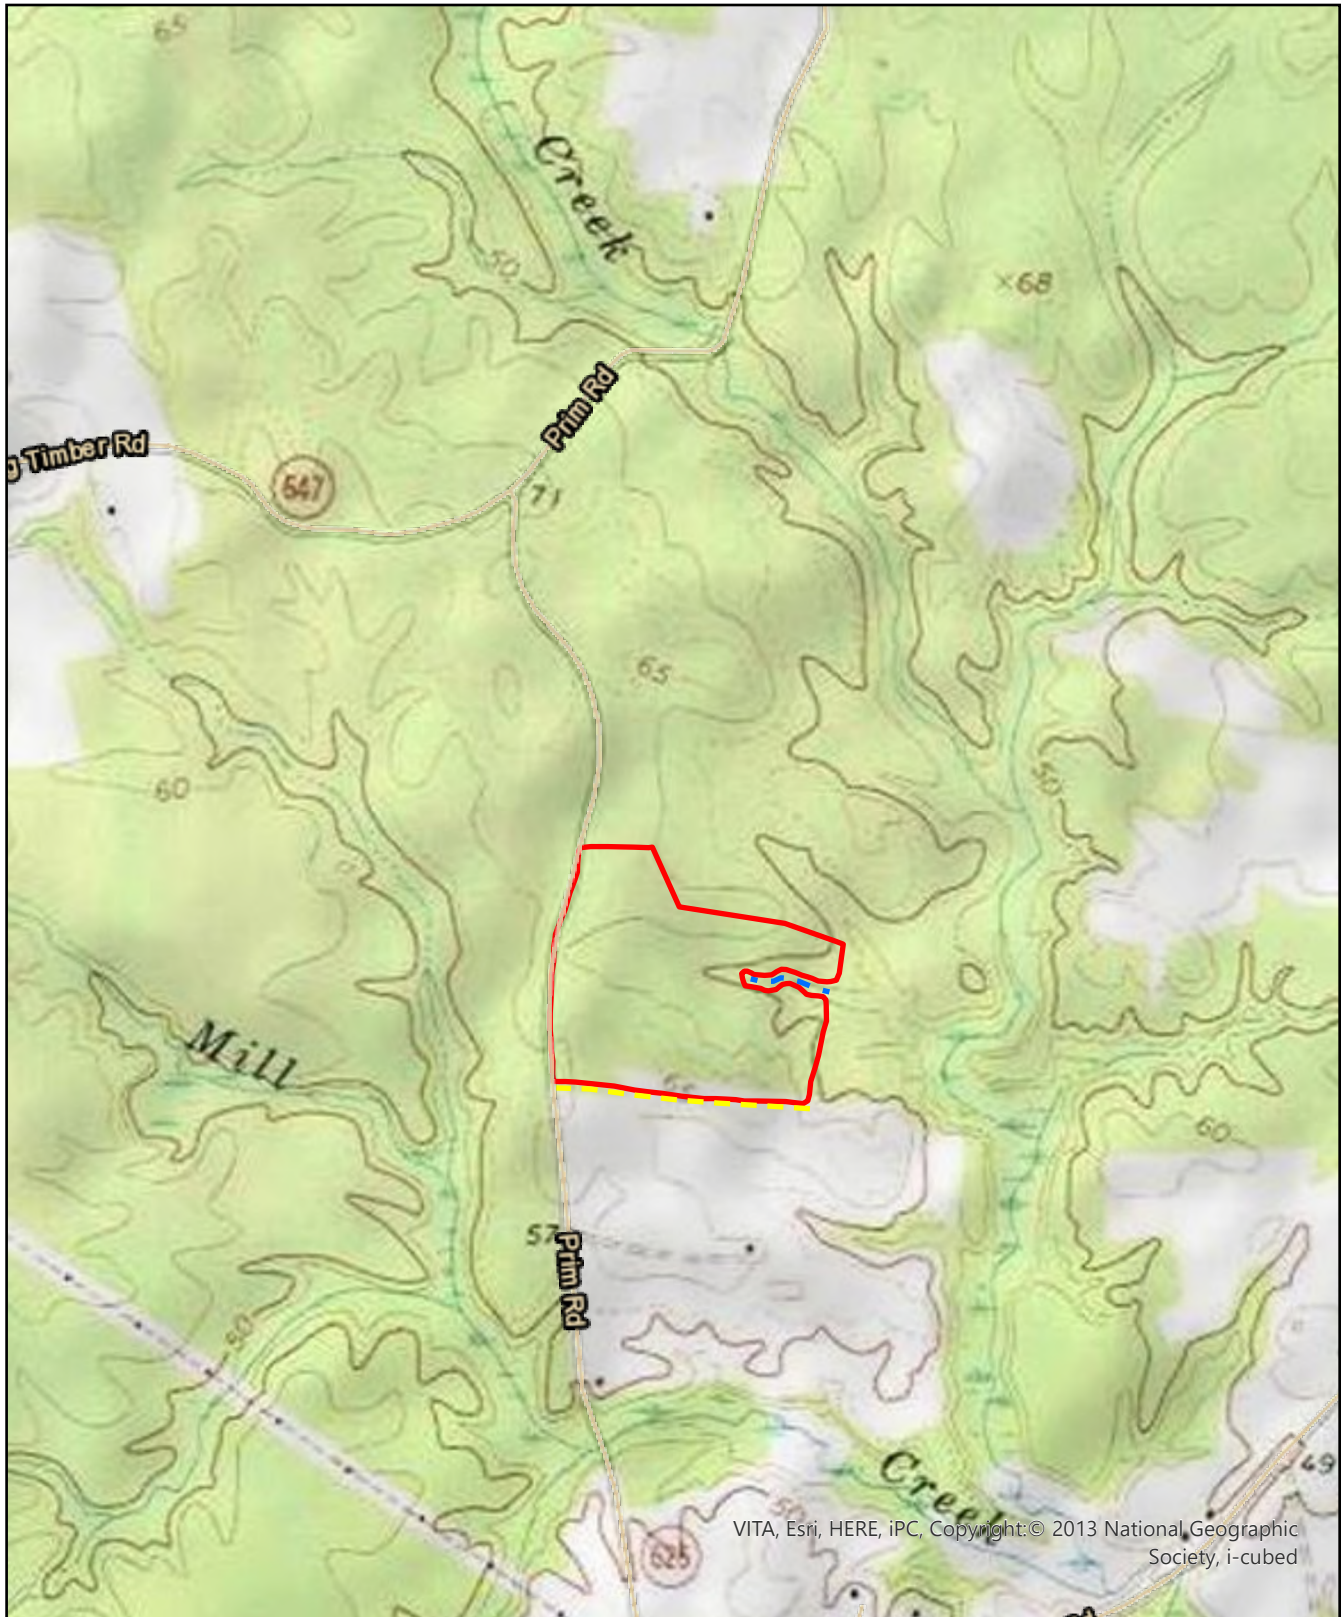

# Timber Sale Map Michael M. Canaday 36ac - King George County

N

VITA, Esri, HERE, iPC, Copyright © 2013 National Geographic Society, i-cubed

Drawn By: Gabriel Dawkins  
Consulting Forester, Three Rivers Forestry LLC.

Date Exported: 4/10/2026 9:22 AM

Center: 77°4'13"W 38°13'28"N

0 487.5 975 1,950 Feet

-  Sale Area - Orange Paint
-  Logging Access
-  SMZ - Blue Paint cut dashed trees only