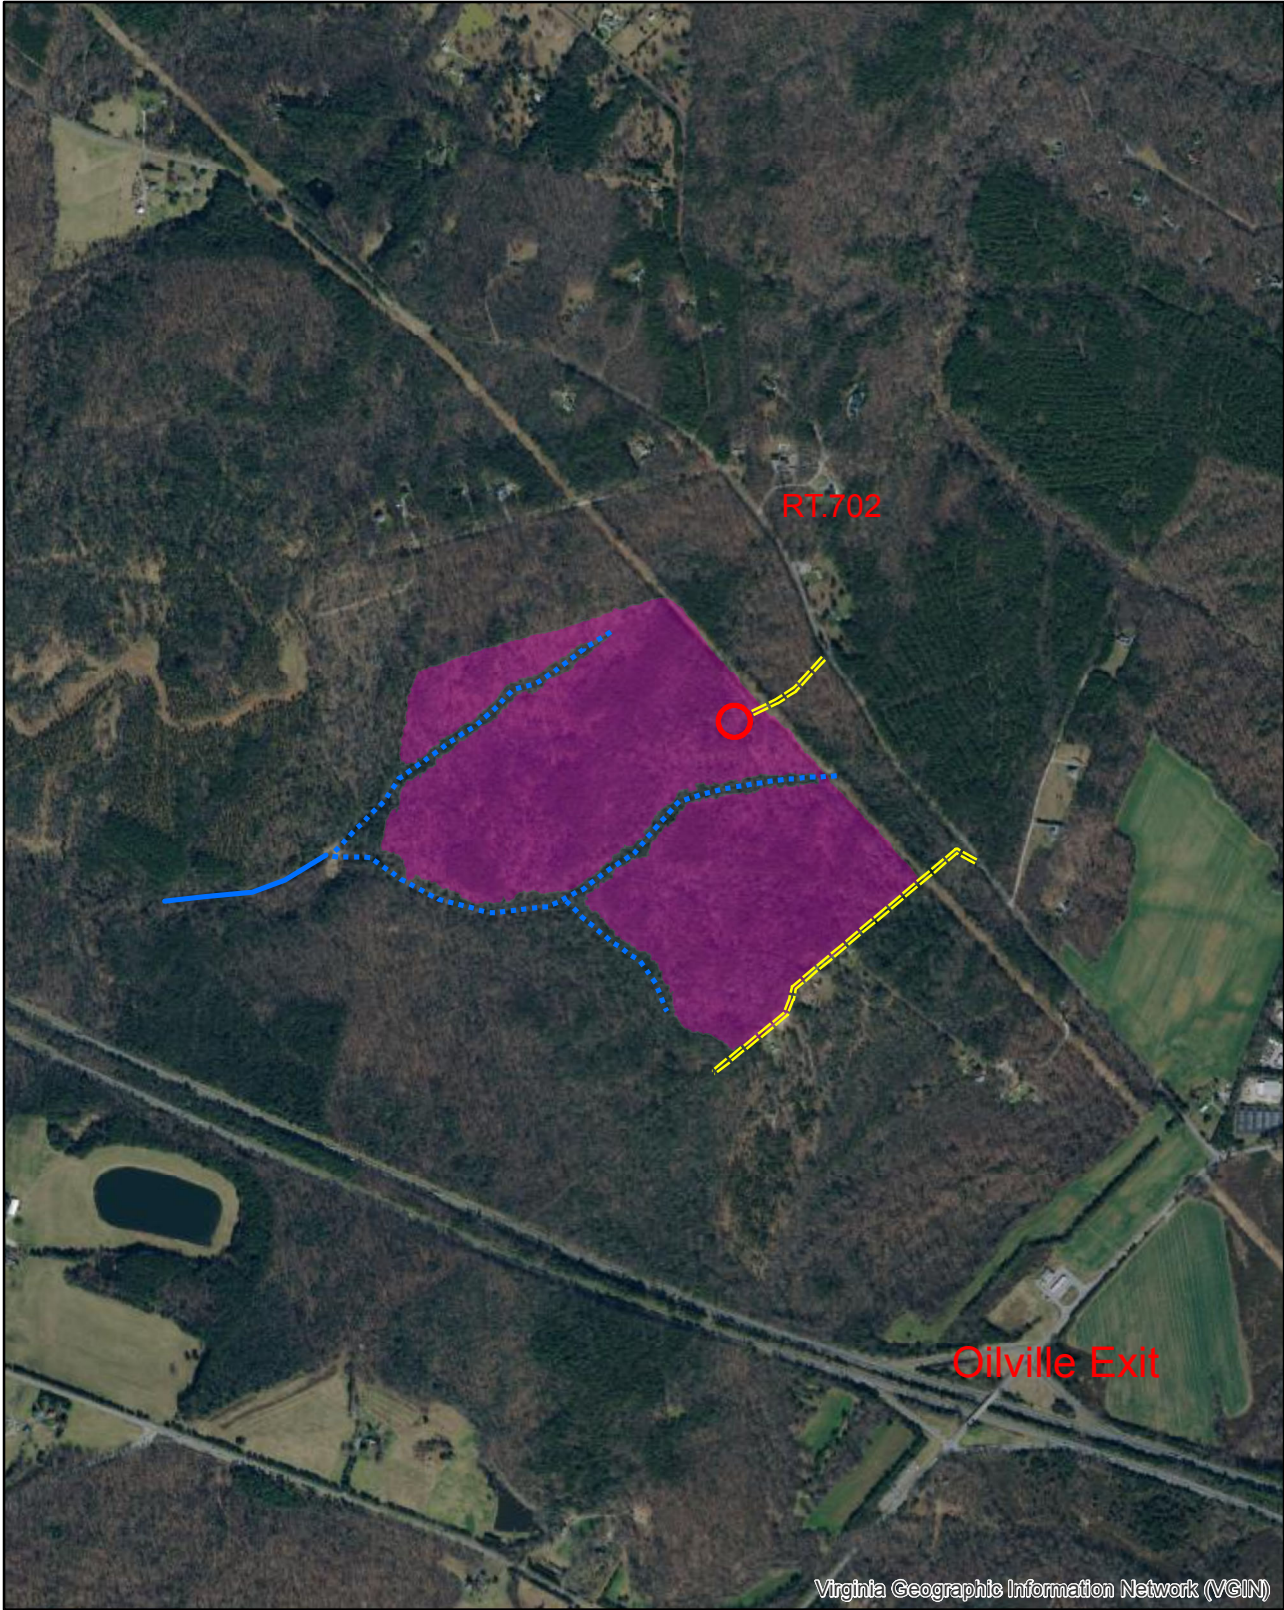

Erle P. Anderson Oilville Tract Parcel A - 139 Acres

Virginia Geographic Information Network (VGIN)

SMZ - Bule Paint, Cut Marked Trees Only

Drawn By:
Daniel Wilson
Consulting Forester
Date: 1/3/2019

 Sale Area
 Log Deck
 Road