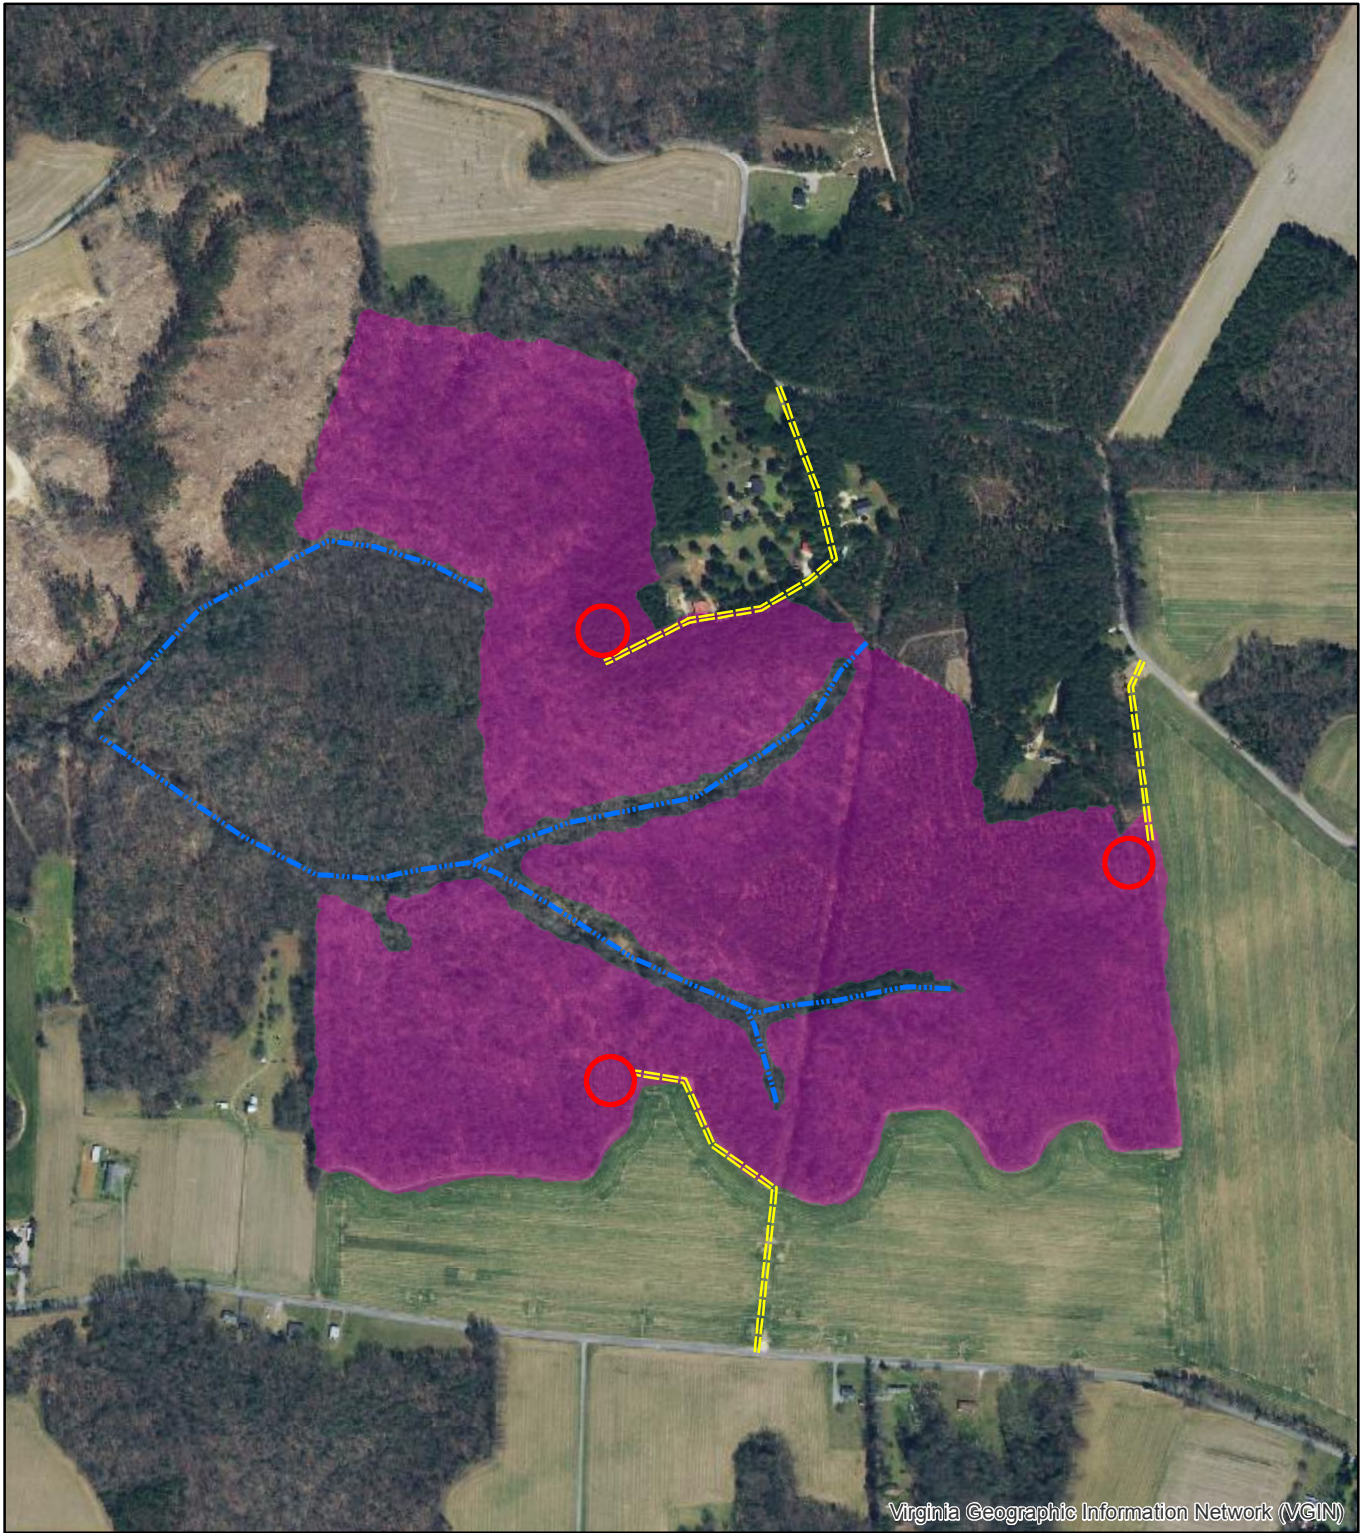

Timber Sale Map - Charlene Becker 112 Acres

Virginia Geographic Information Network (VGIN)

Drawn By:
Daniel Wilson
Senior Forester

Date: 2/8/2019

Sale Area - Orange Paint

Haul Road

Log Deck

1 inch = 660 feet