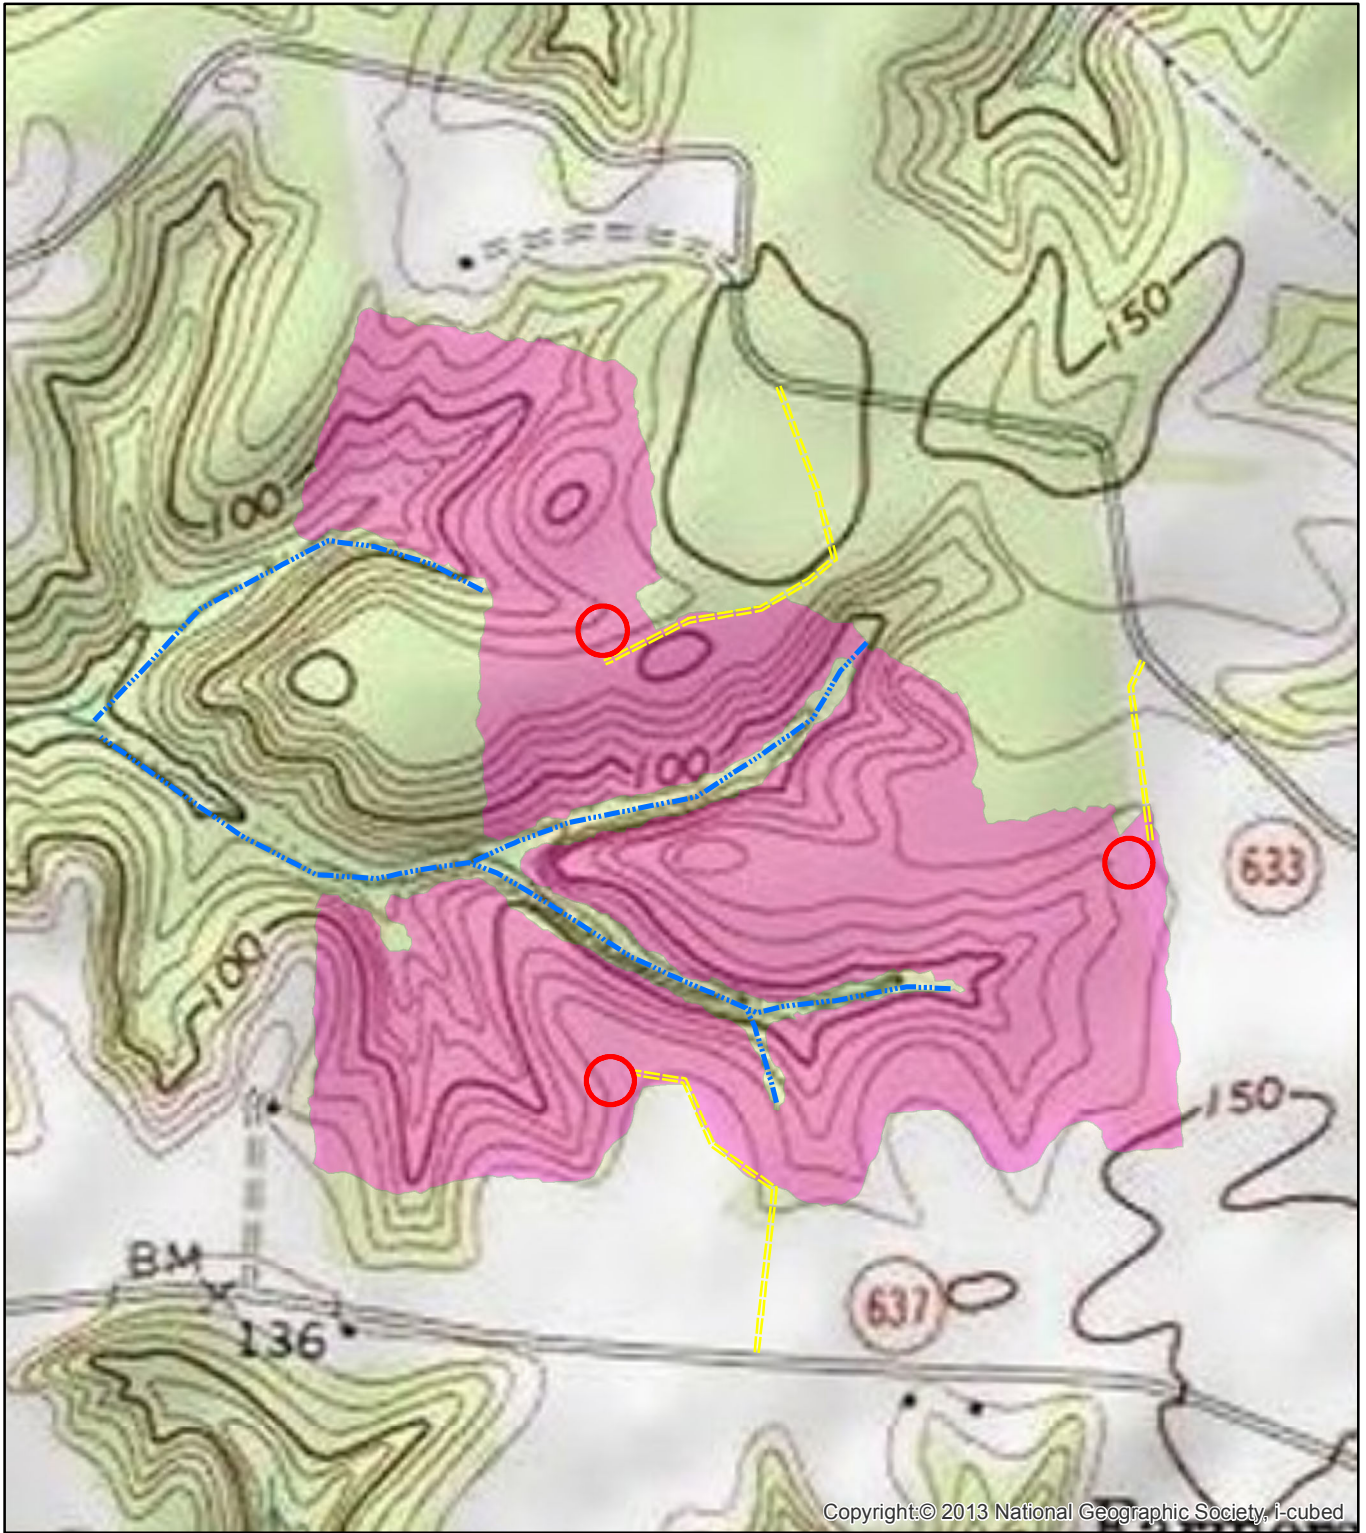

Timber Sale Map - Charlene Becker 112 Acres

Copyright:© 2013 National Geographic Society, i-cubed

Drawn By:
Daniel Wilson
Senior Forester

Date: 2/8/2019

Sale Area - Orange Paint

Haul Road

Log Deck

1 inch = 660 feet