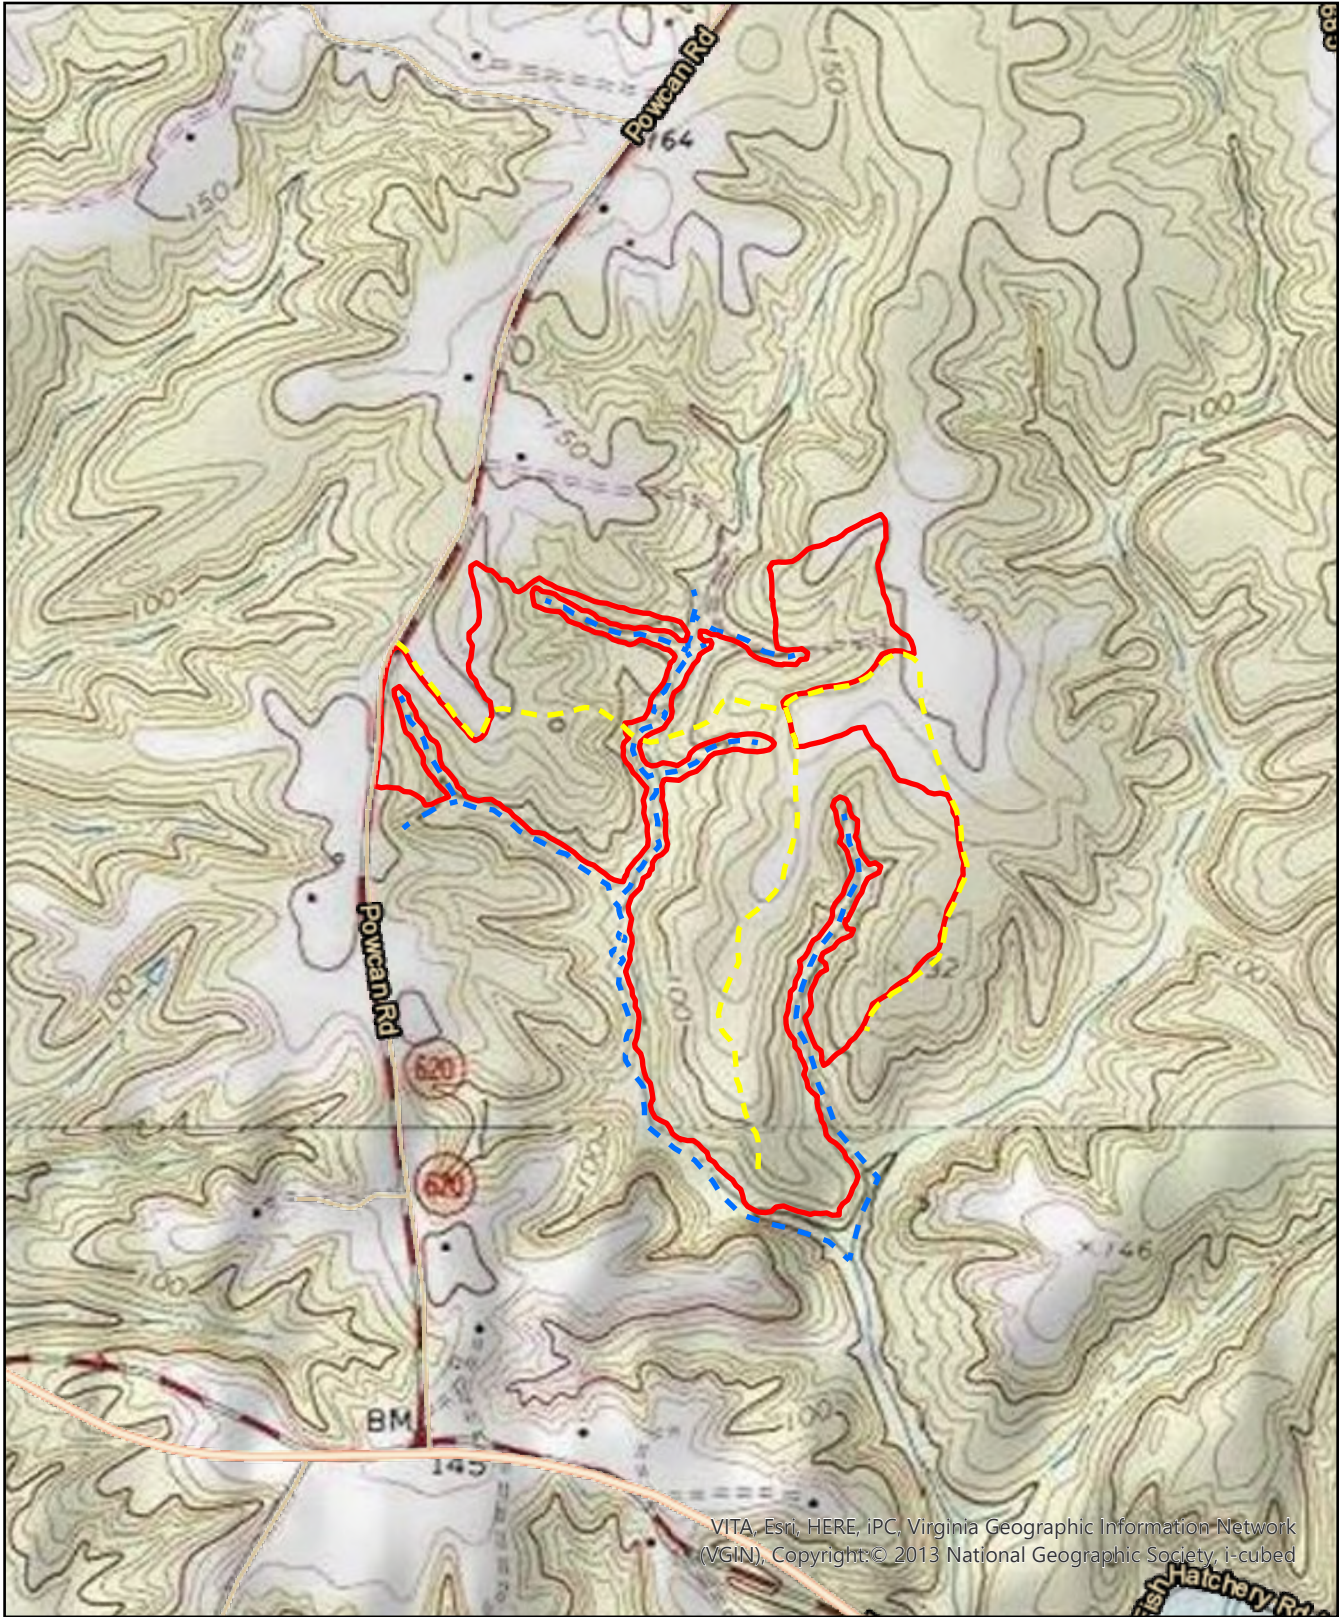

Timber Sale Map

Evelyn Walker
120 ac - King and Queen County

N

VITA, Esri, HERE, iPC, Virginia Geographic Information Network (VGIN), Copyright © 2013 National Geographic Society, i-cubed

Drawn By: Gabriel Dawkins
Consulting Forester, Three Rivers Forestry LLC.

Date Exported: 5/29/2026 2:11 PM

Center: 76°57'16"W 37°45'17"N

0 487.5 975 1,950 Feet

-  Sale Area - Orange Paint
-  Logging Access
-  SMZ - Blue Paint cut dashed trees only