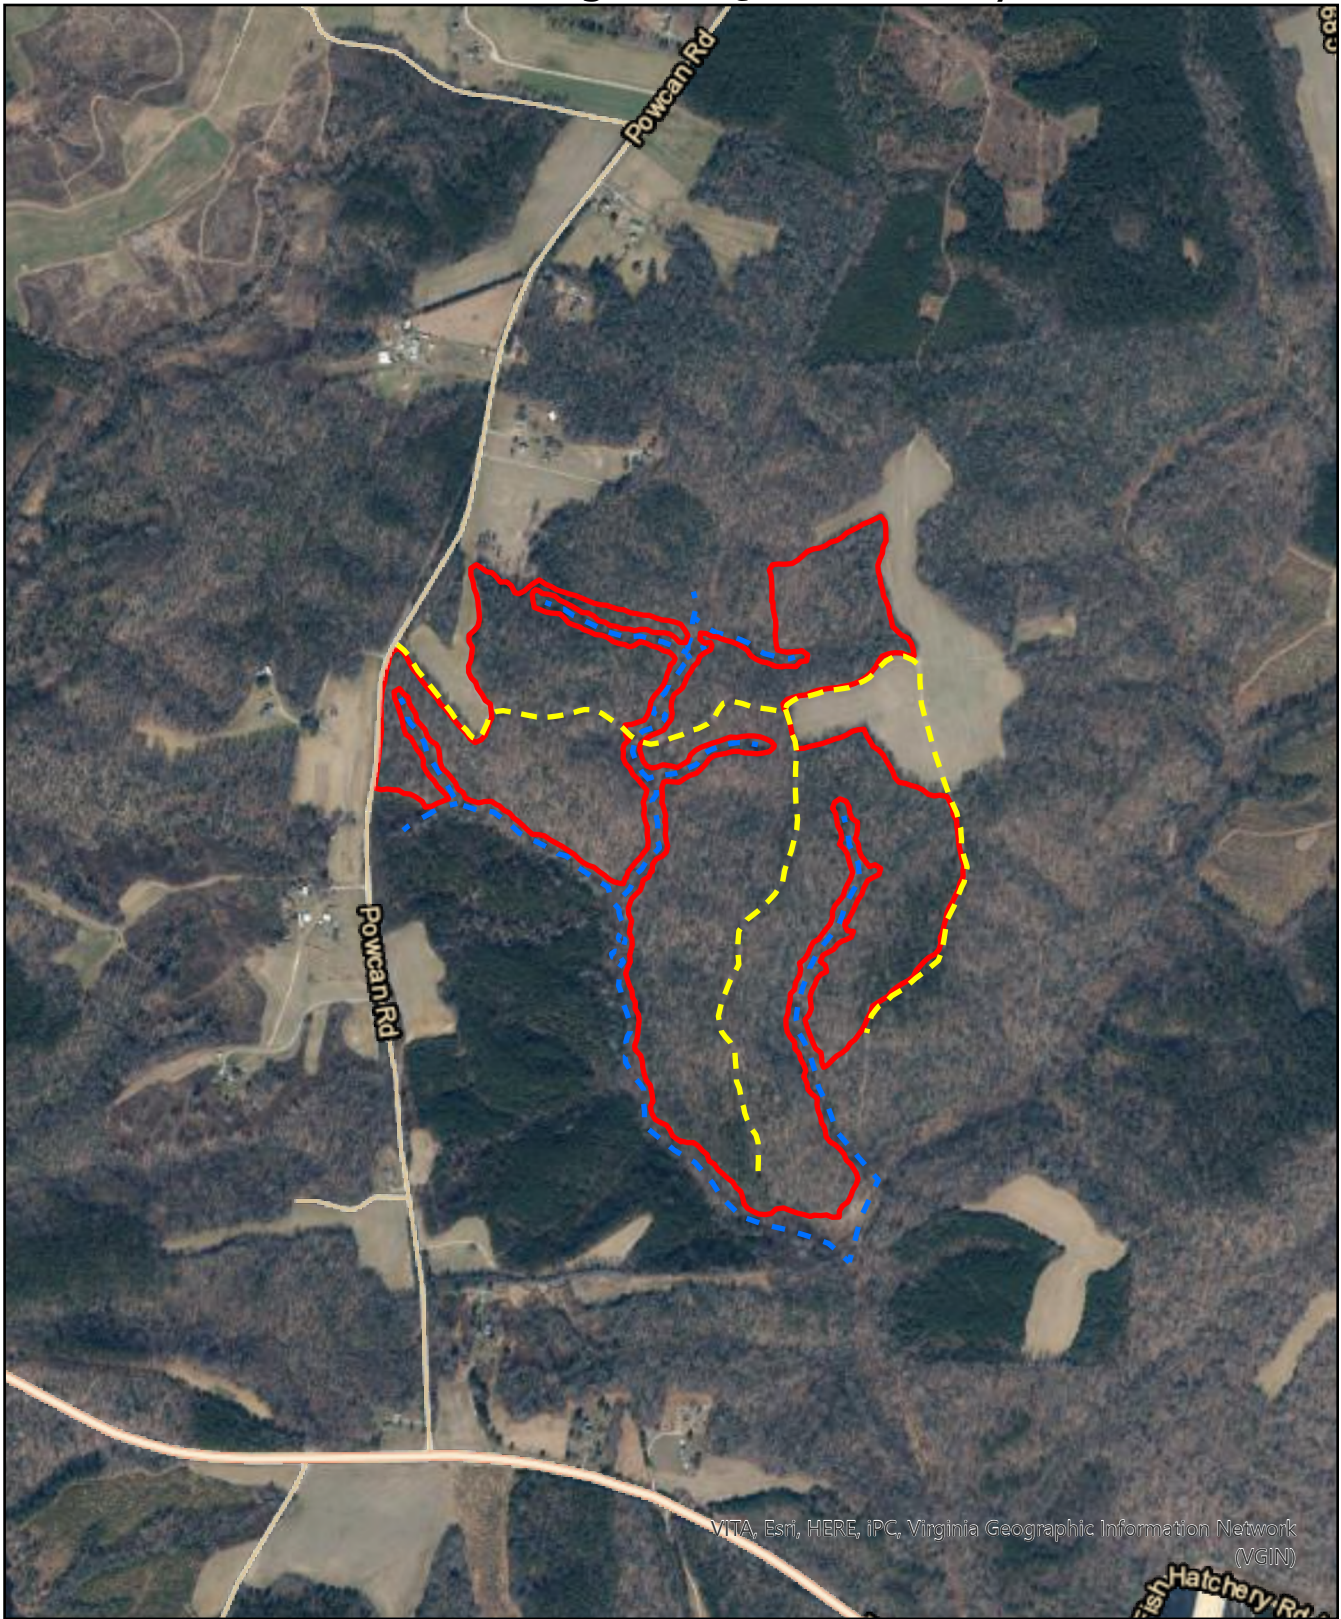

Timber Sale Map
Evelyn Walker
120 ac - King and Queen County

N

VITA, Esri, HERE, iPC, Virginia Geographic Information Network (VGIN)

Drawn By: Gabriel Dawkins
Consulting Forester, Three Rivers Forestry LLC.

Date Exported: 5/29/2026 2:10 PM

Center: 76°57'16"W 37°45'17"N

0 487.5 975 1,950 Feet

- Sale Area - Orange Paint
- Logging Access
- SMZ - Blue Paint cut dashed trees only