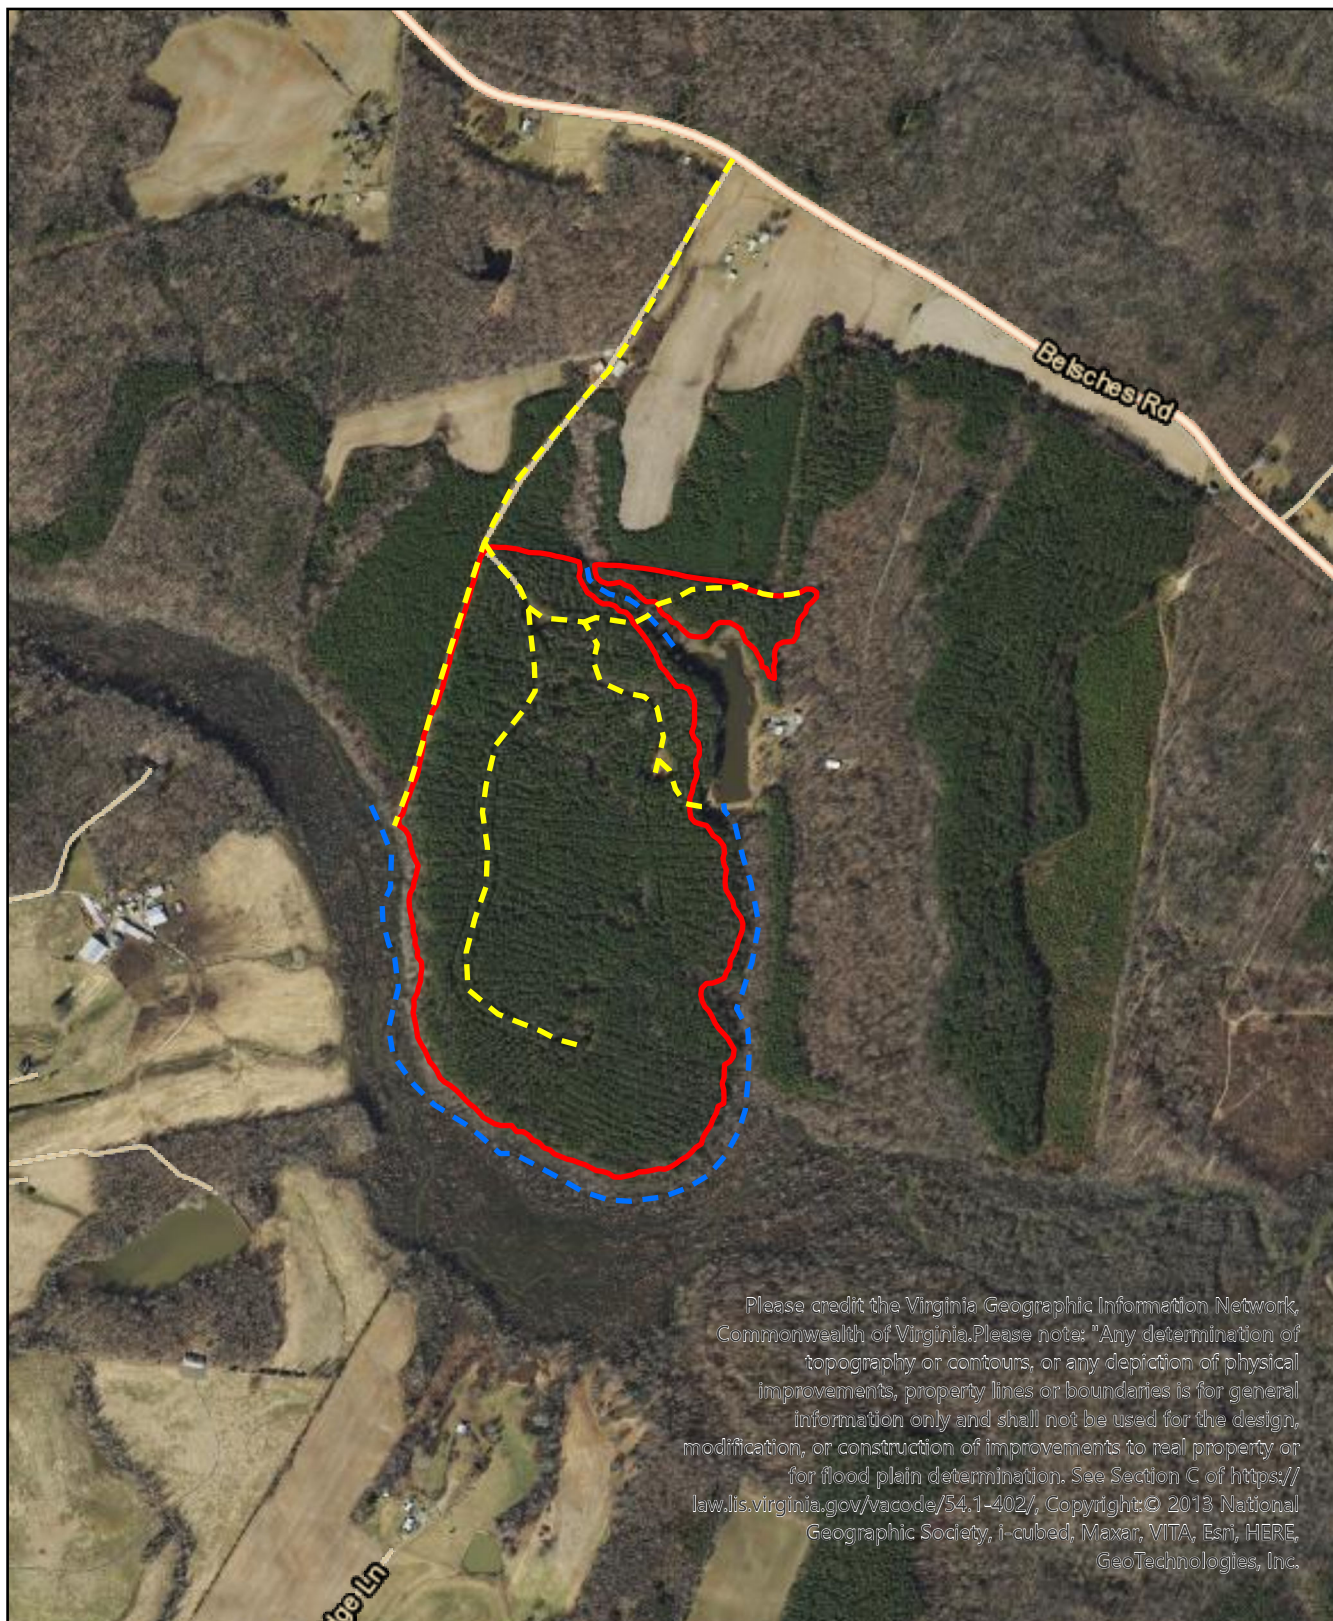

Timber Sale Map Bill Winfrey 110 Acres - Hanover County

N

Please credit the Virginia Geographic Information Network, Commonwealth of Virginia. Please note: "Any determination of topography or contours, or any depiction of physical improvements, property lines or boundaries is for general information only and shall not be used for the design, modification, or construction of improvements to real property or for flood plain determination. See Section C of <https://law.lis.virginia.gov/vacode/54.1-402/>, Copyright: © 2013 National Geographic Society, i-cubed, Maxar, VITA, Esri, HERE, GeoTechnologies, Inc.

Drawn By: Daniel Deitz
Consulting Forester, Three Rivers Forestry LLC.

Date Exported: 7/19/2022 3:27 PM

Center: 77°43'W 37°55'15"N

0 487.5 975 1,950 Feet

Sale Area - Orange Paint

SMZ - Blue Paint cut dashed trees only

Logging Access