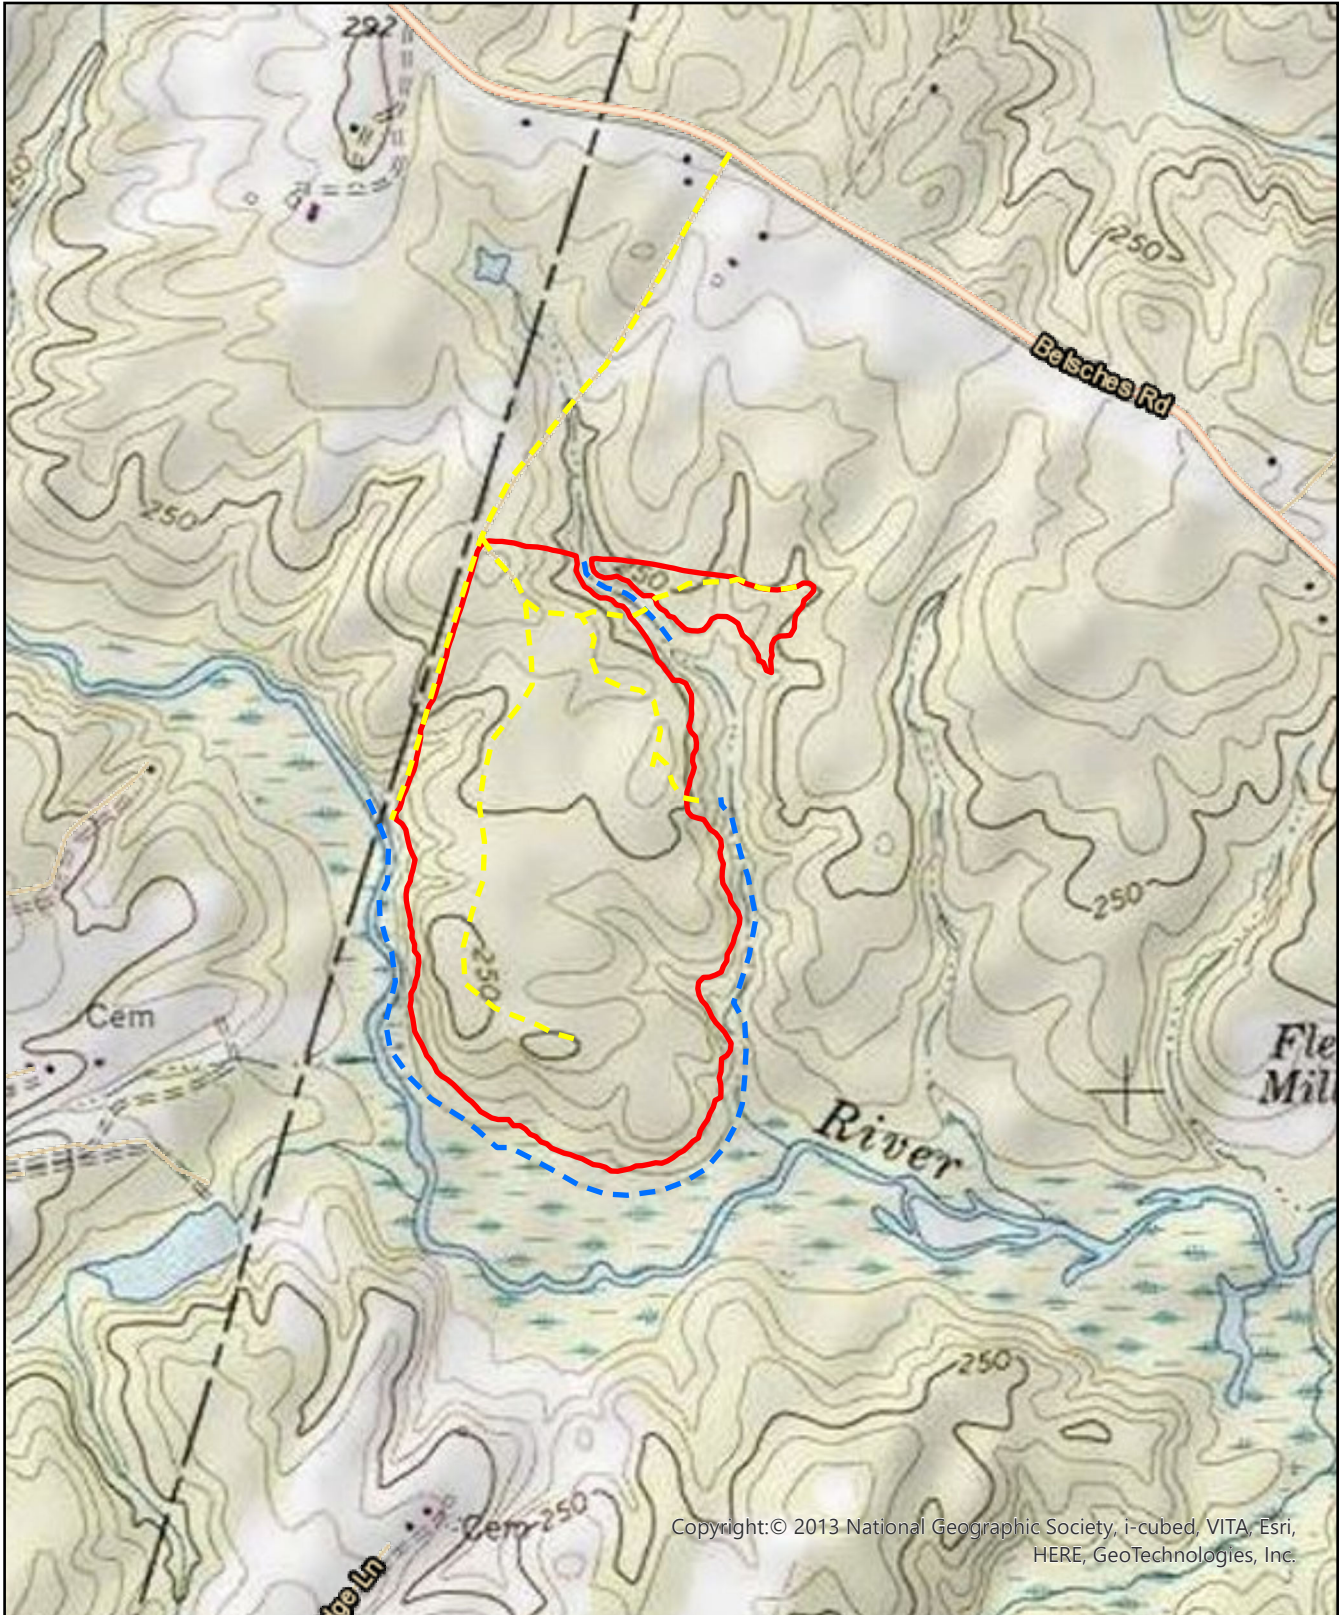

Timber Sale Map Bill Winfrey 110 Acres - Hanover County

Drawn By: Daniel Deitz
Consulting Forester, Three Rivers Forestry LLC.

Date Exported: 7/19/2022 3:28 PM

Center: 77°43'W 37°55'15"N

0 487.5 975 1,950 Feet

-  Sale Area - Orange Paint
-  SMZ - Blue Paint cut dashed trees only
-  Logging Access