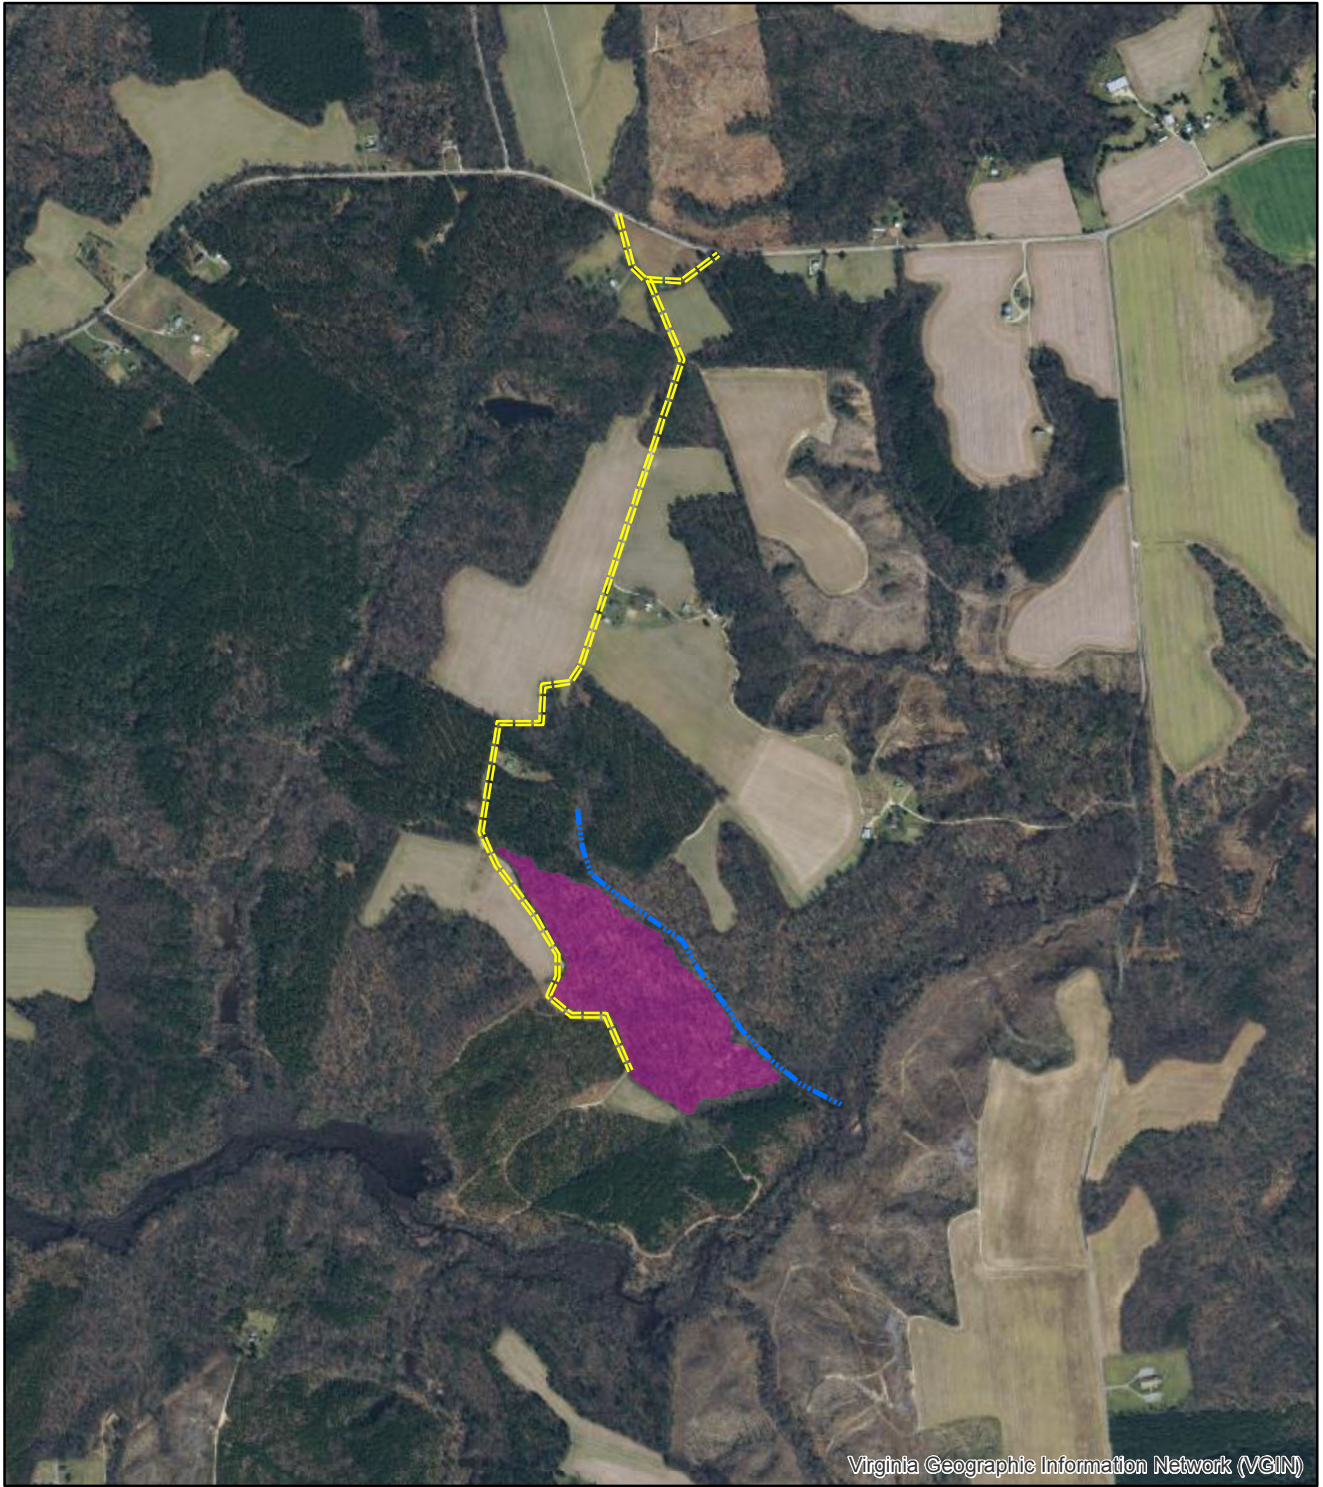

Timber Sale Map Thomas Car neal & Tyler Lowery - 28 Acres

Virginia Geographic Information Network (VGIN)

Drawn By:
Daniel Wilson
Senior Forester
Three Rivers Forestry LLC.
Date: 7/18/2019

-  Intermittent Stream - Blue Paint
-  Haul Road
-  Sale Area

0 425 850 1,700 Feet
1 inch = 1,320 feet