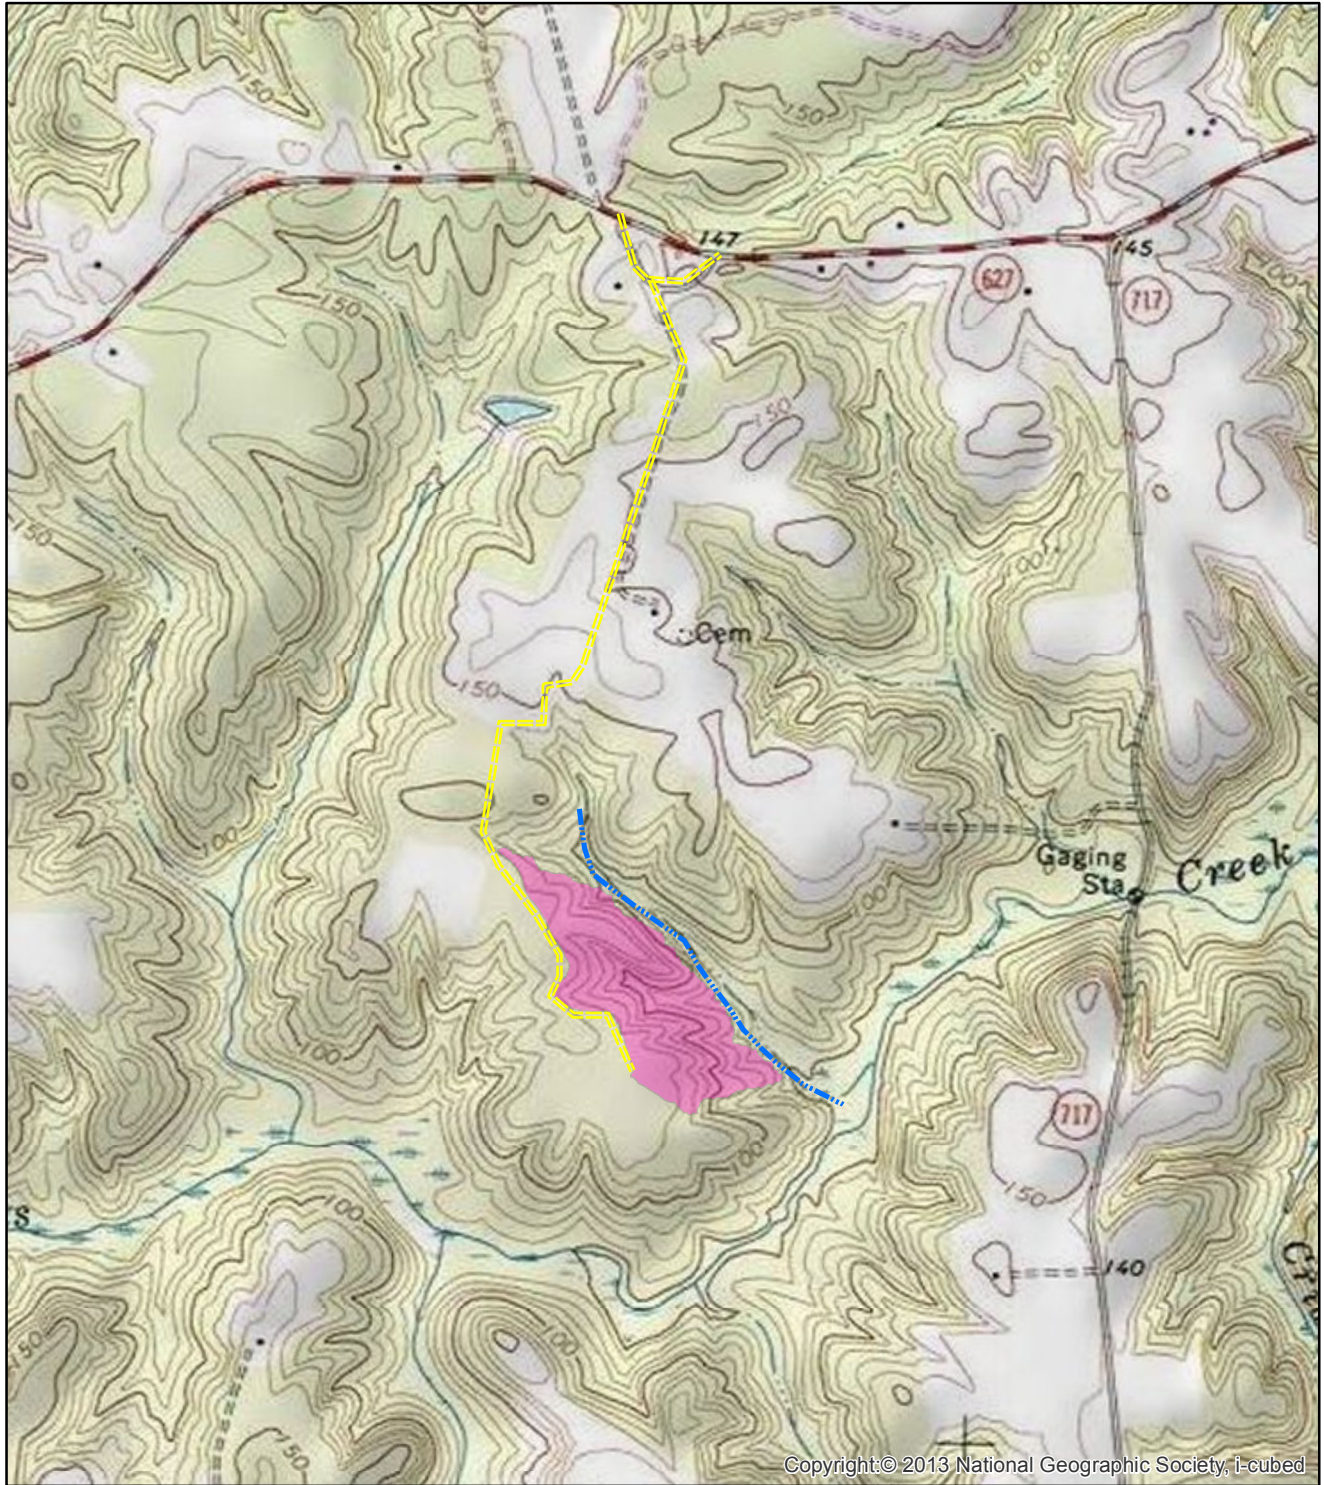

Timber Sale Map Thomas Car neal & Tyler Lowery - 28 Acres

Drawn By:
Daniel Wilson
Senior Forester
Three Rivers Forestry LLC.
Date: 7/18/2019

-  Intermittent Stream - Blue Paint
-  Haul Road
-  Sale Area

0 425 850 1,700 Feet
1 inch = 1,320 feet