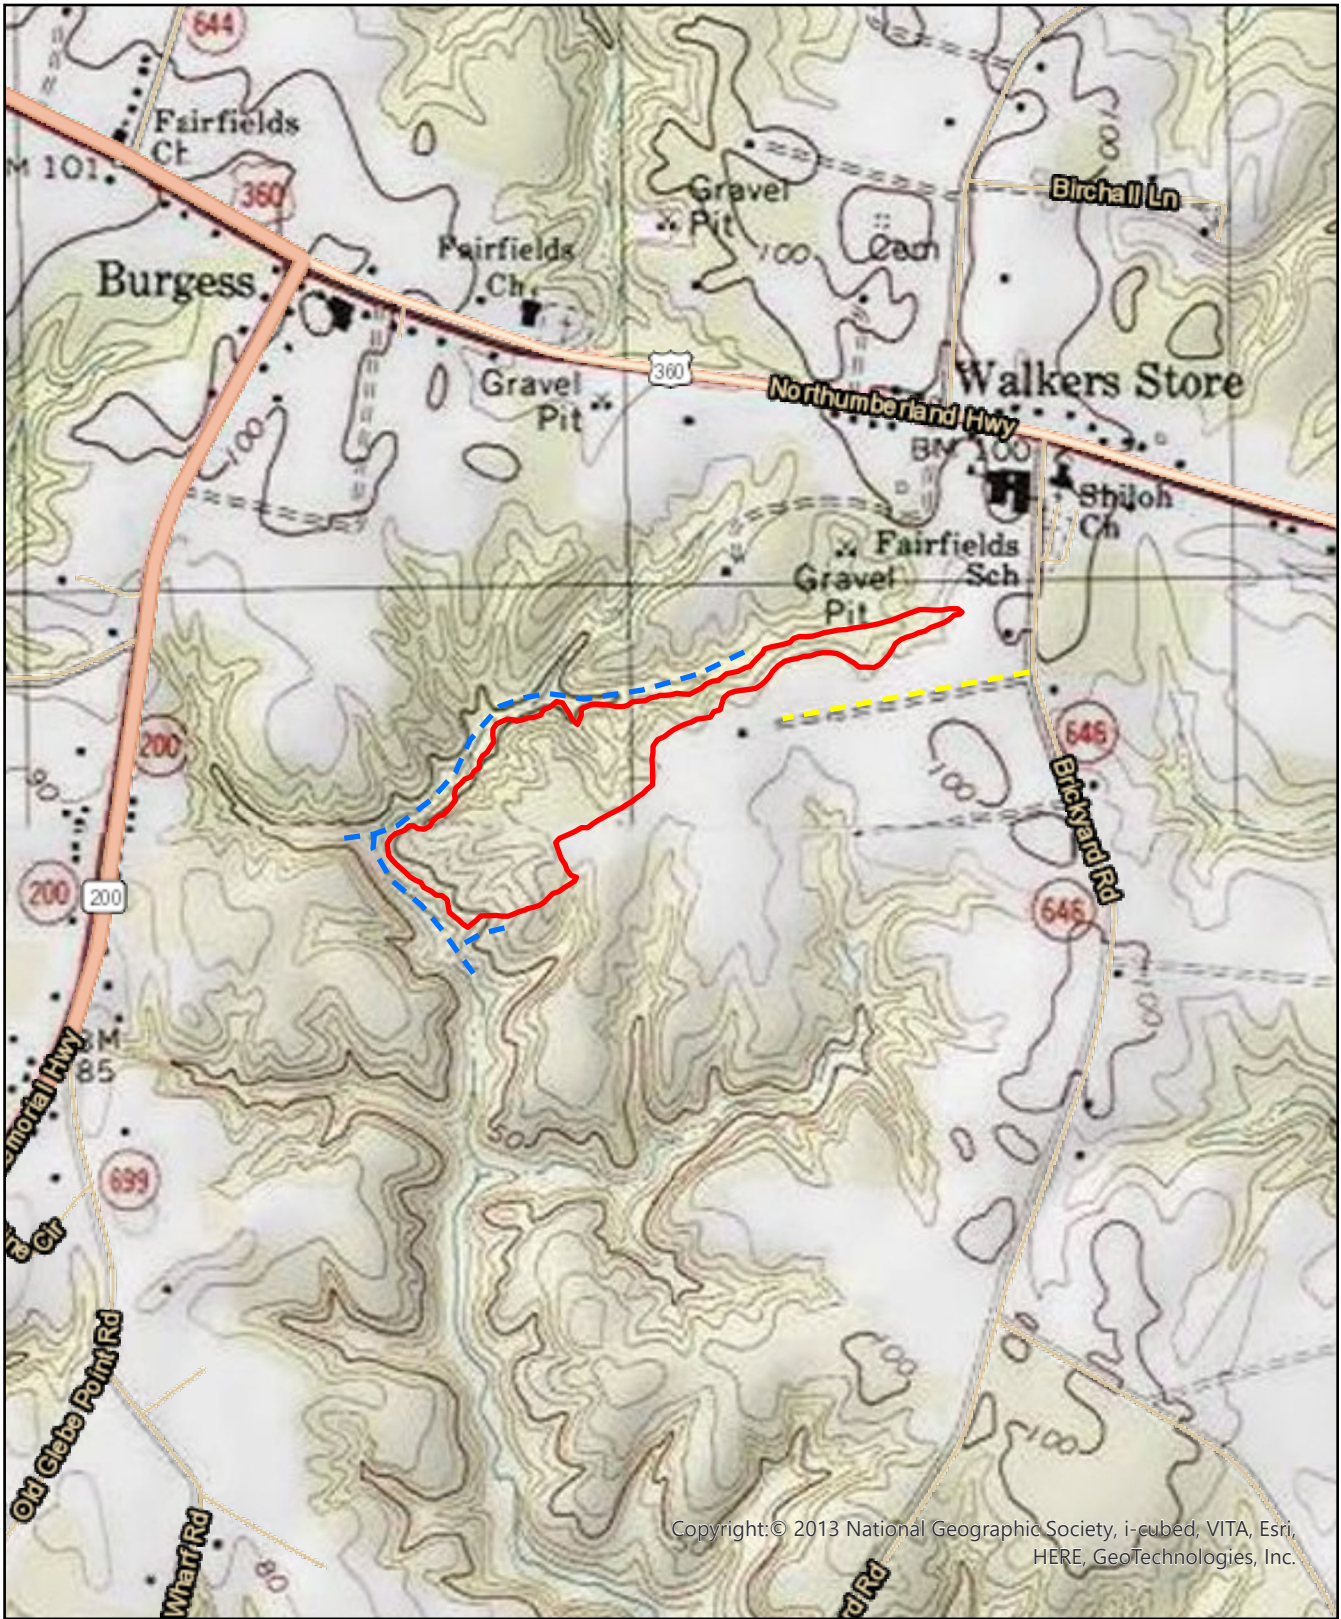

Timber Sale Map Stephen Cash 27 Acres - Northumberland County

Drawn By: Daniel Deitz
Consulting Forester, Three Rivers Forestry LLC.

Date Exported: 11/2/2022 2:05 PM

Center: 76°20'26"W 37°52'31"N

0 487.5 975 1,950 Feet

Sale Area - Orange Paint

Logging Access

SMZ - Blue Paint cut dashed trees only