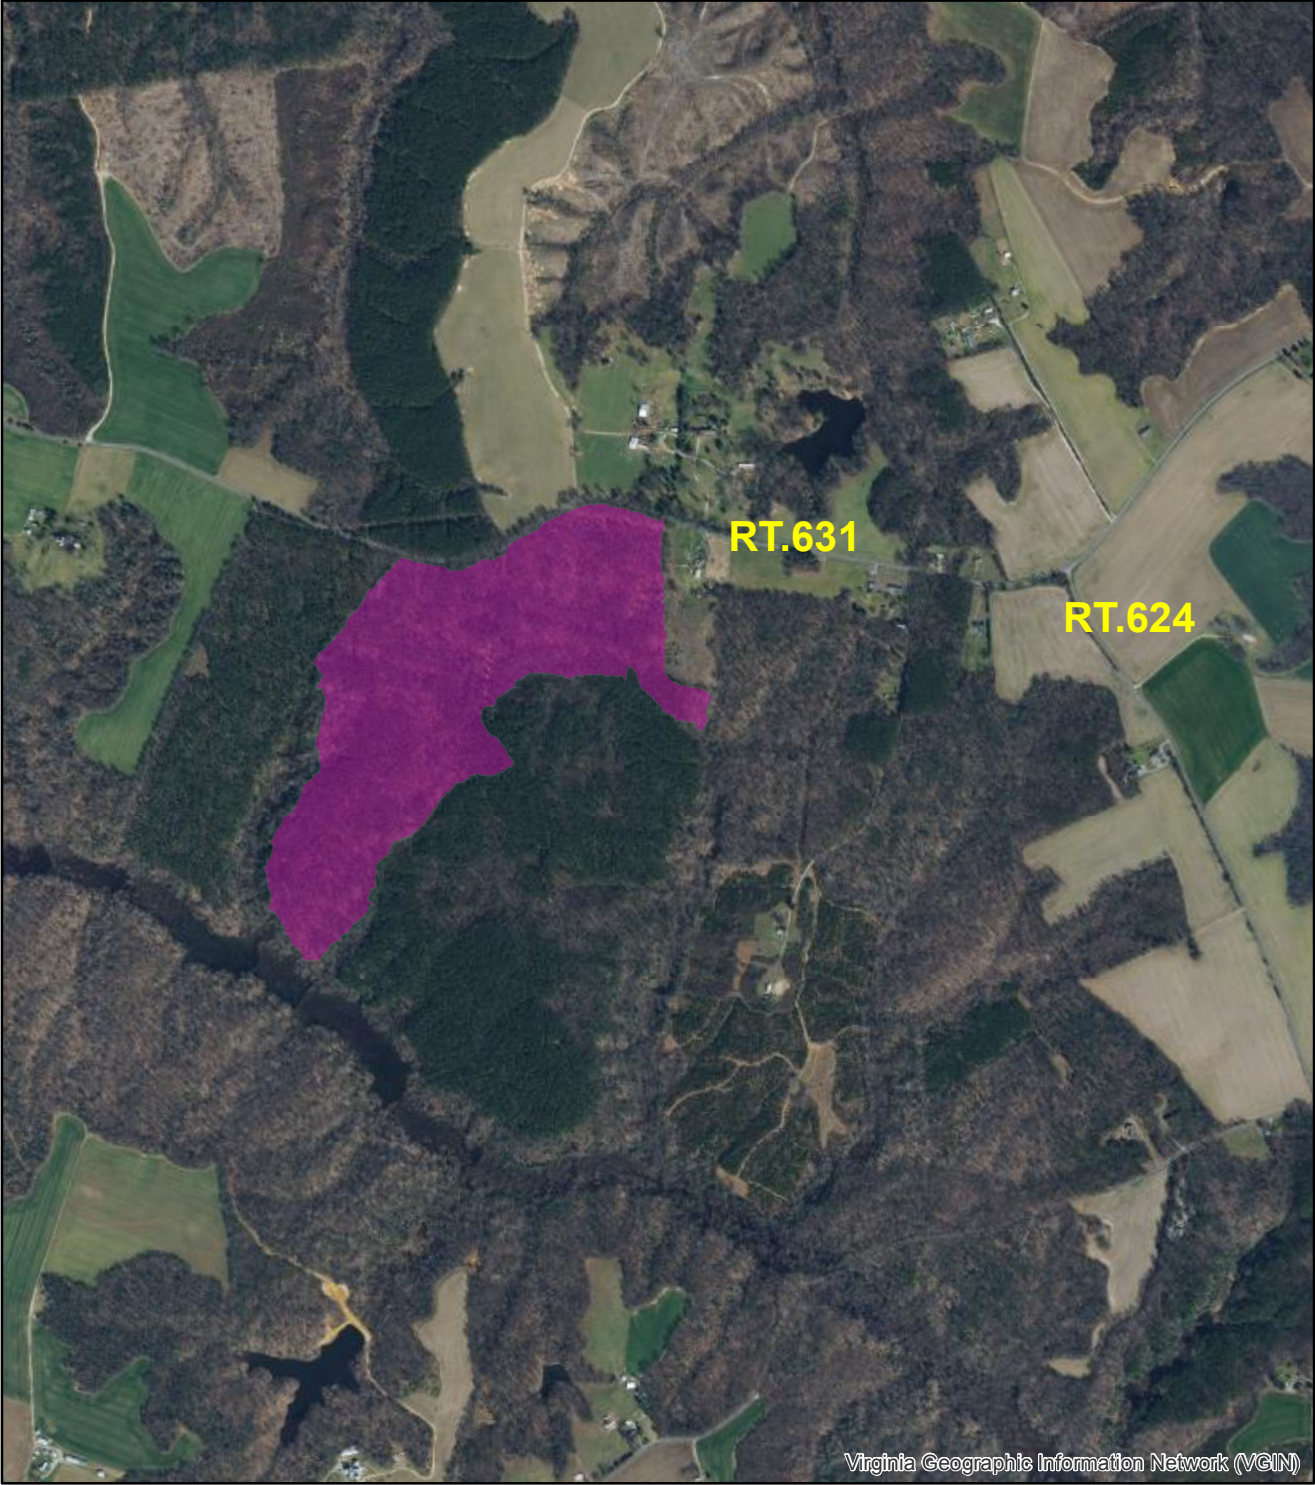

Lwanda Billingsley Castle Thunder Tract - 89 Acres

Virginia Geographic Information Network (VGIN)

Drawn By:
Daniel Wilson
Senior Forester
Three Rivers Forestry LLC.
Date: 11/12/2019