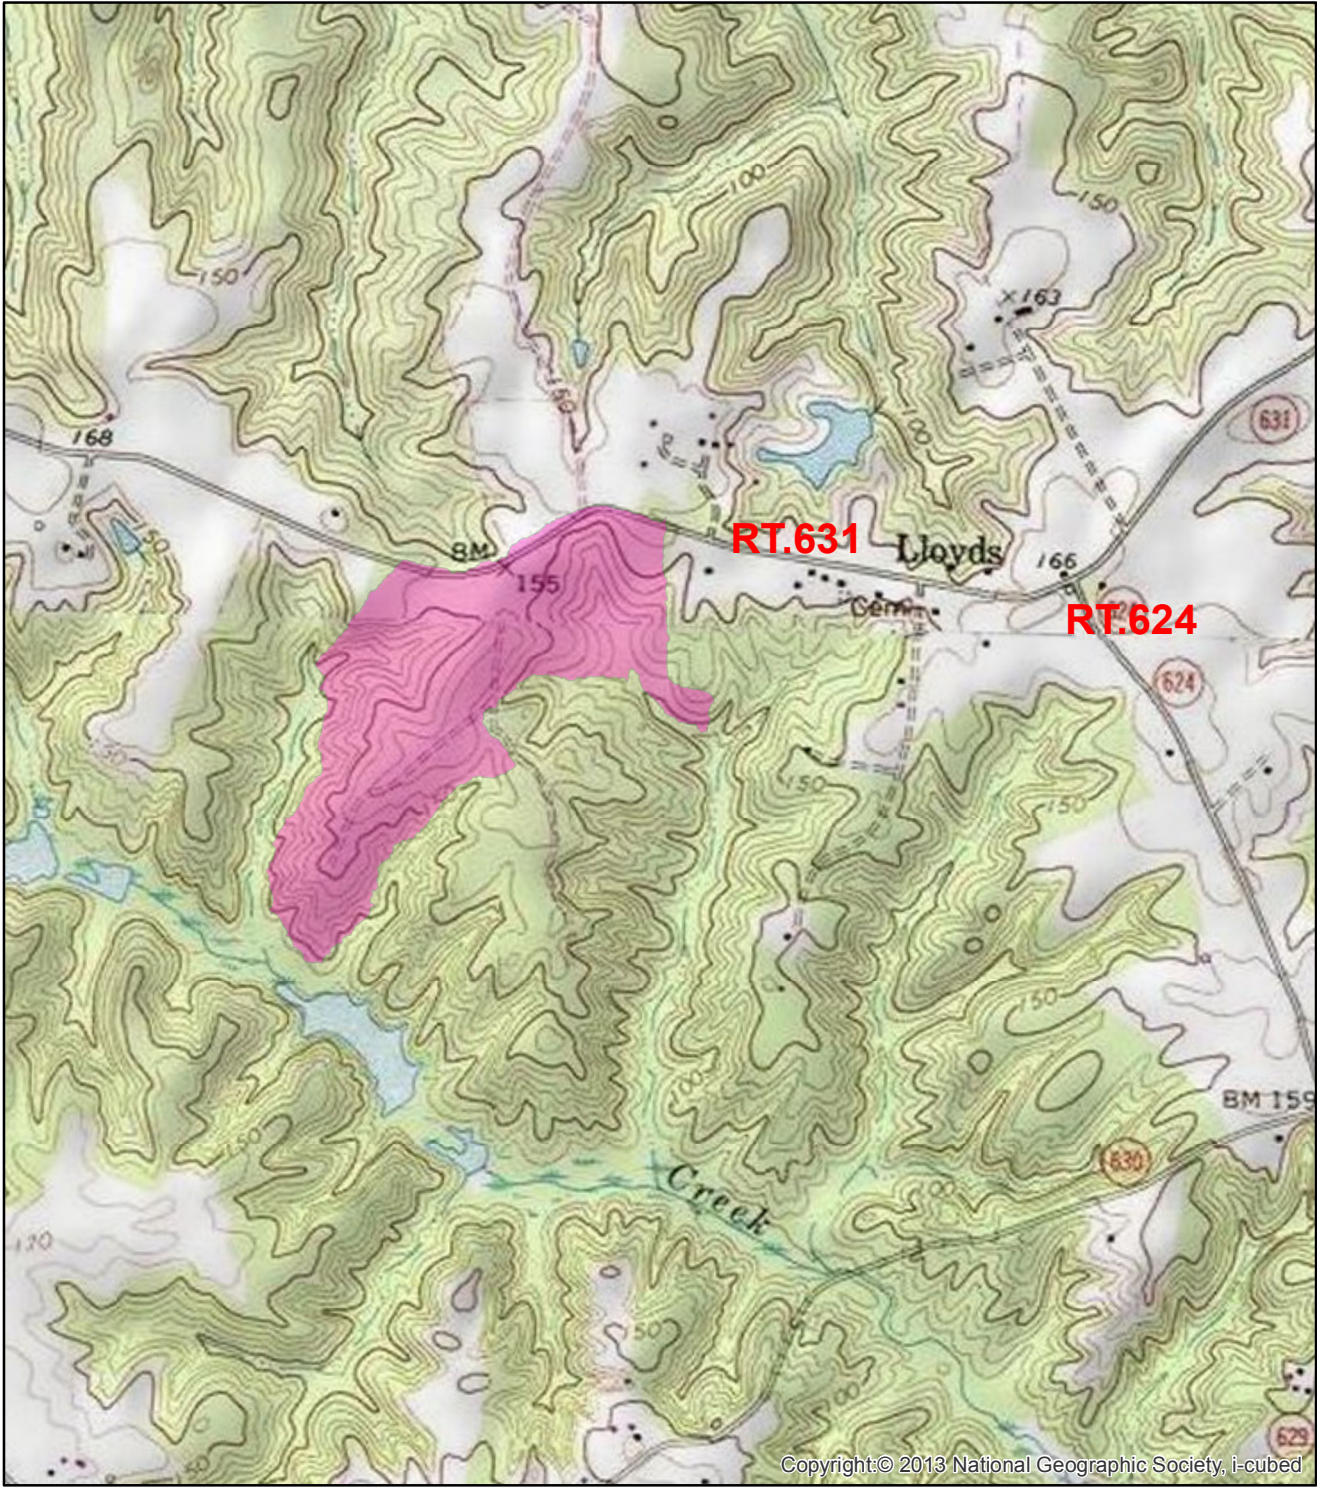

# Lwanda Billingsley Castle Thunder Tract - 89 Acres

Drawn By:  
Daniel Wilson  
Senior Forester  
Three Rivers Forestry LLC.  
Date: 11/12/2019