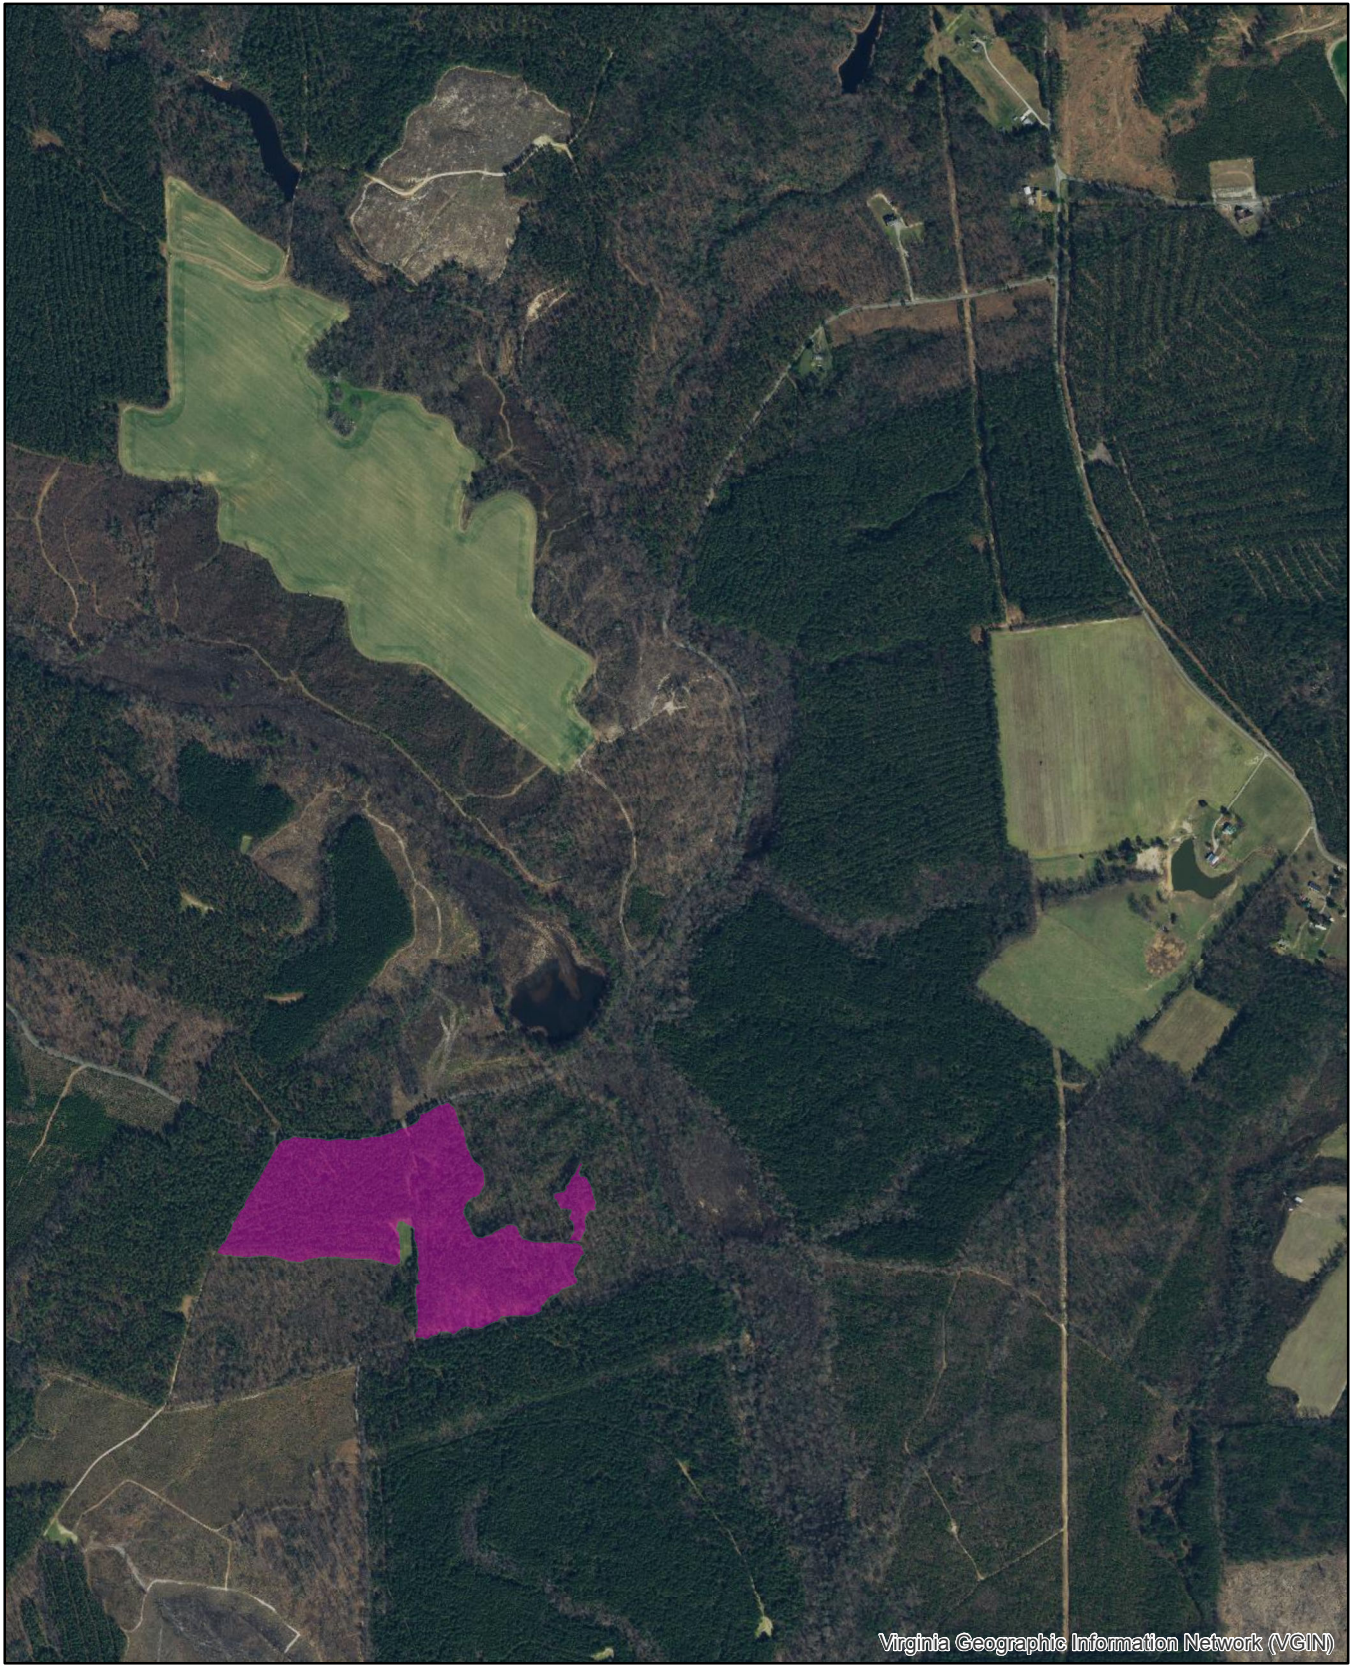

Concord South 8.1 (31 Acres)

Virginia Geographic Information Network (VGIN)

0 437.5 875 1,750 Feet
1 inch = 1,085 feet

Created By:
John Paul Ewan
Forester
Three Rivers Forestry LLC
Date: 10/18/2019