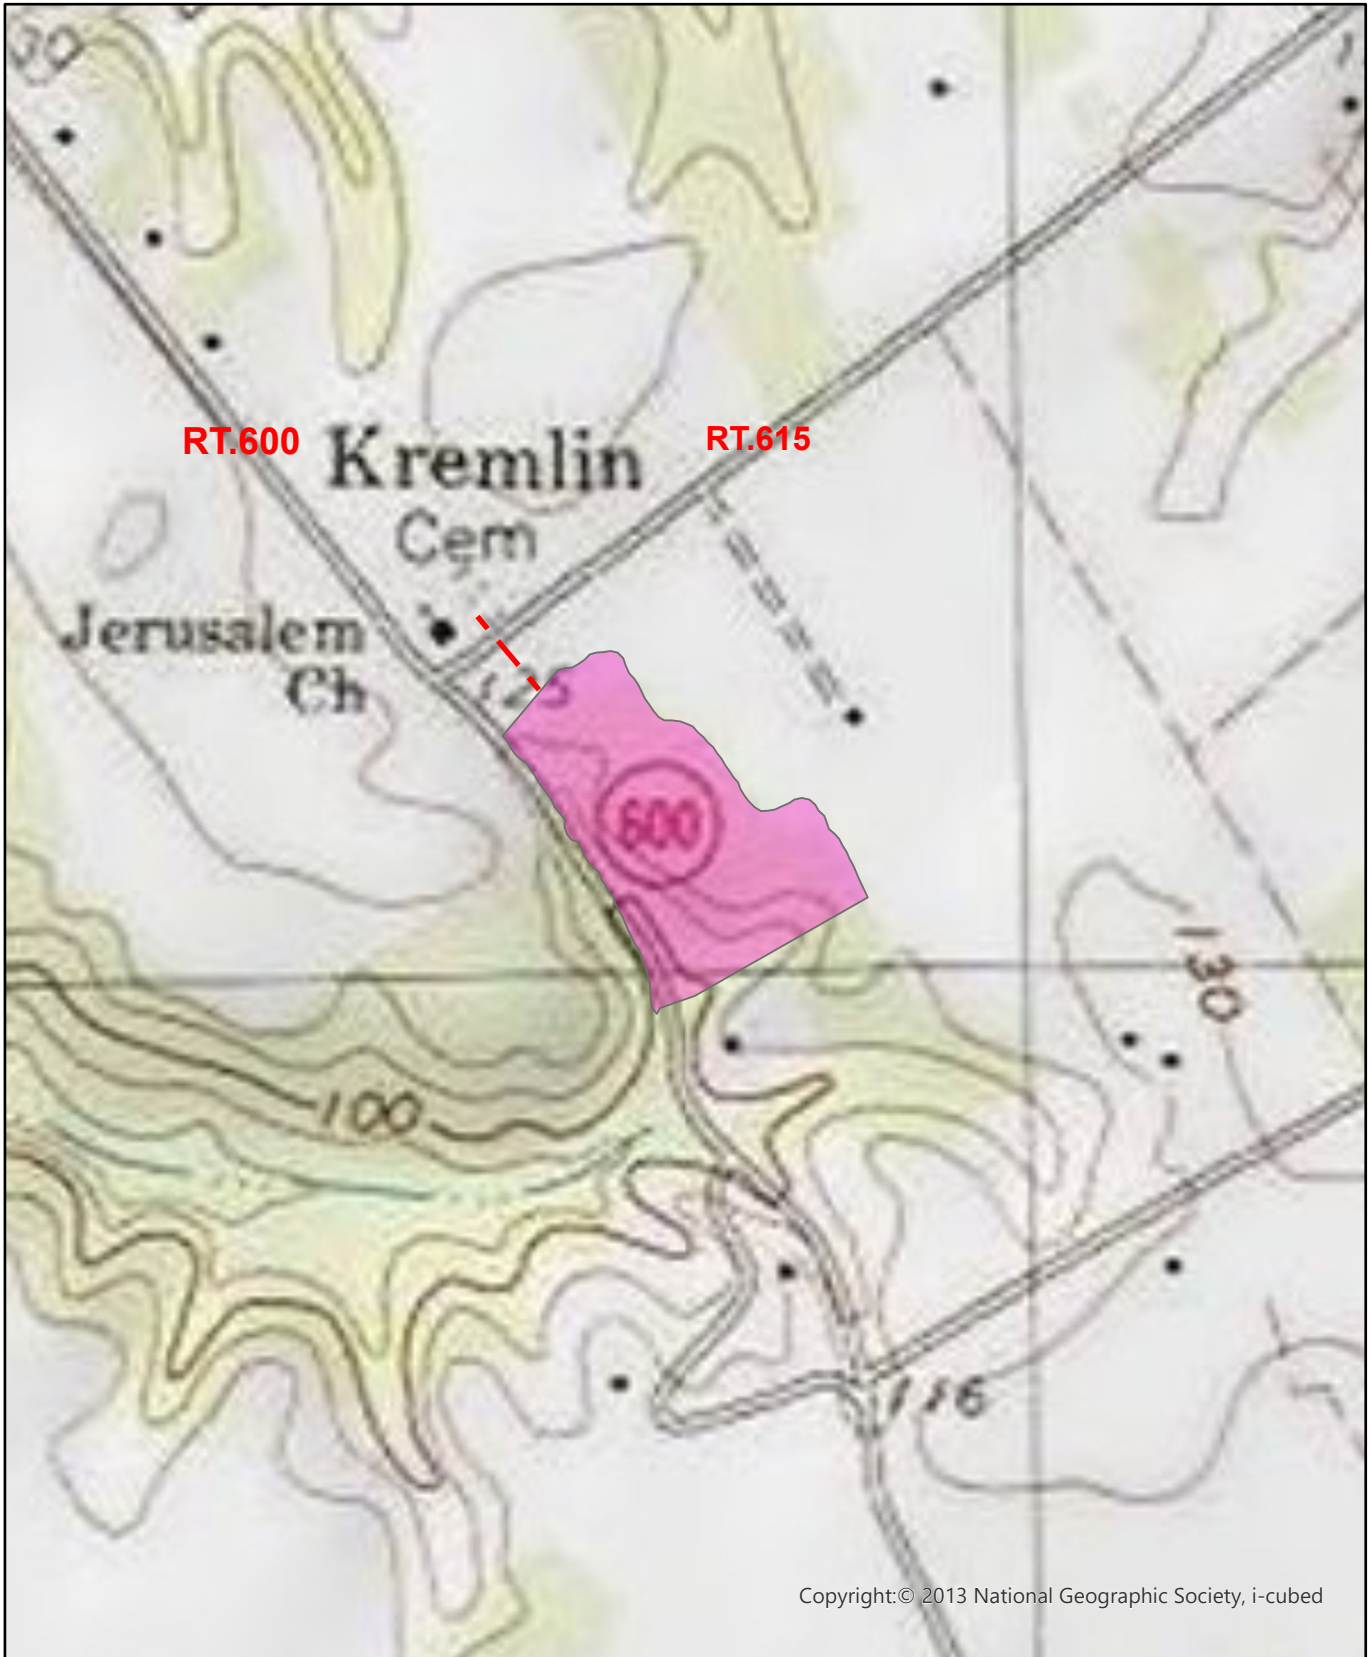

# Gary Harrington Timber Sale Map - 10 Acres Westmoreland County

Drawn by Daniel Wilson  
Senior Forester, Three Rivers Forestry LLC.

Date Exported: 6/26/2020 9:54

Center: 76°41'21"W 38°1'43"N

- - - - - Haul Road

 Sale Area