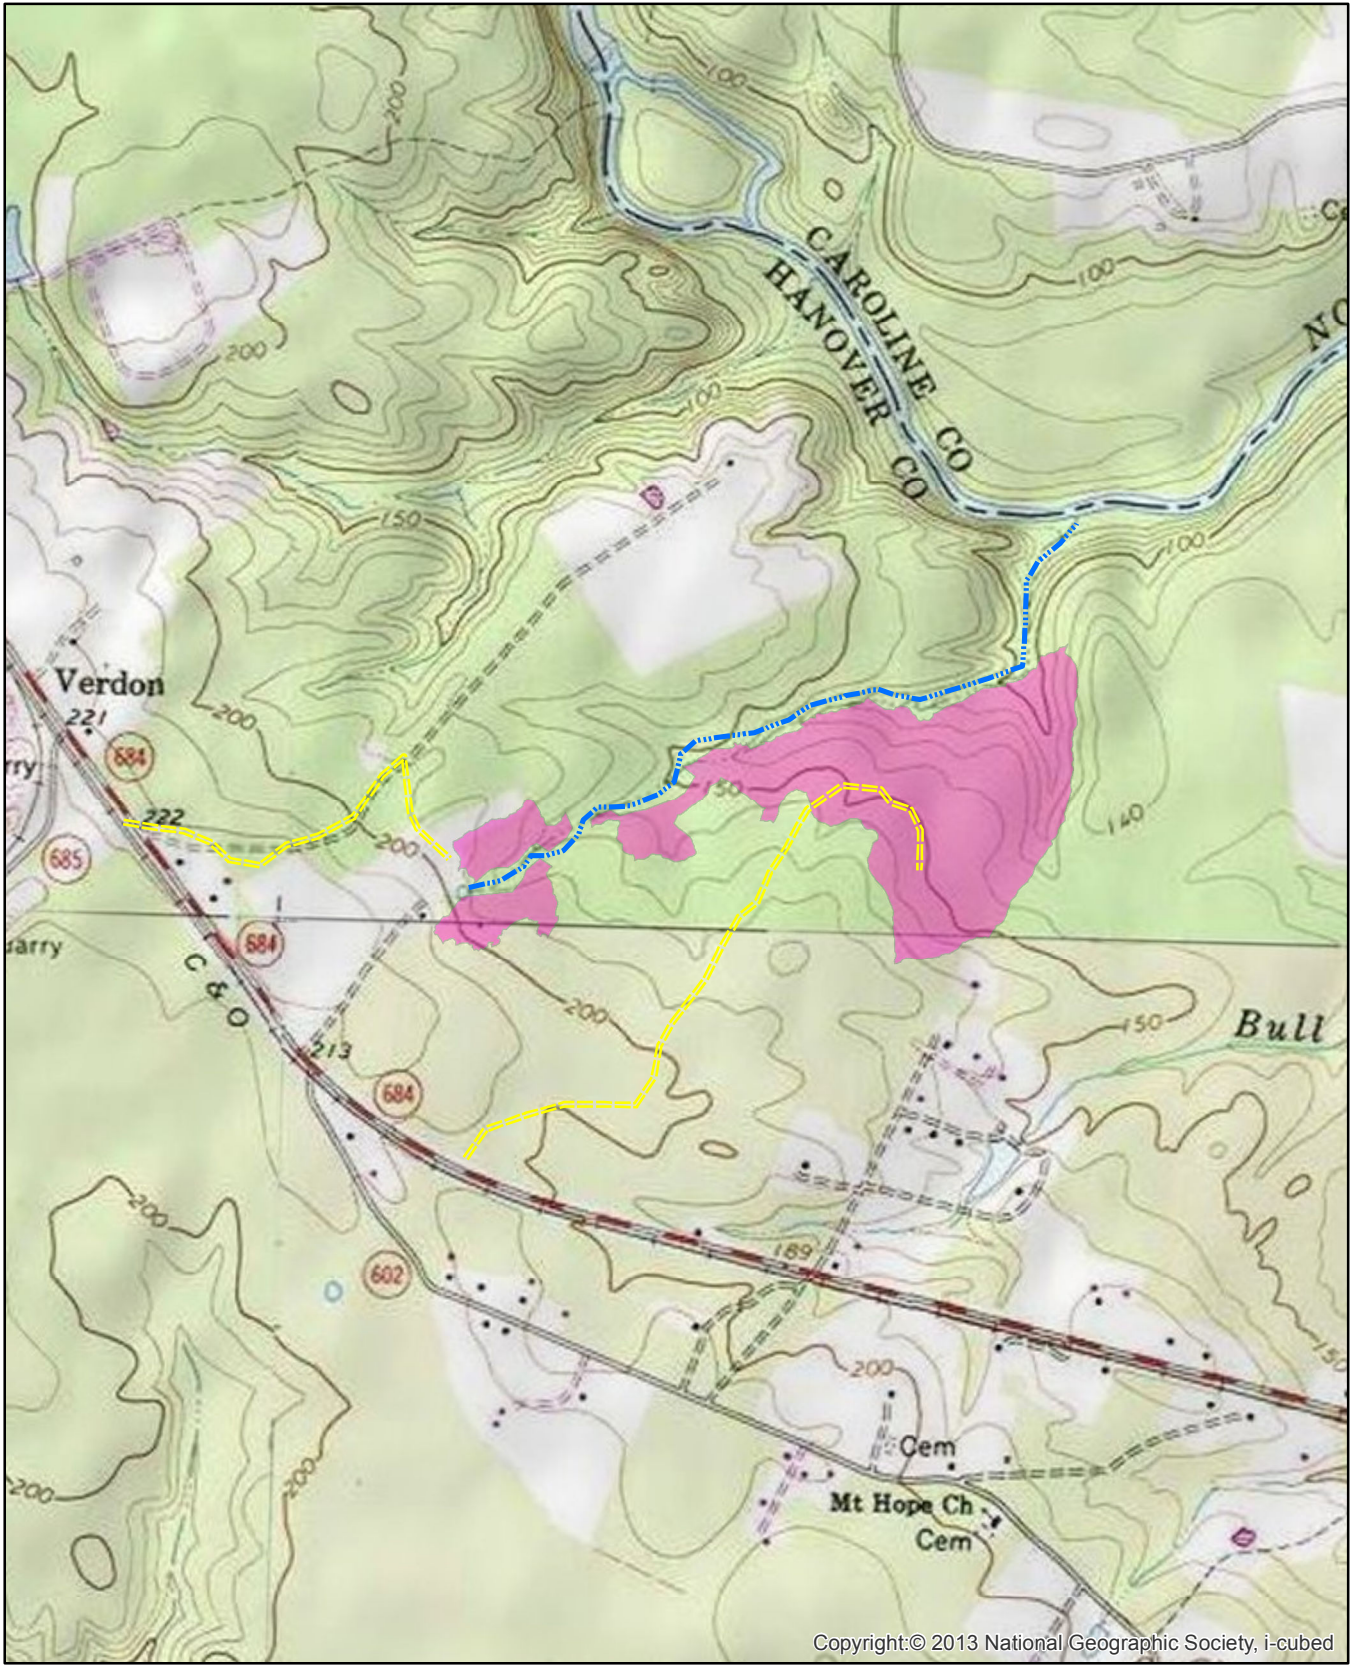

Timber Sale Map - Laurel Branch Farm 78 Acres

Copyright:© 2013 National Geographic Society, i-cubed

0 500 1,000 2,000 Feet
1 inch = 1,320 feet

Created By:
John Paul Ewan
Forester
Three Rivers Forestry LLC
Date: 6/13/2019