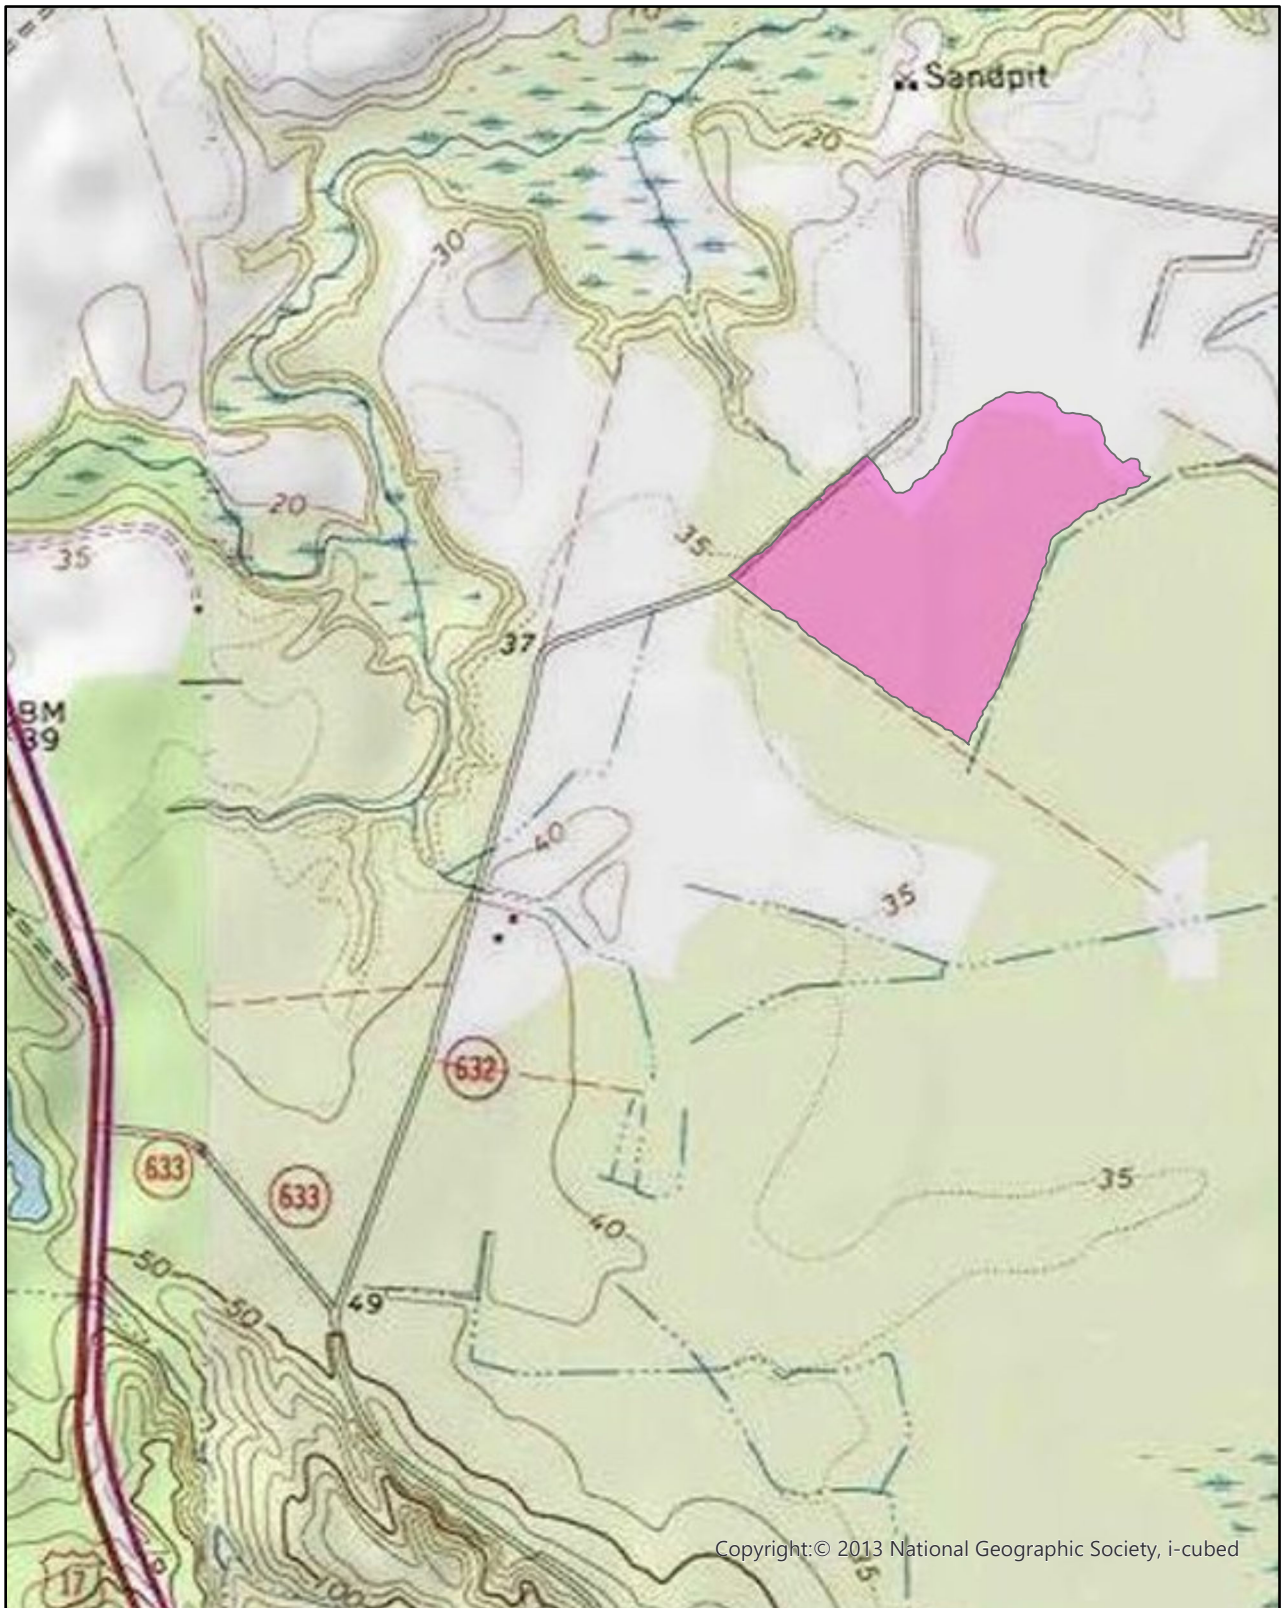

# S.S. Taliaferro Jr. et als. Timber Sale Map - 44 Acres Essex County

Drawn by Daniel Wilson  
Senior Forester, Three Rivers Forestry LLC.

 Sale Area - Orange Paint

Date Exported: 7/6/2020 12:18

Center: 76°59'29"W 38°2'23"N

  
0 500 1,000 2,000 Feet