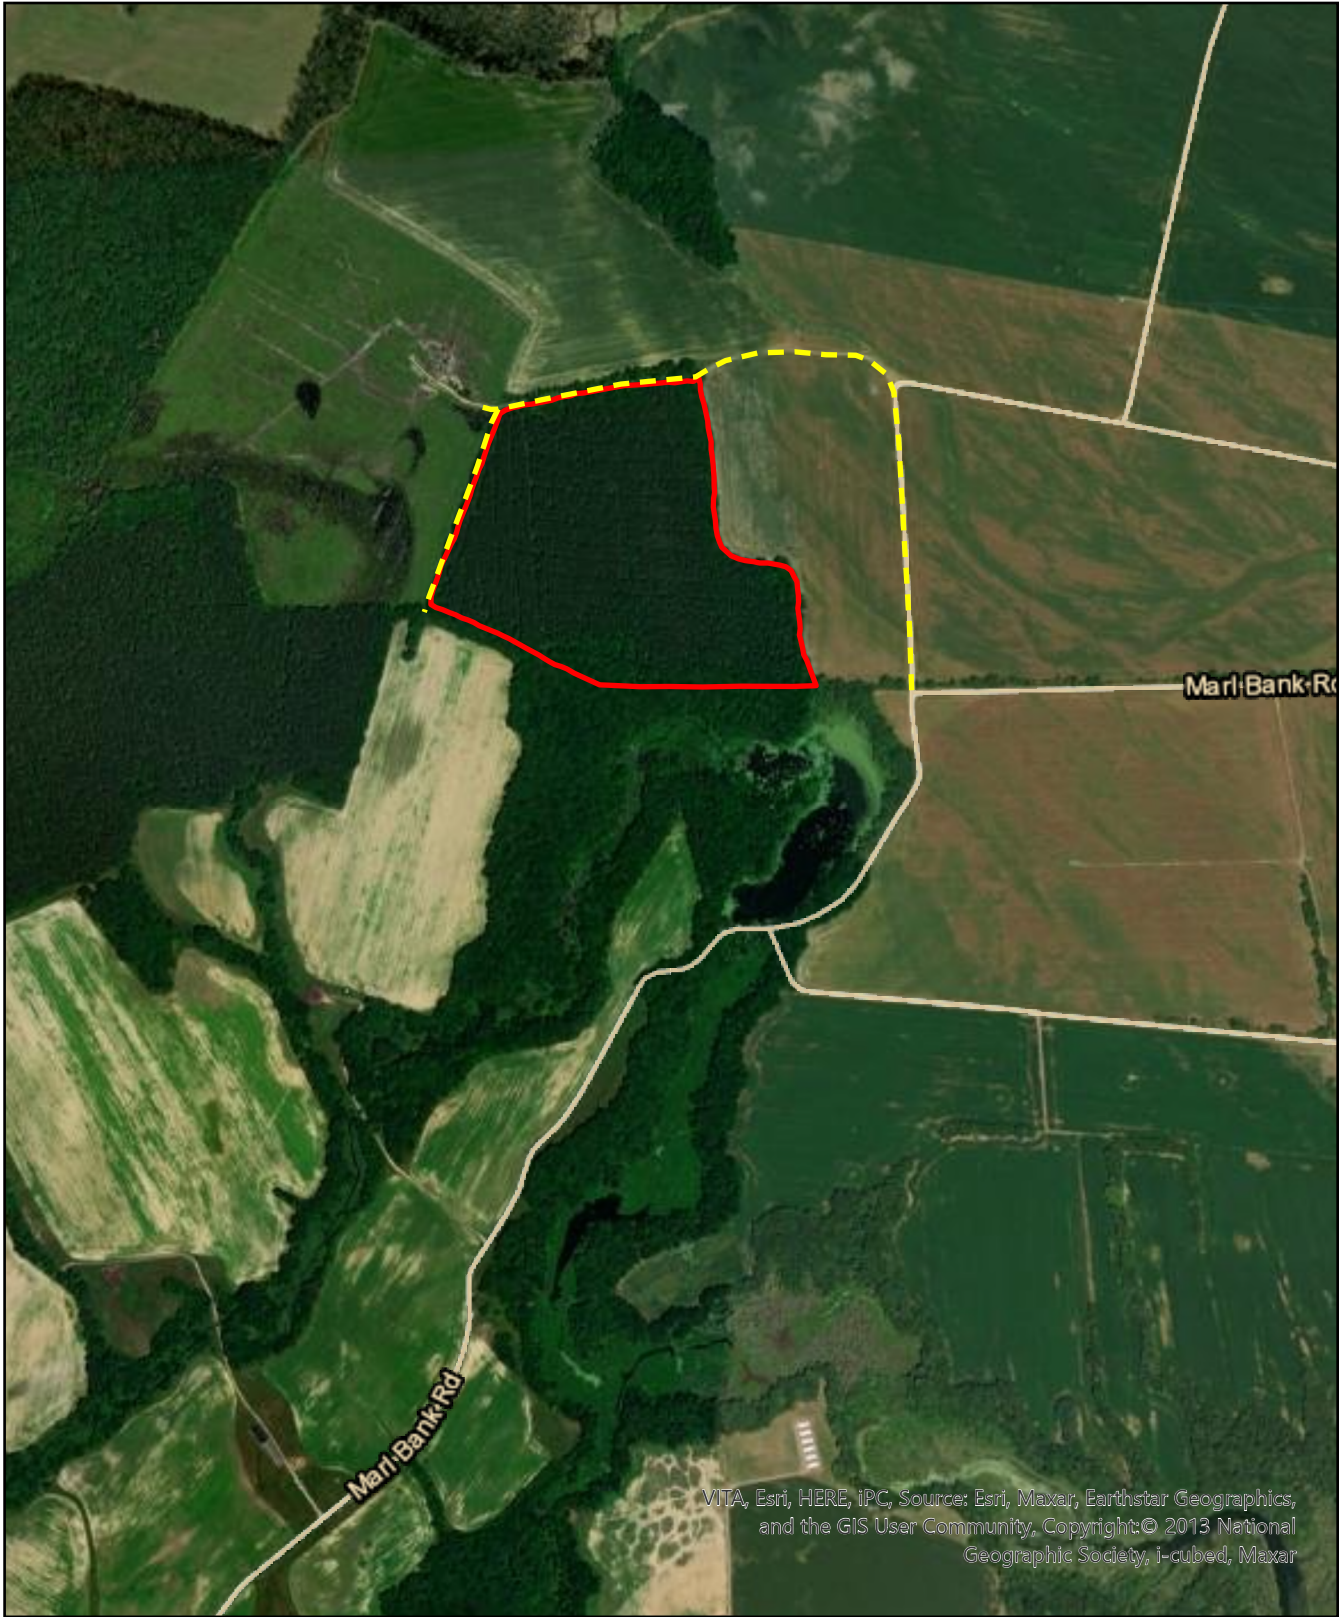

Timber Sale Map Port Micou Inc. 53 Acres - Essex County

N

VITA, Esri, HERE, IPC, Source: Esri, Maxar, Earthstar Geographics, and the GIS User Community, Copyright: © 2013 National Geographic Society, i-cubed, Maxar

Drawn By: Daniel Deitz
Consulting Forester, Three Rivers Forestry LLC.

Date Exported: 7/12/2024 10:30 AM

Center: 77°4'42"W 38°7'7"N

0 487.5 975 1,950 Feet

Sale Area - Orange Paint

Logging Access