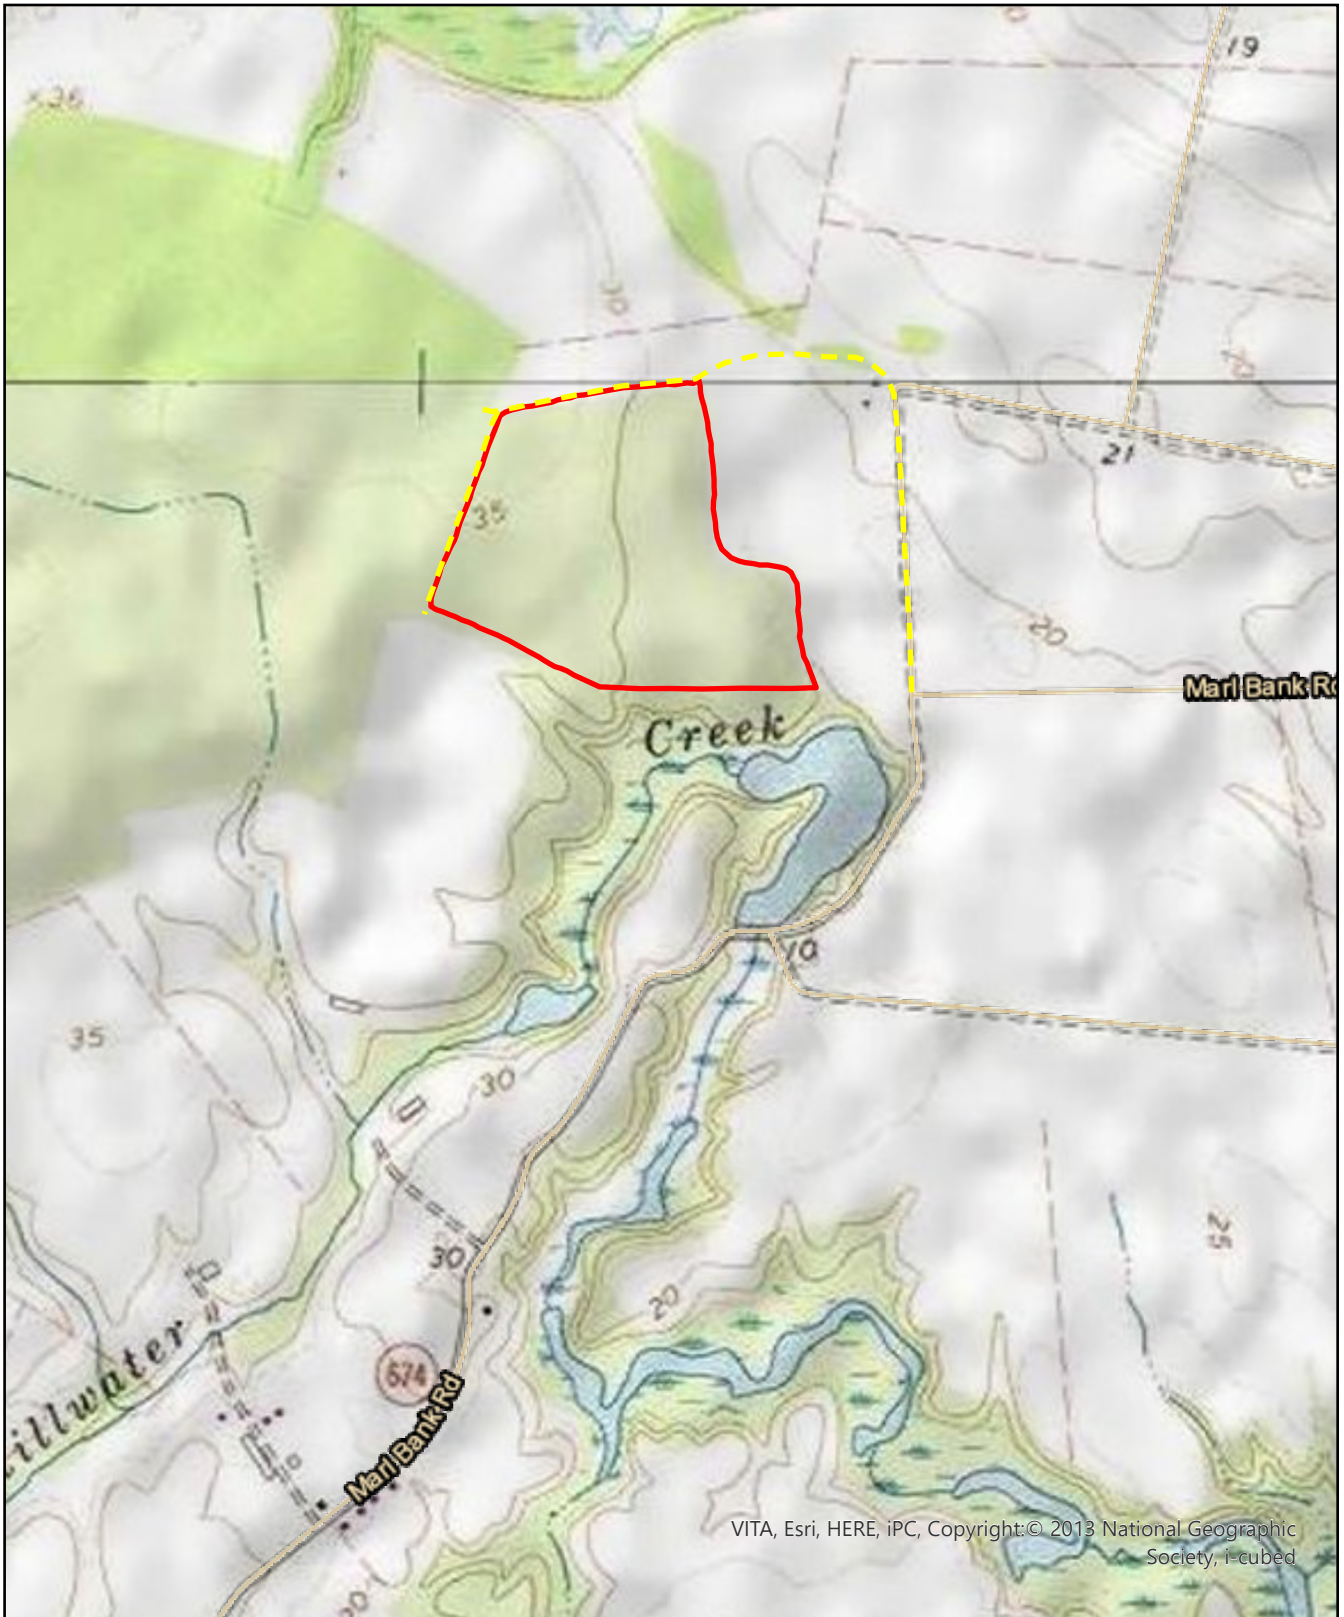

# Timber Sale Map Port Micou Inc. 53 Acres - Essex County

VITA, Esri, HERE, IPC, Copyright:© 2013 National Geographic Society, i-cubed

Drawn By: Daniel Deitz  
Consulting Forester, Three Rivers Forestry LLC.

Date Exported: 7/12/2024 10:31 AM

Center: 77°4'42"W 38°7'7"N

0 487.5 975 1,950 Feet

-  Sale Area - Orange Paint
-  Logging Access