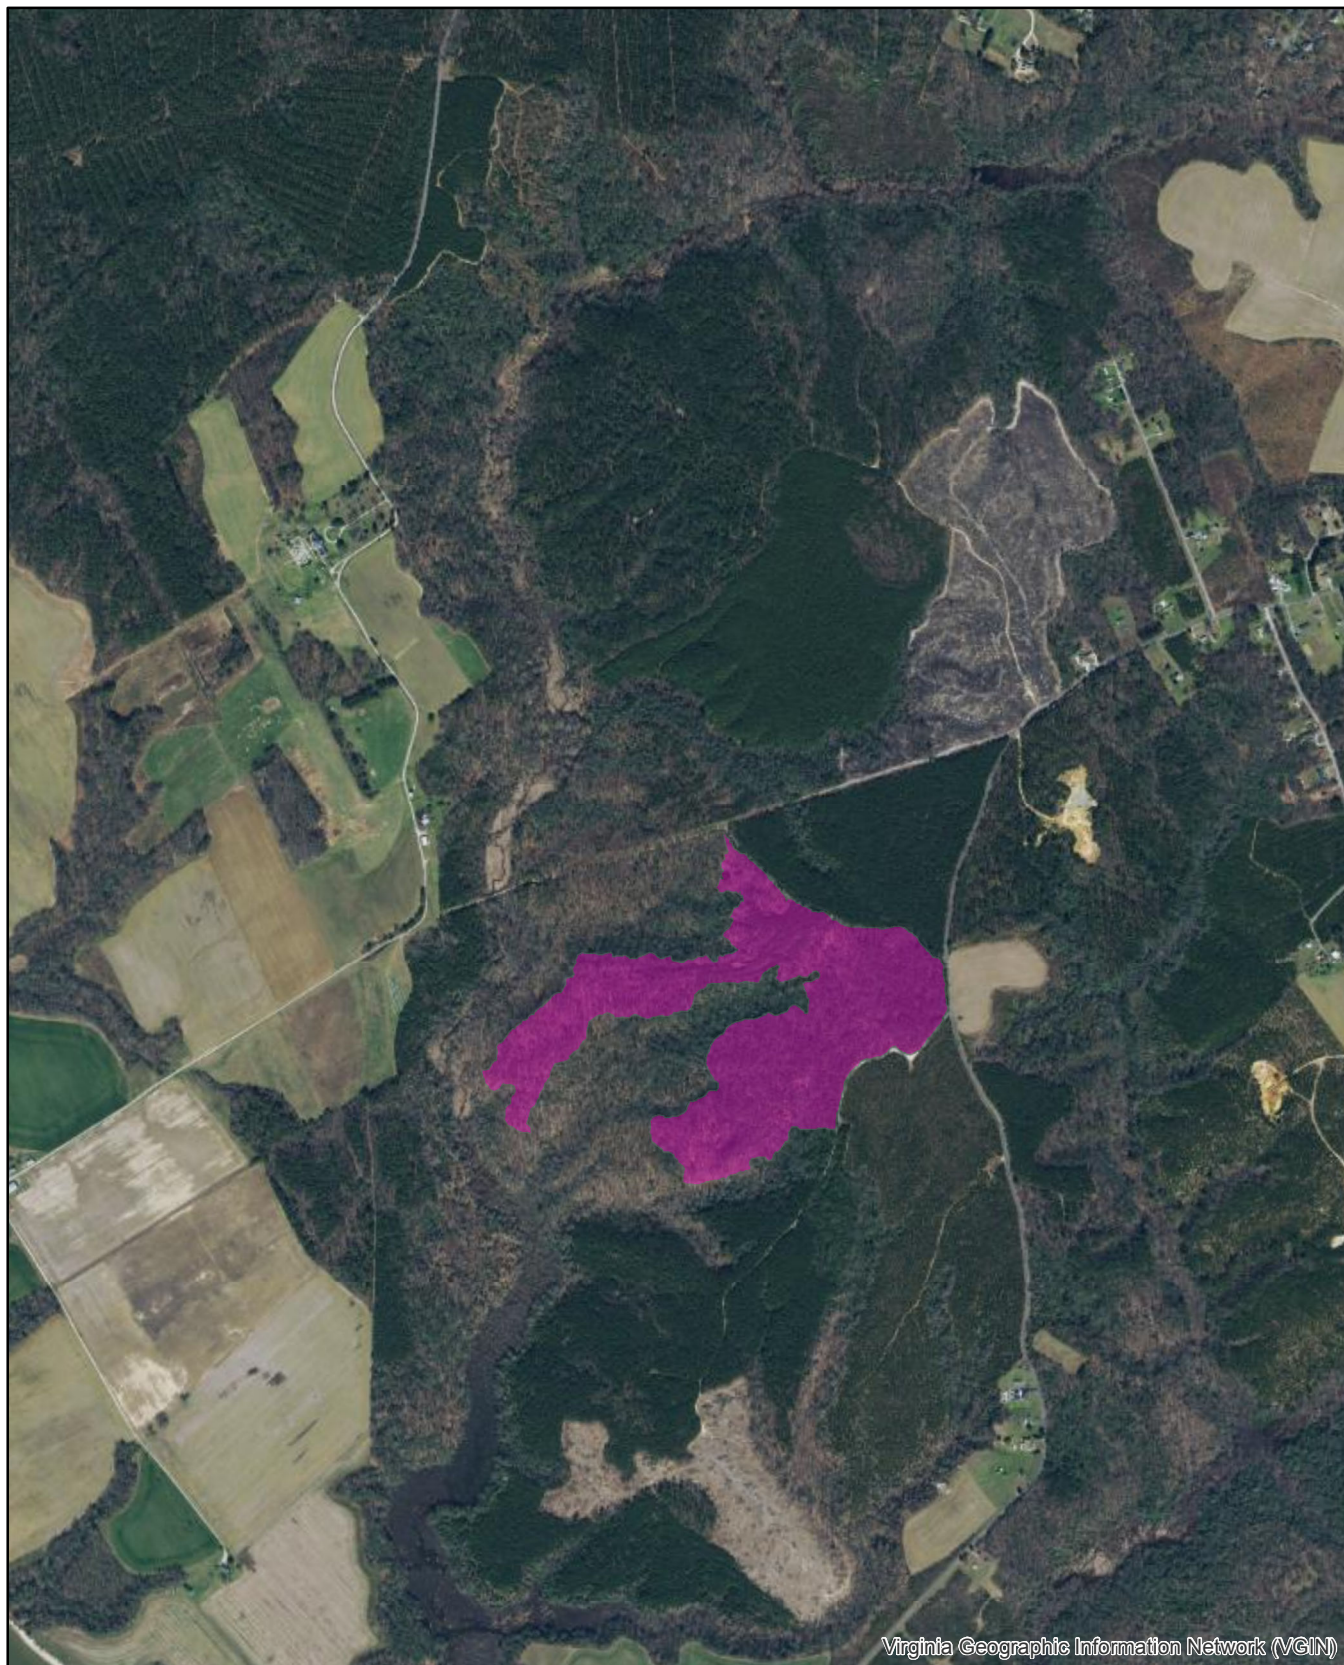

# Sabine Hall 65 Acres

Virginia Geographic Information Network (VGIN)

0 500 1,000 2,000 Feet  
1 inch = 1,320 feet

Created By:  
John Paul Ewan  
Forester  
Three Rivers Forestry LLC  
Date: 6/6/2019