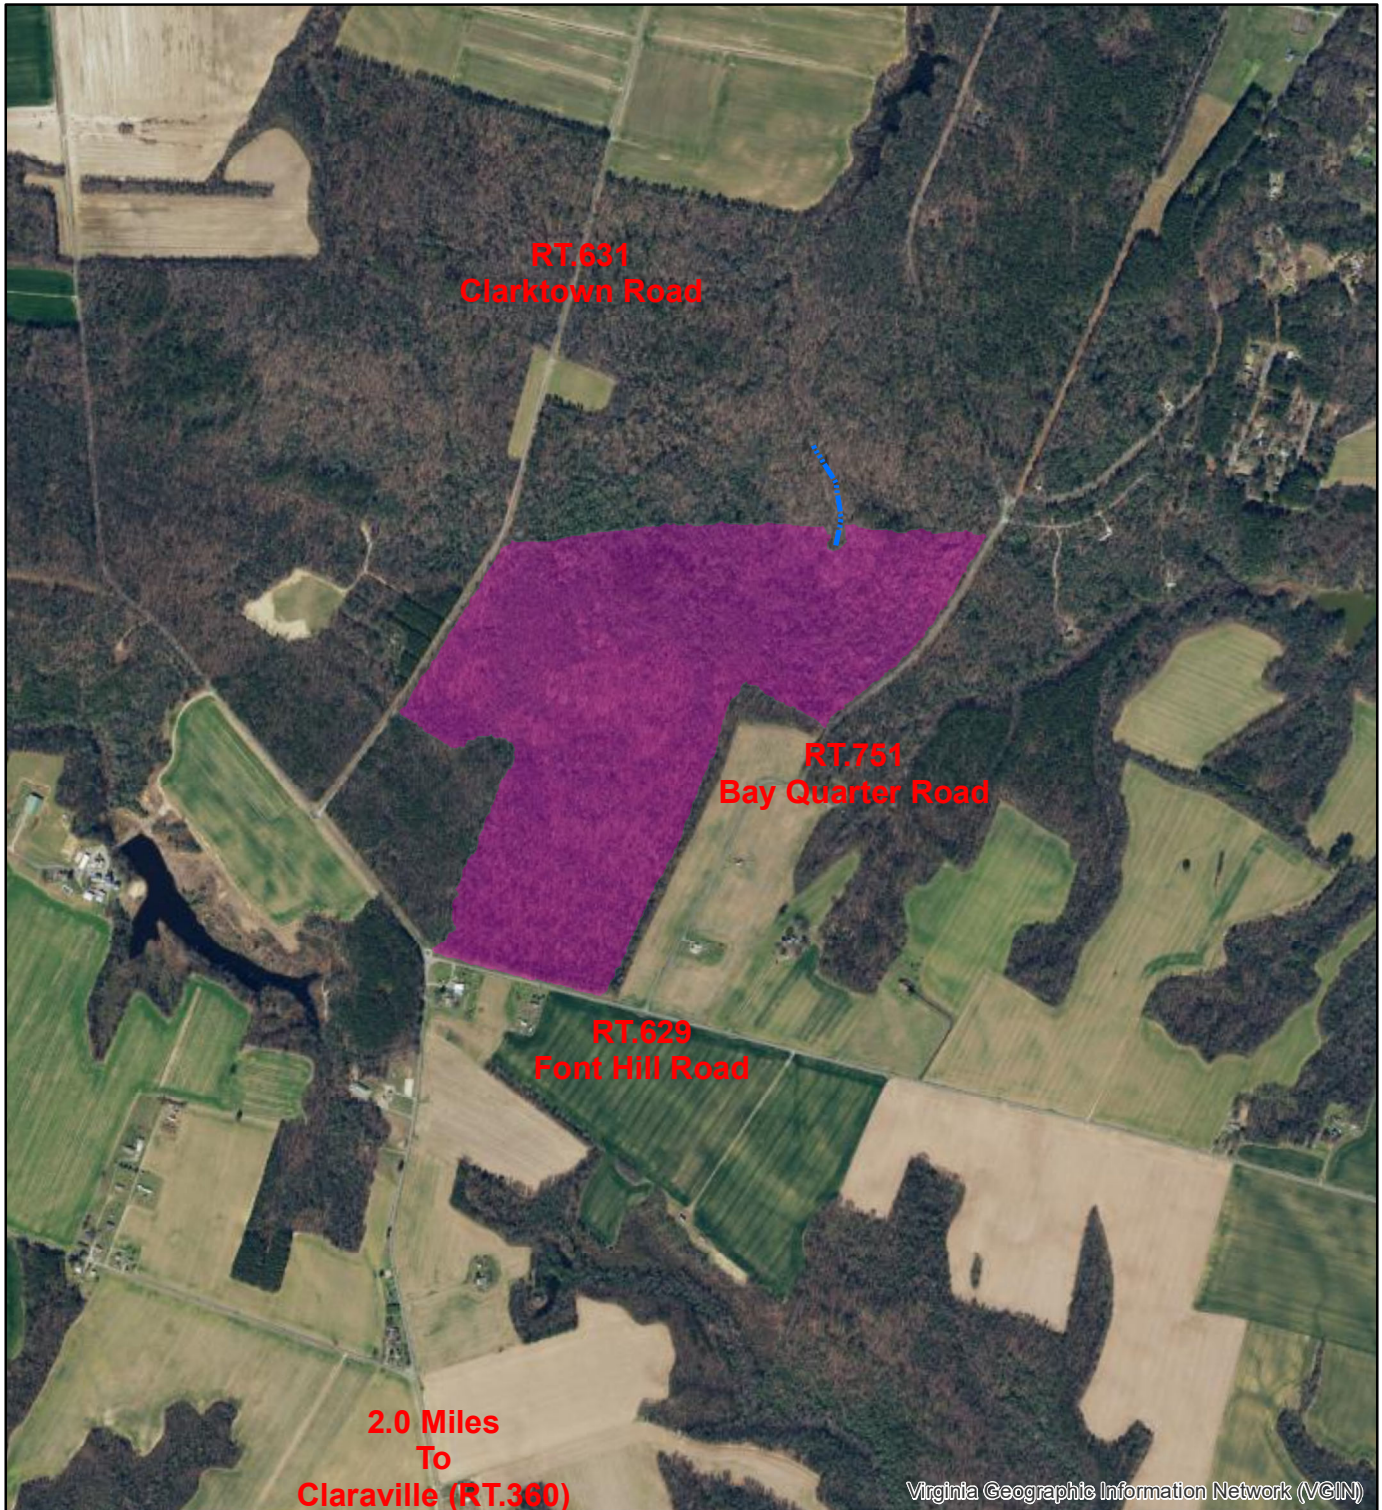

**Timber Sale Map - Coan Hall Farms LLC.
150 Acres**

Drawn By:
Daniel Wilson
Senior Forester
Three Rivers Forestry LLC.
Date: 5/16/2020

 **SMZ - Blue Paint Cut Dashed Trees Only**

 **Sale Area - Orange Paint**

0 650 1,300 2,600 Feet

1 inch = 1,320 feet