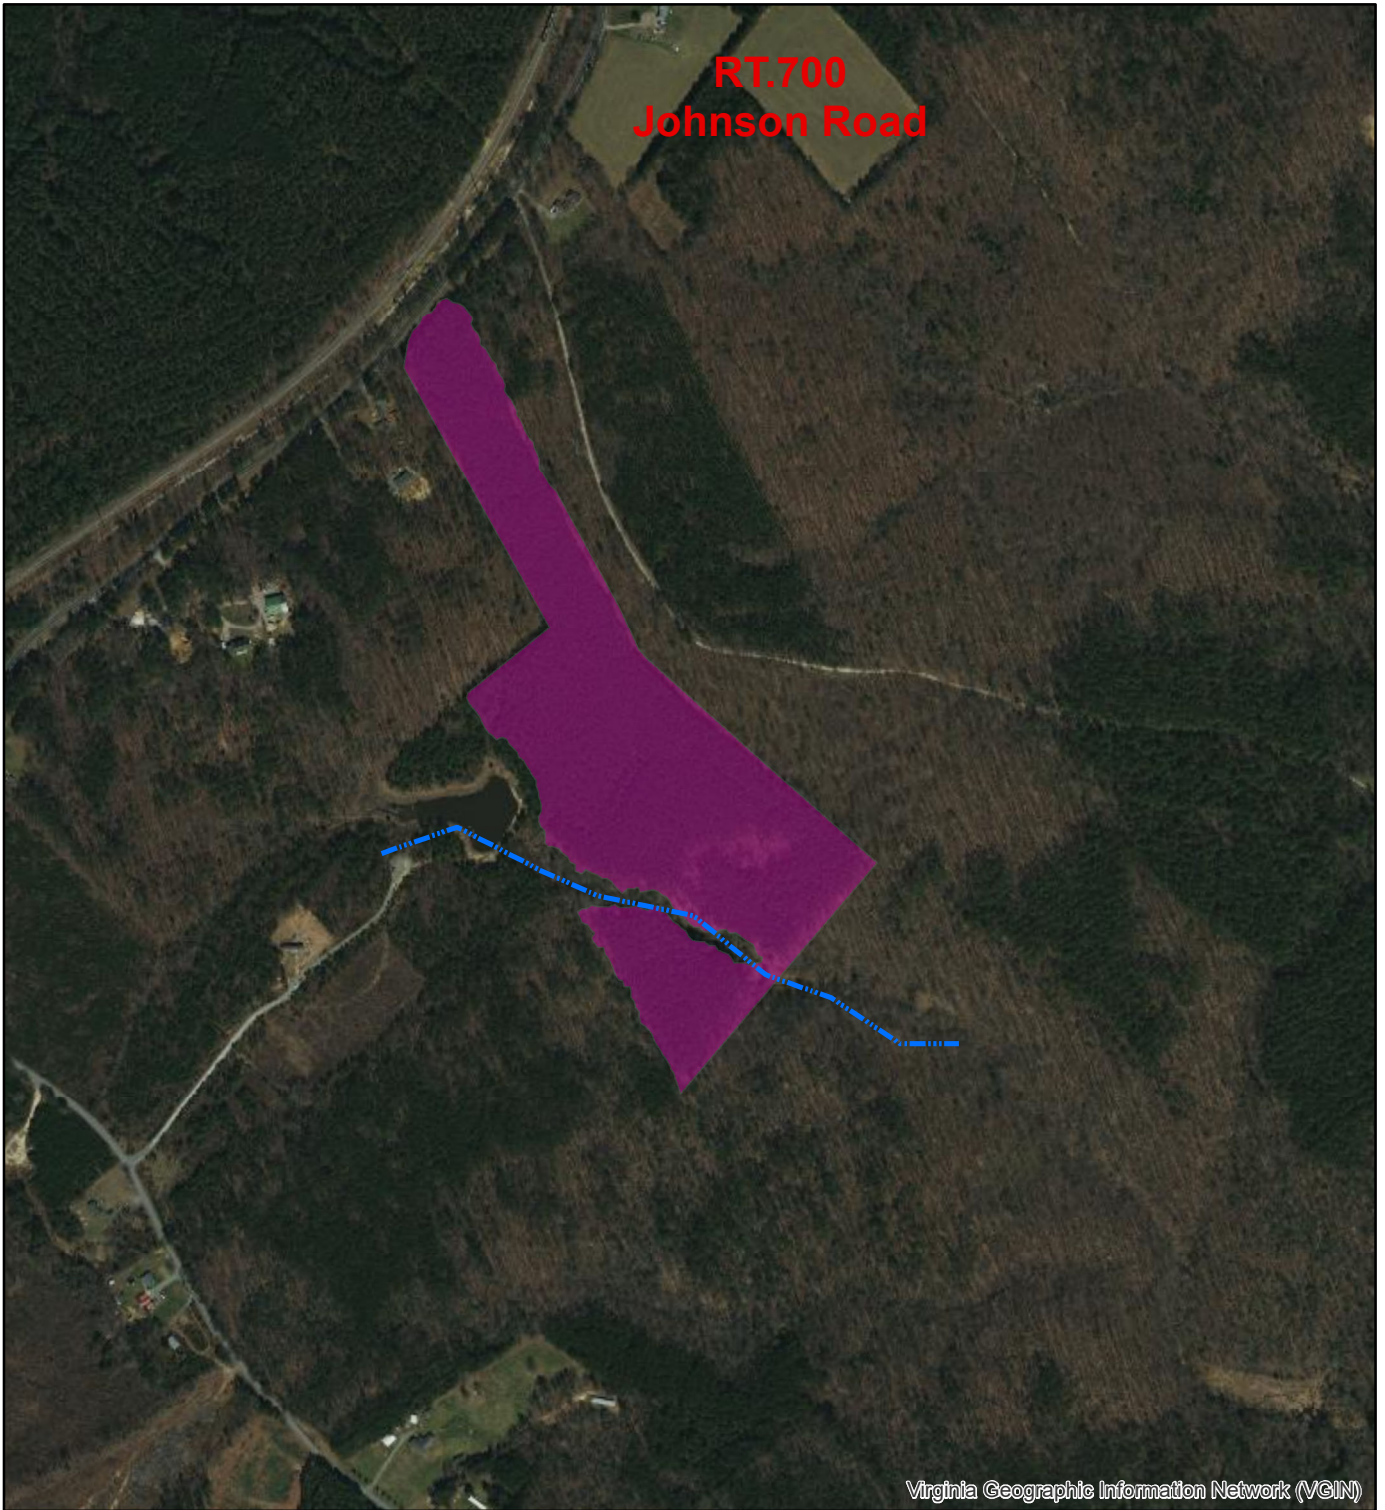

Timber Sale Map Frank Hargrove - 30 Acres Louisa County

Virginia Geographic Information Network (VGIN)

Drawn By:
Daniel Wilson
Senior Forester
Three Rivers Forestry LLC.
Date: 6/3/2020

-  **SMZ - Blue Paint, Cut Dashed Trees Only**
 -  **Woods Road**
 -  **Sale Area - Orange Paint**
- 0 325 650 1,300 Feet
1 inch = 660 feet