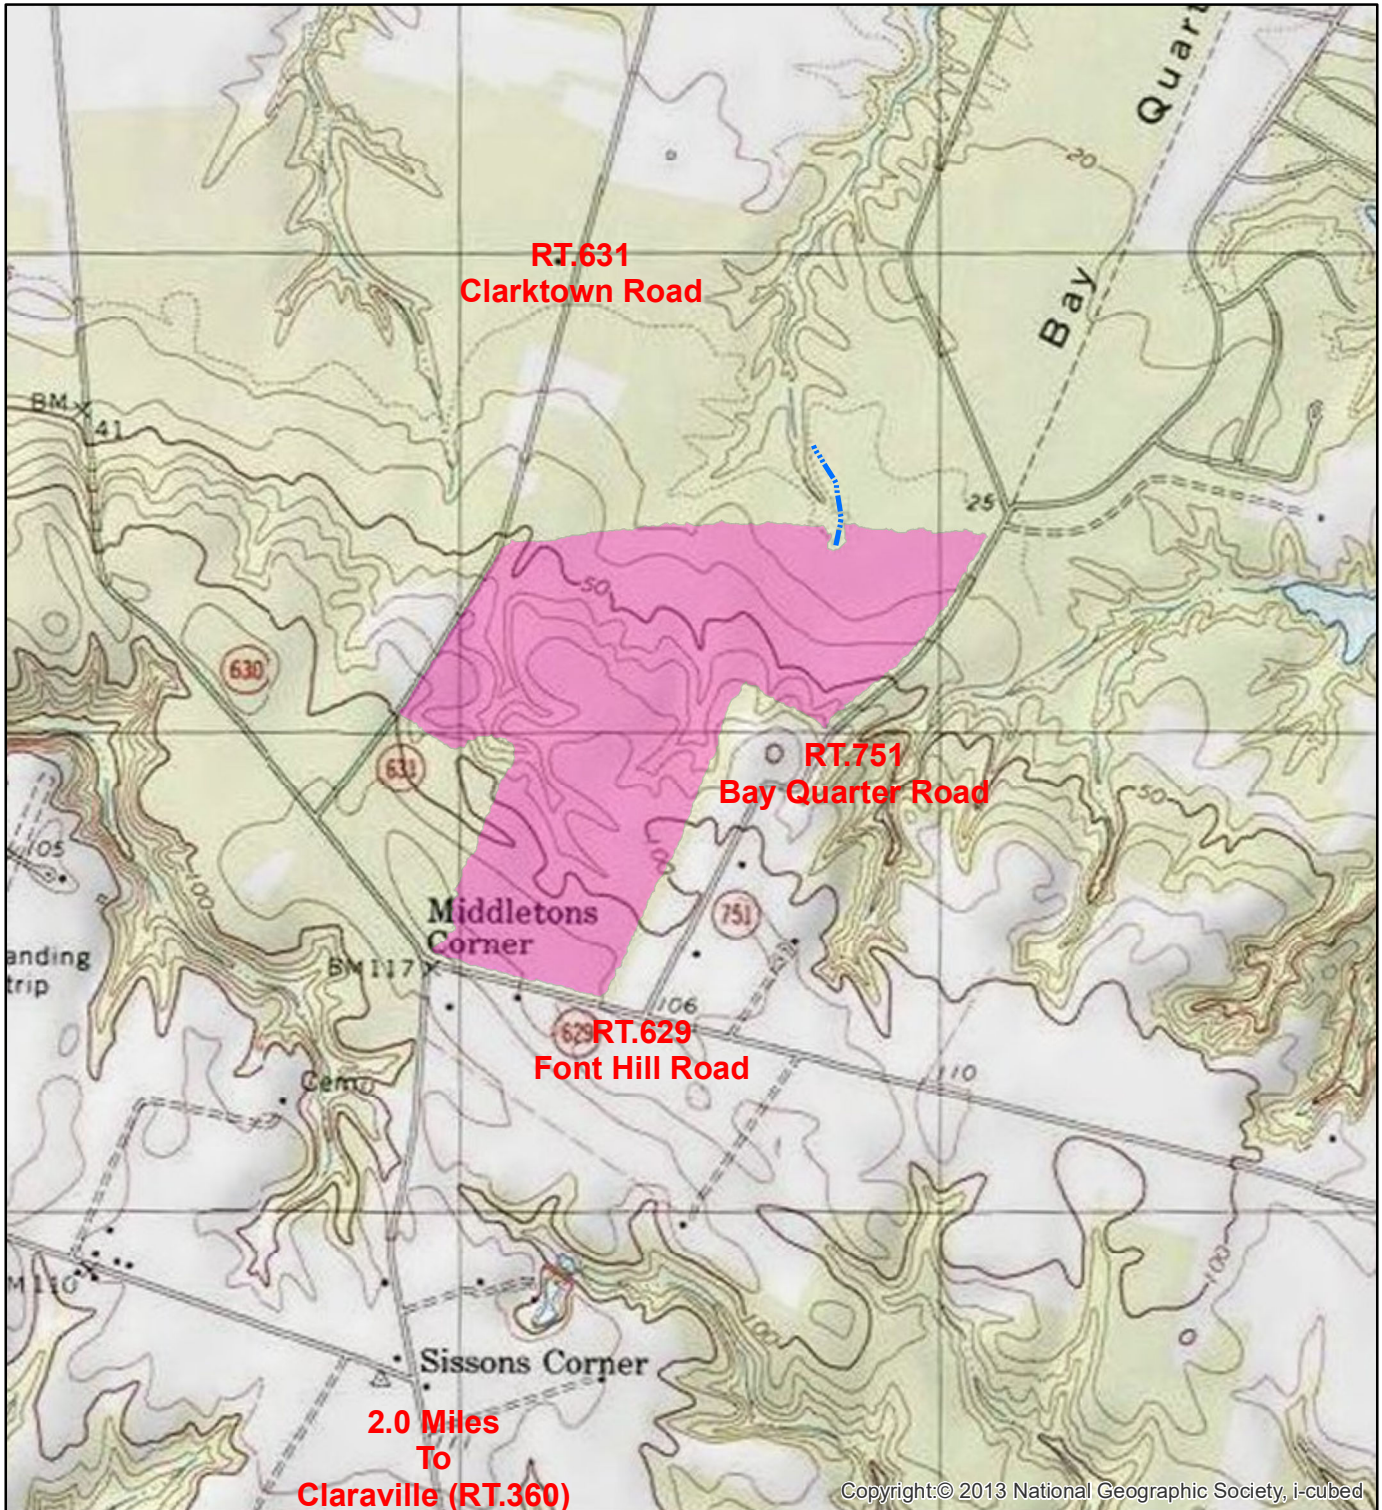

Timber Sale Map - Coan Hall Farms LLC. 150 Acres

Drawn By:
Daniel Wilson
Senior Forester
Three Rivers Forestry LLC.
Date: 5/16/2020

SMZ - Blue Paint Cut Dashed Trees Only

Sale Area - Orange Paint

0 650 1,300 2,600 Feet

1 inch = 1,320 feet