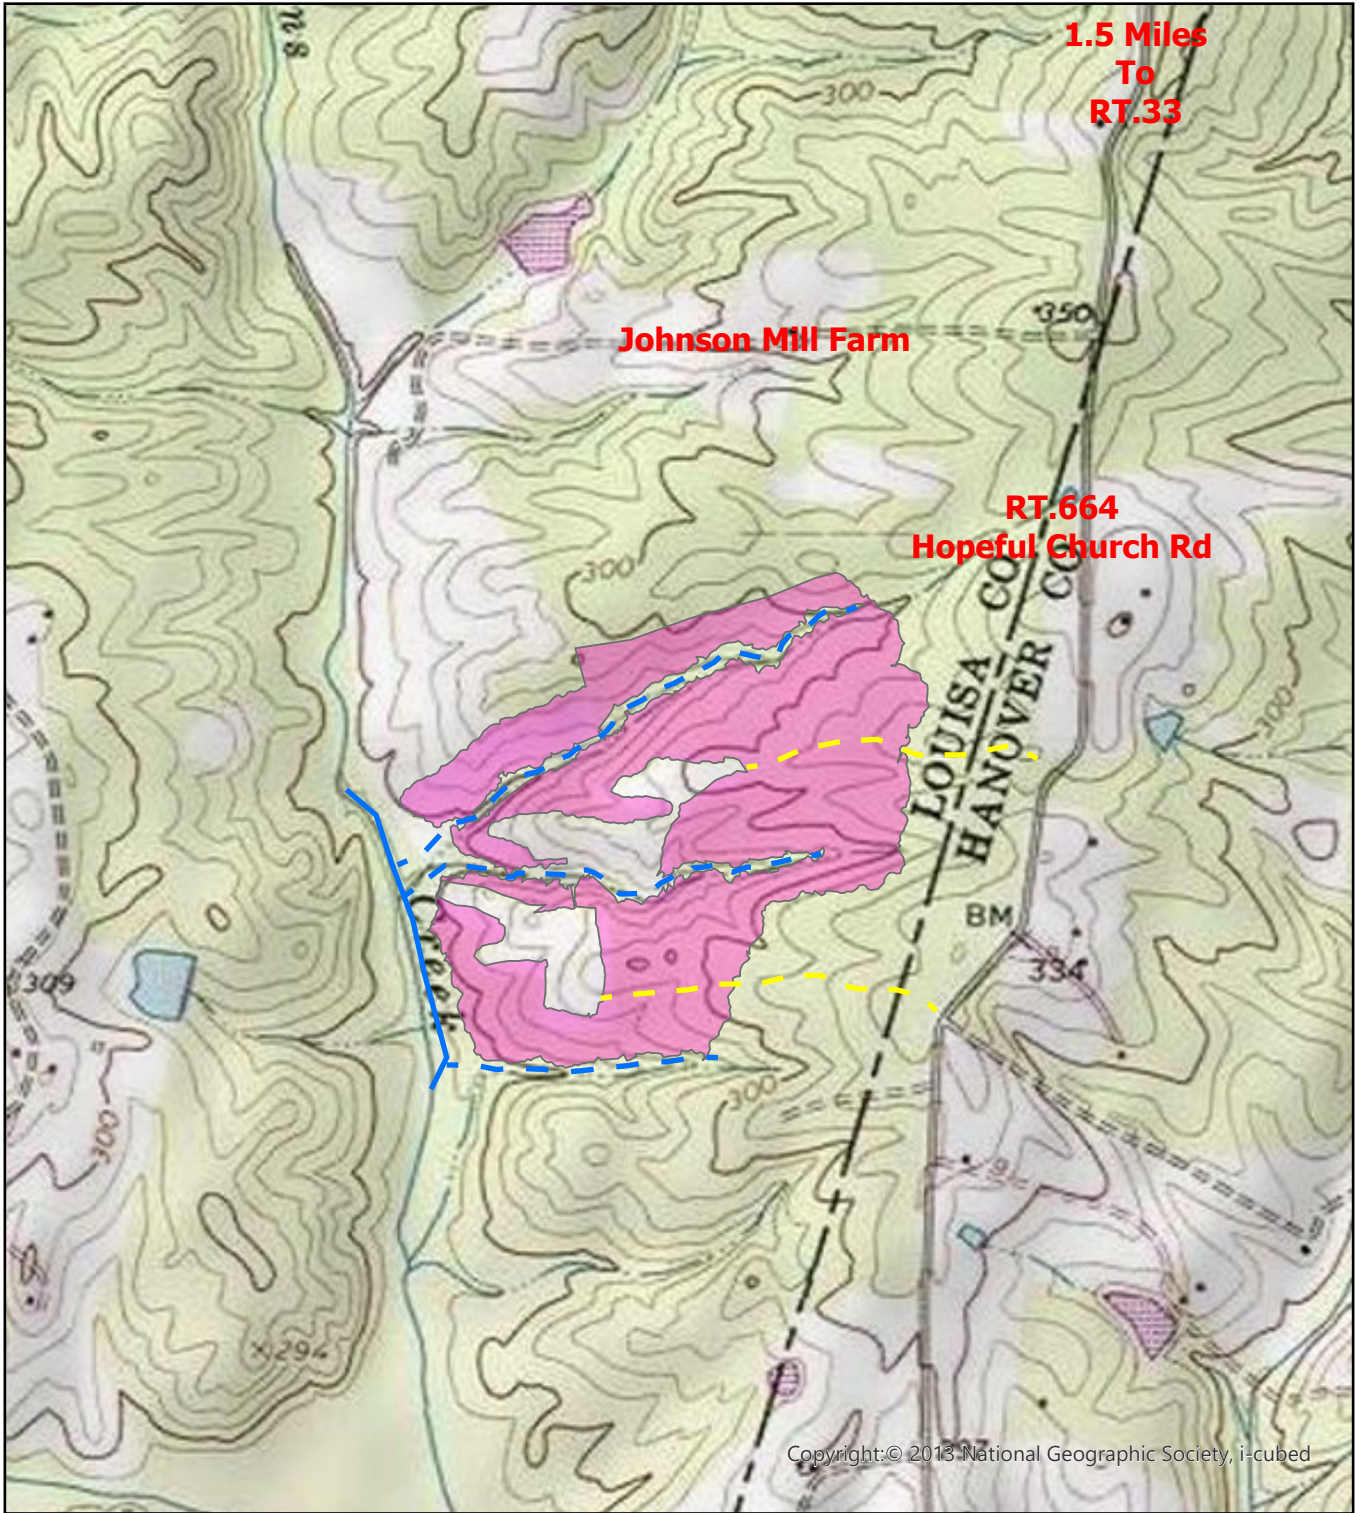

# Hope Tract - 88 Acres Louisa County

- - - - SMZ - Blue Paint, Cut Marked Trees Only
-  Sale Area - Orange Paint
- - - - Haul Road

Drawn By:  
Daniel Wilson, Senior Forester  
Three Rivers Forestry LLC.

Date Exported: 11/11/2020

Center: 77°45'50"W  
37°49'41"N