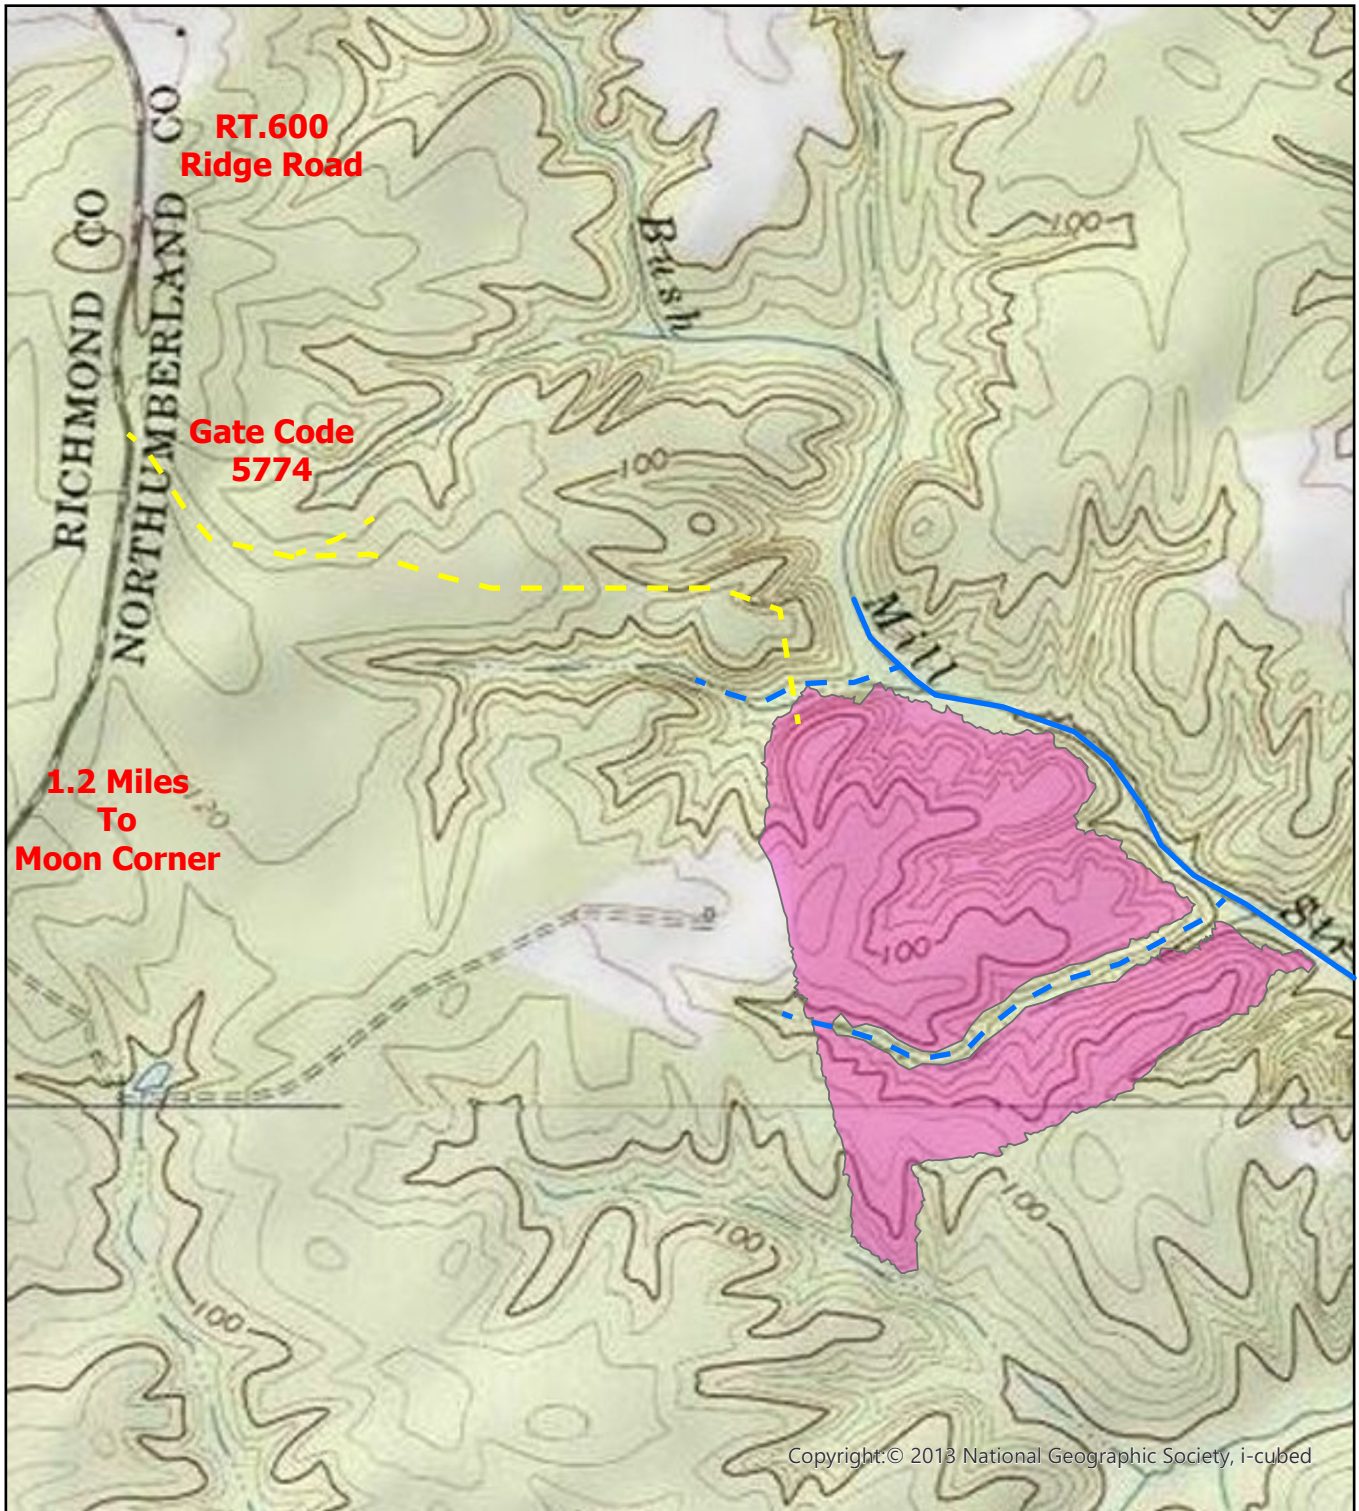

2.3 Miles  
To  
Rainswood

# Coan Hall Farm LLC. - 104 Acres Northumberland County

--- SMZ - Blue Paint, Cut Marked Trees Only

█ Sale Area - Orange Paint

--- Haul Road

Drawn By:  
Daniel Wilson, Senior Forester  
Three Rivers Forestry LLC.

Date Exported: 11/13/2020

Center: 76°31'50"W  
37°52'49"N