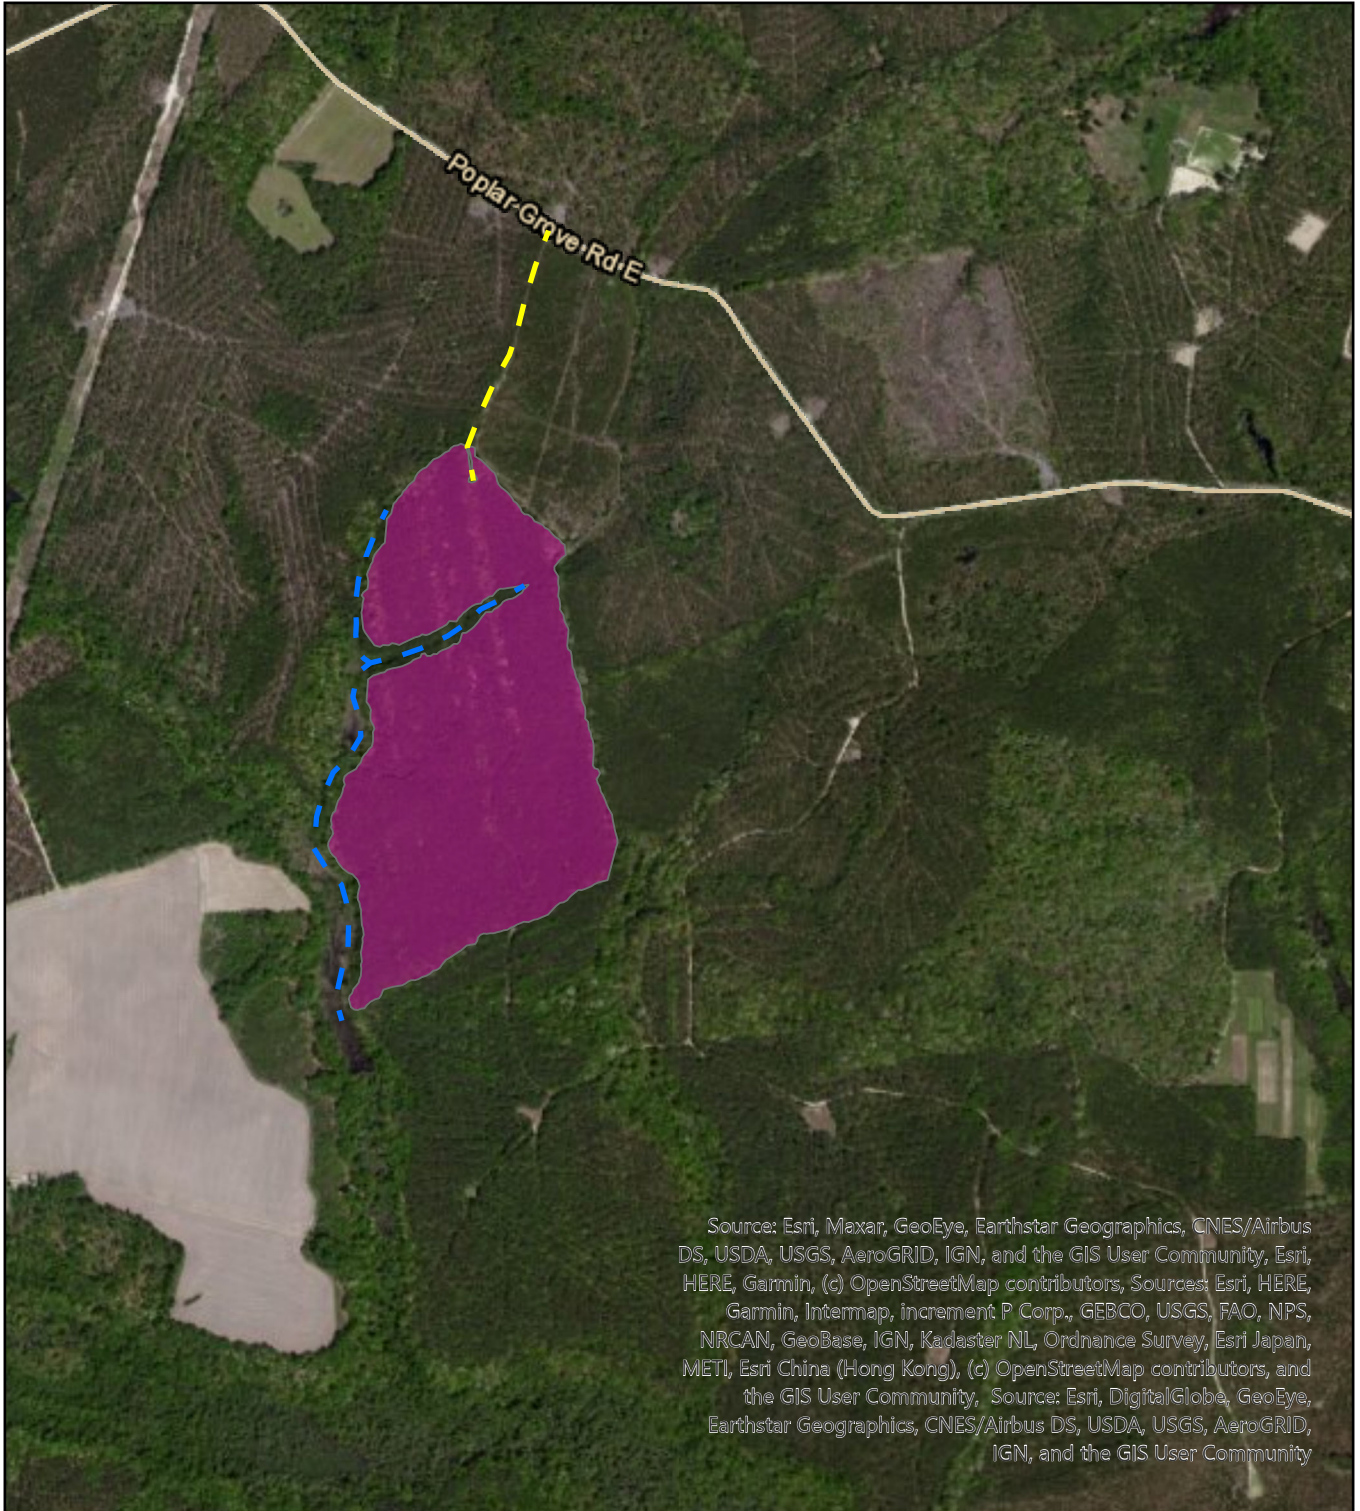

# Timber Sale Map Henley Property LLC. - 66 Acres King and Queen County

N

Source: Esri, Maxar, GeoEye, Earthstar Geographics, CNES/Airbus DS, USDA, USGS, AeroGRID, IGN, and the GIS User Community, Esri, HERE, Garmin, (c) OpenStreetMap contributors, Sources: Esri, HERE, Garmin, Intermap, increment P Corp., GEBCO, USGS, FAO, NPS, NRCAN, GeoBase, IGN, Kadaster NL, Ordnance Survey, Esri Japan, METI, Esri China (Hong Kong), (c) OpenStreetMap contributors, and the GIS User Community, Source: Esri, DigitalGlobe, GeoEye, Earthstar Geographics, CNES/Airbus DS, USDA, USGS, AeroGRID, IGN, and the GIS User Community

Drawn By:  
Daniel Deitz, Forester  
Three Rivers Forestry LLC.

Date Exported: 6/10/2021 9:50

- Sale Area - Orange Paint
- Logging Access
- SMZ - Blue Paint

Center: 76°49'21"W  
37°45'44"N