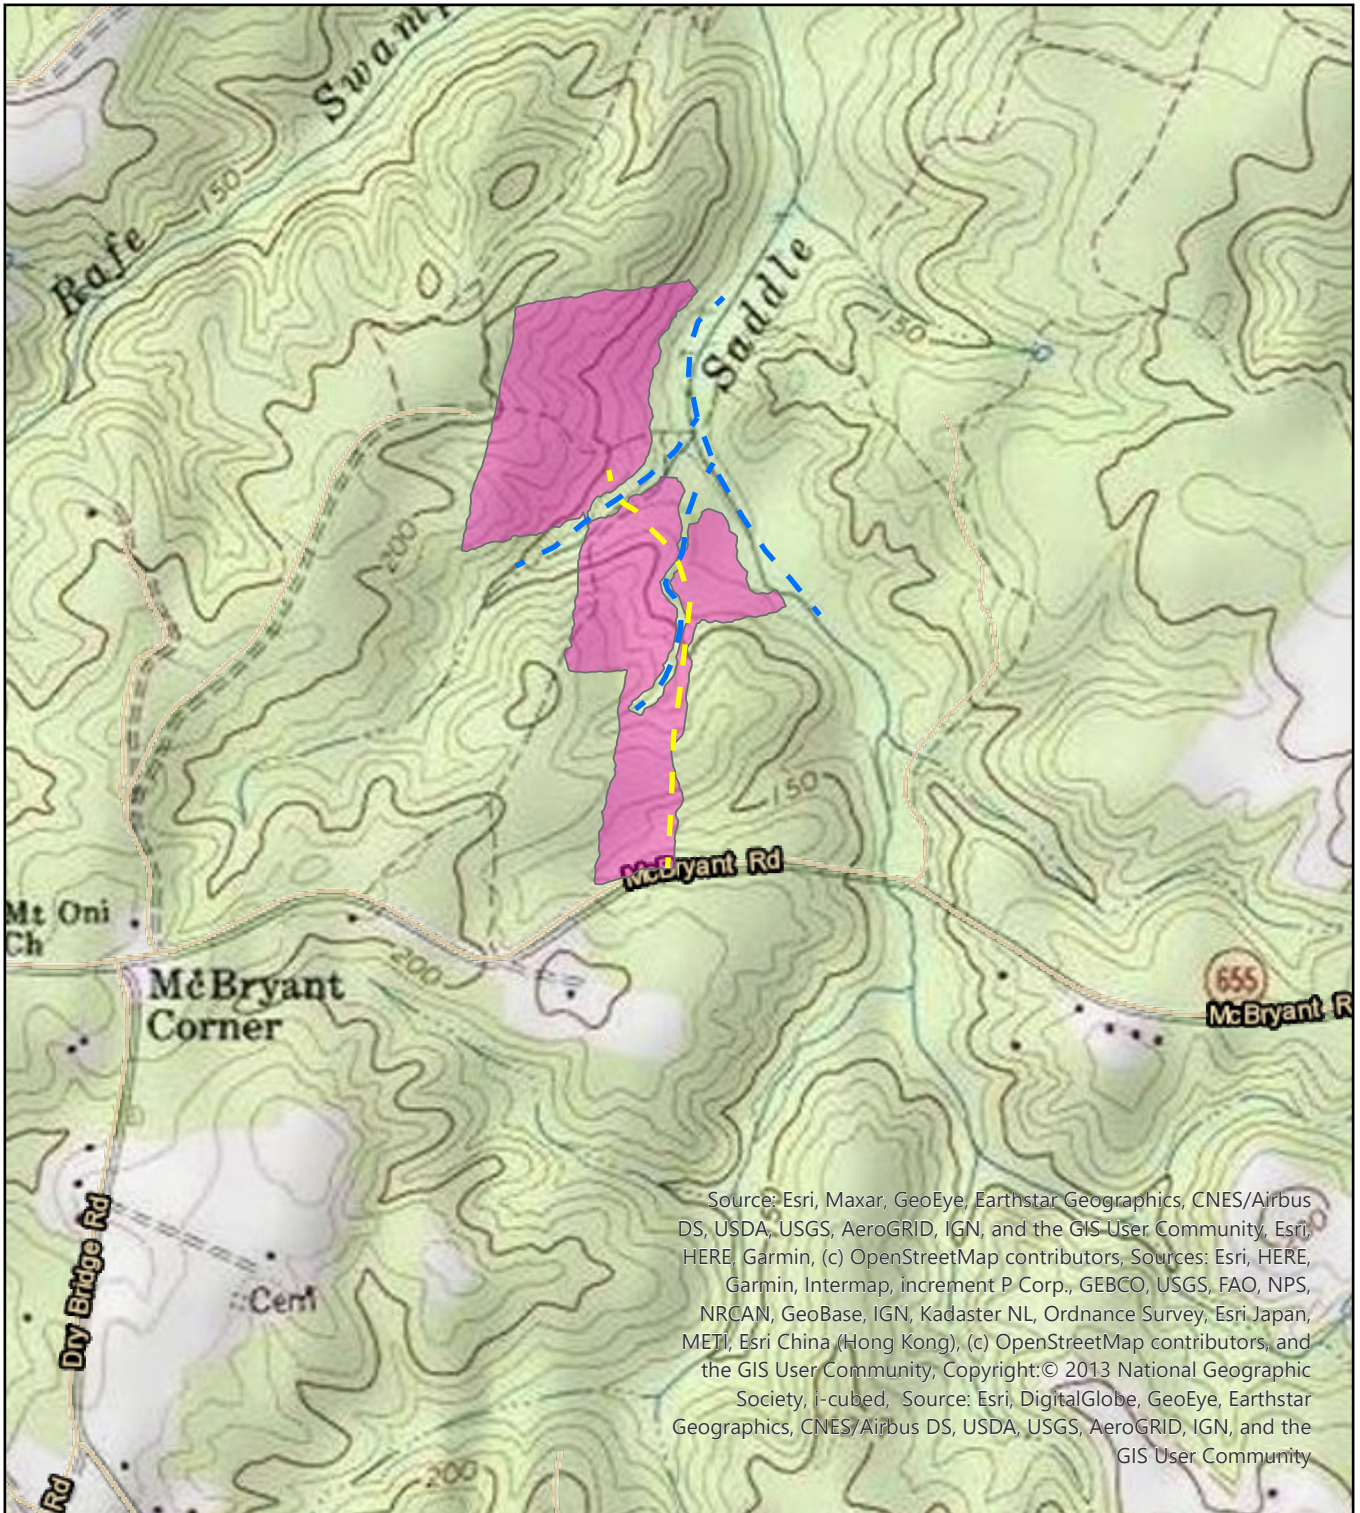

# Timber Sale Map Chris Groves - 49 Acres Caroline County

- Sale Area - Orange Paint
- Logging Access
- SMZ - Blue Paint

Drawn By:  
Daniel Deitz, Forester  
Three Rivers Forestry LLC.

Date Exported: 5/20/2021 4:26

Center: 77°23'32"W  
37°56'5"N