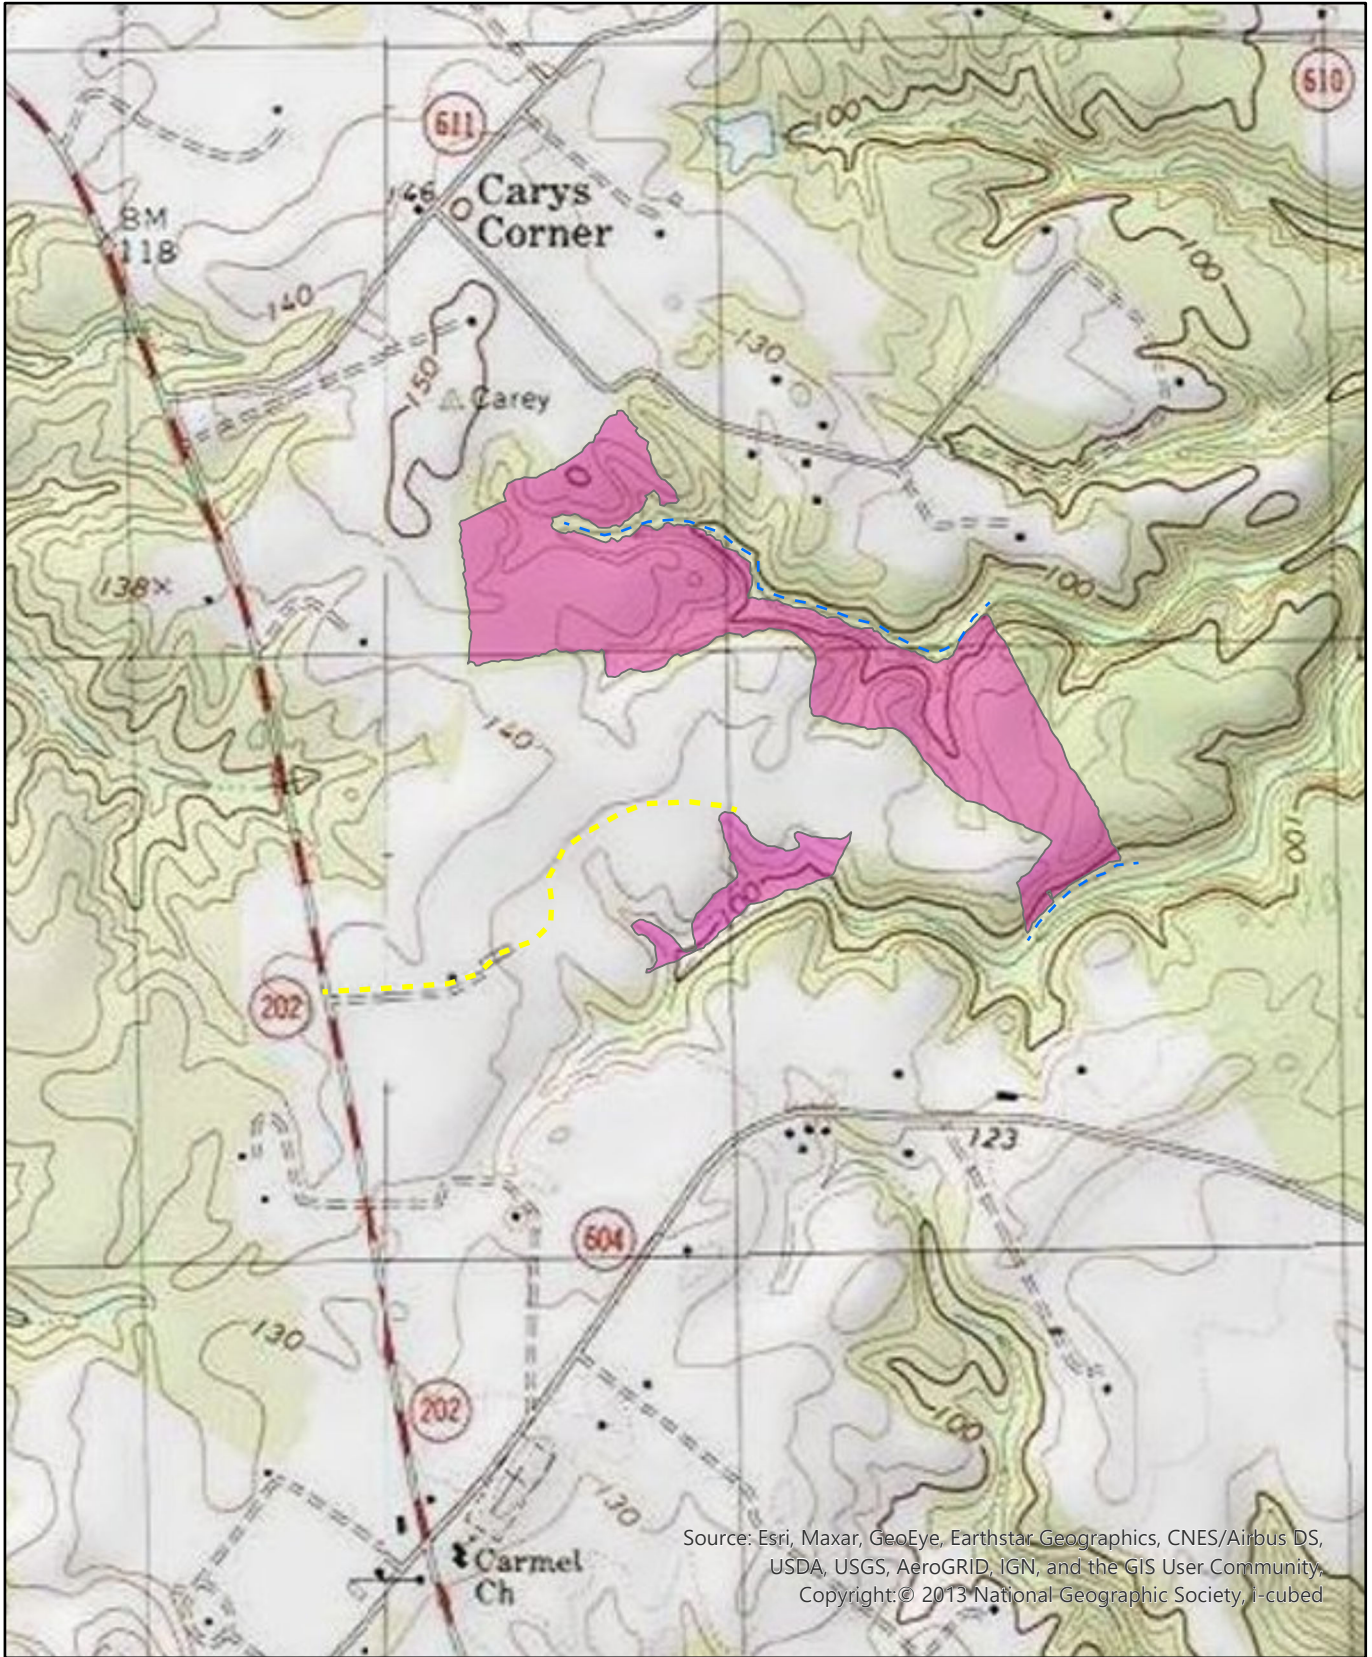

Julian Reynolds Sale Map - 63 Acres Westmoreland County

Source: Esri, Maxar, GeoEye, Earthstar Geographics, CNES/Airbus DS, USDA, USGS, AeroGRID, IGN, and the GIS User Community, Copyright © 2013 National Geographic Society, i-cubed

Drawn by Daniel Deitz
Consulting Forester, Three Rivers Forestry LLC.

Date Exported: 11/11/2020 4:31
Center: 76°37'8"W 38°3'10"N

Sale Area - Orange Paint

Access Road

SMZ - Blue Paint