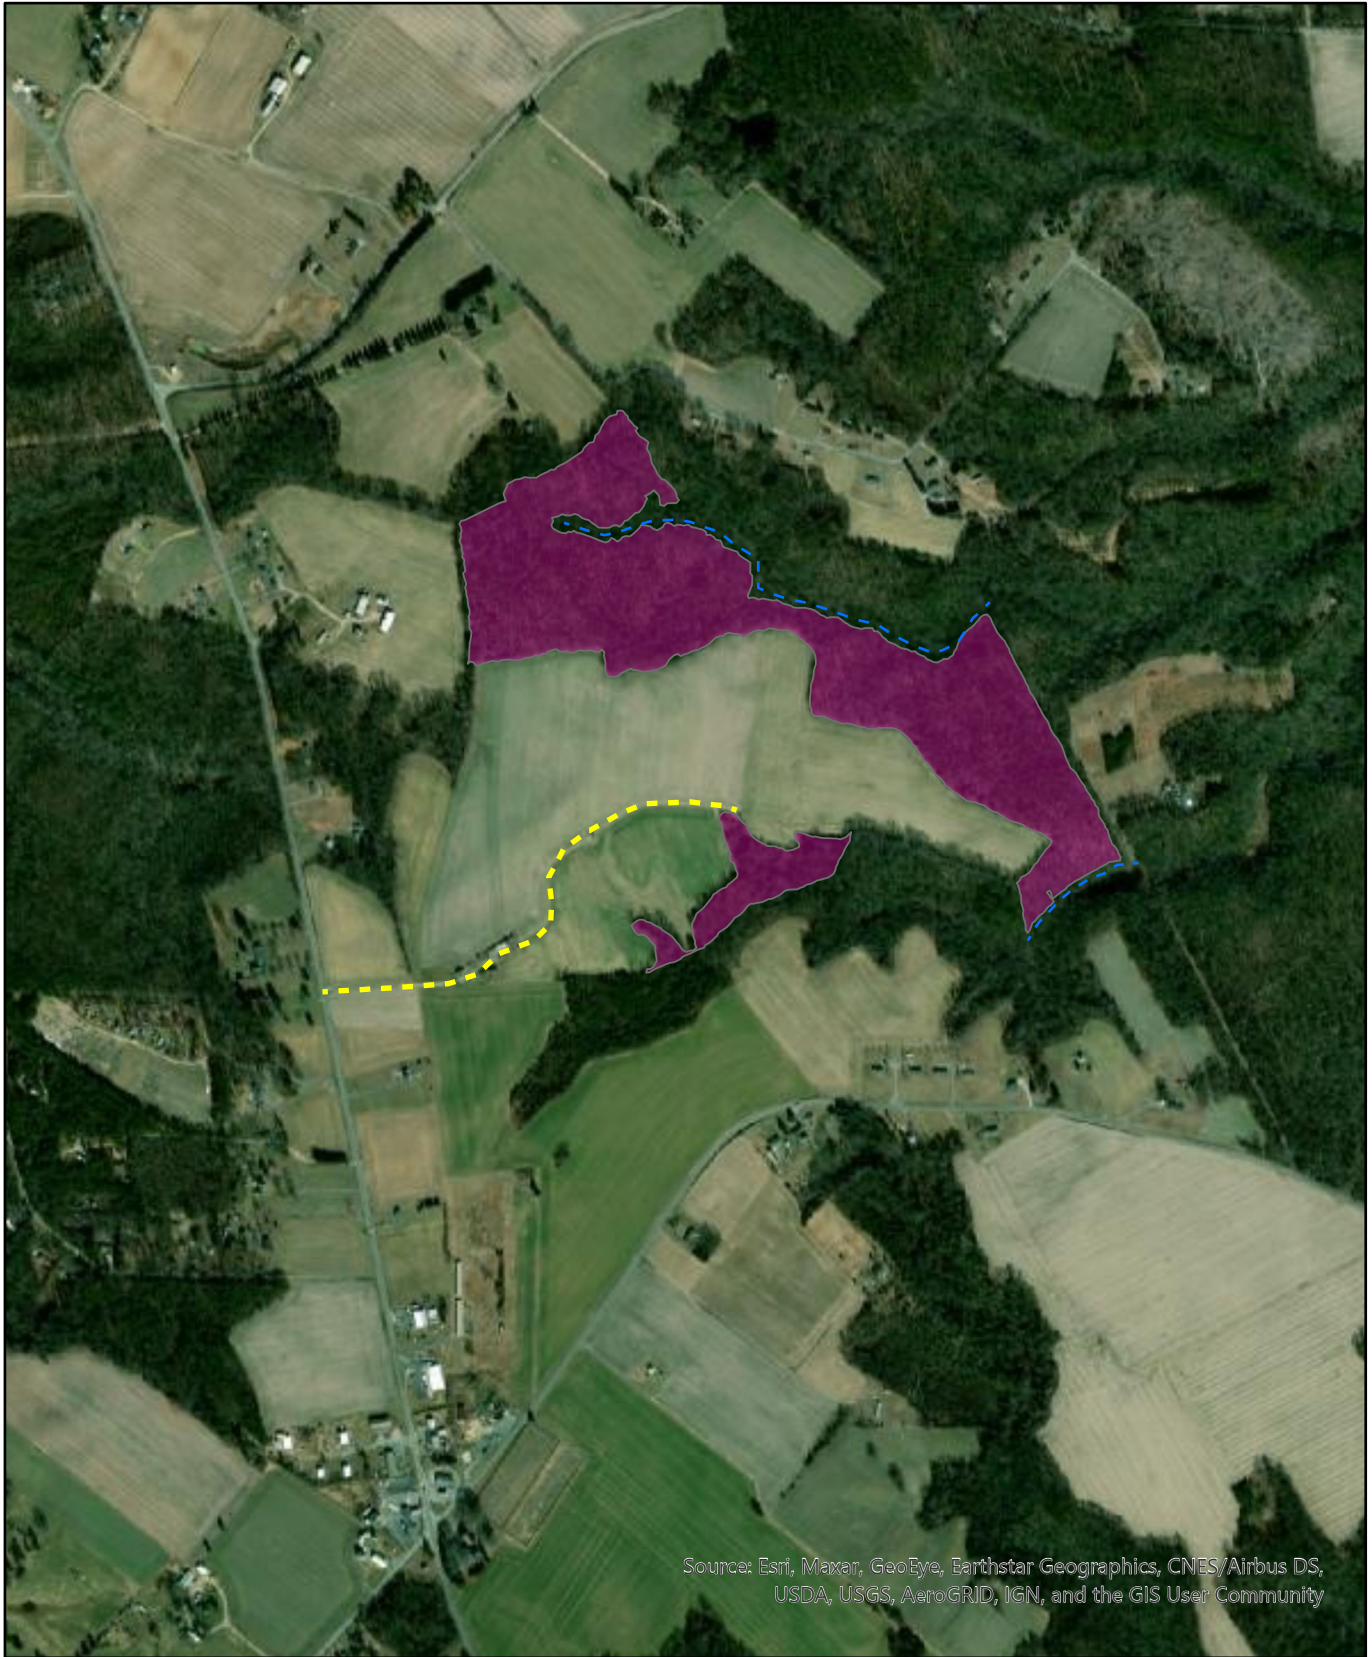

Julian Reynolds Sale Map - 63 Acres Westmoreland County

Source: Esri, Maxar, GeoEye, Earthstar Geographics, CNES/Airbus DS, USDA, USGS, AeroGRID, IGN, and the GIS User Community

Drawn by Daniel Deitz
Consulting Forester, Three Rivers Forestry LLC.

Date Exported: 11/11/2020 4:29

Center: 76°37'8"W 38°3'10"N

Sale Area - Orange Paint

Access Road

SMZ - Blue Paint