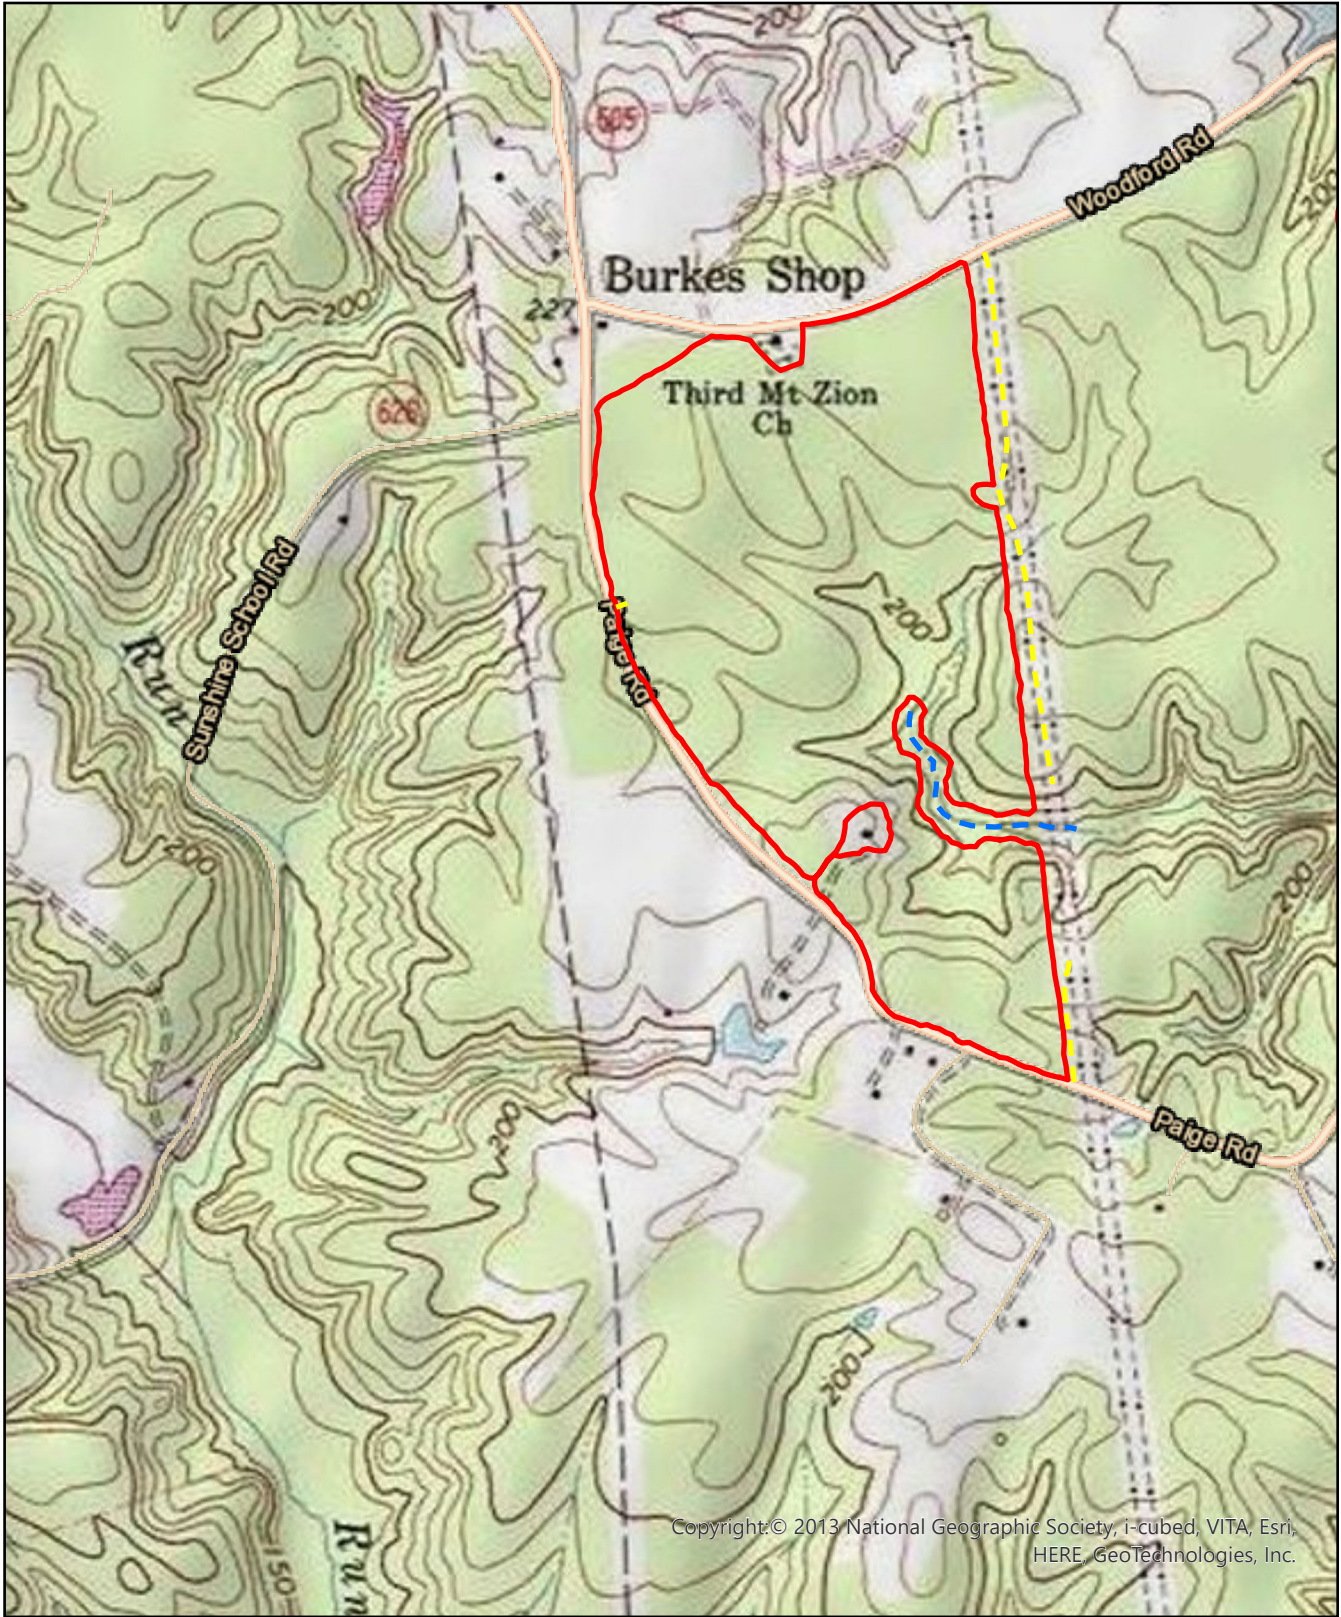

# Timber Sale Map Charles Mitz

## 149 Acres - Caroline County

Copyright © 2013 National Geographic Society, I-cubed, VITA, Esri, HERE, GeoTechnologies, Inc.

Drawn By: Daniel Deitz  
 Consulting Forester, Three Rivers Forestry LLC.

Date Exported: 8/5/2022 2:33 PM

Center: 77°26'32"W 38°4'44"N

0 487.5 975 1,950 Feet

- Sale Area - Orange Paint
- SMZ - Blue Paint cut dashed trees only
- Logging Access