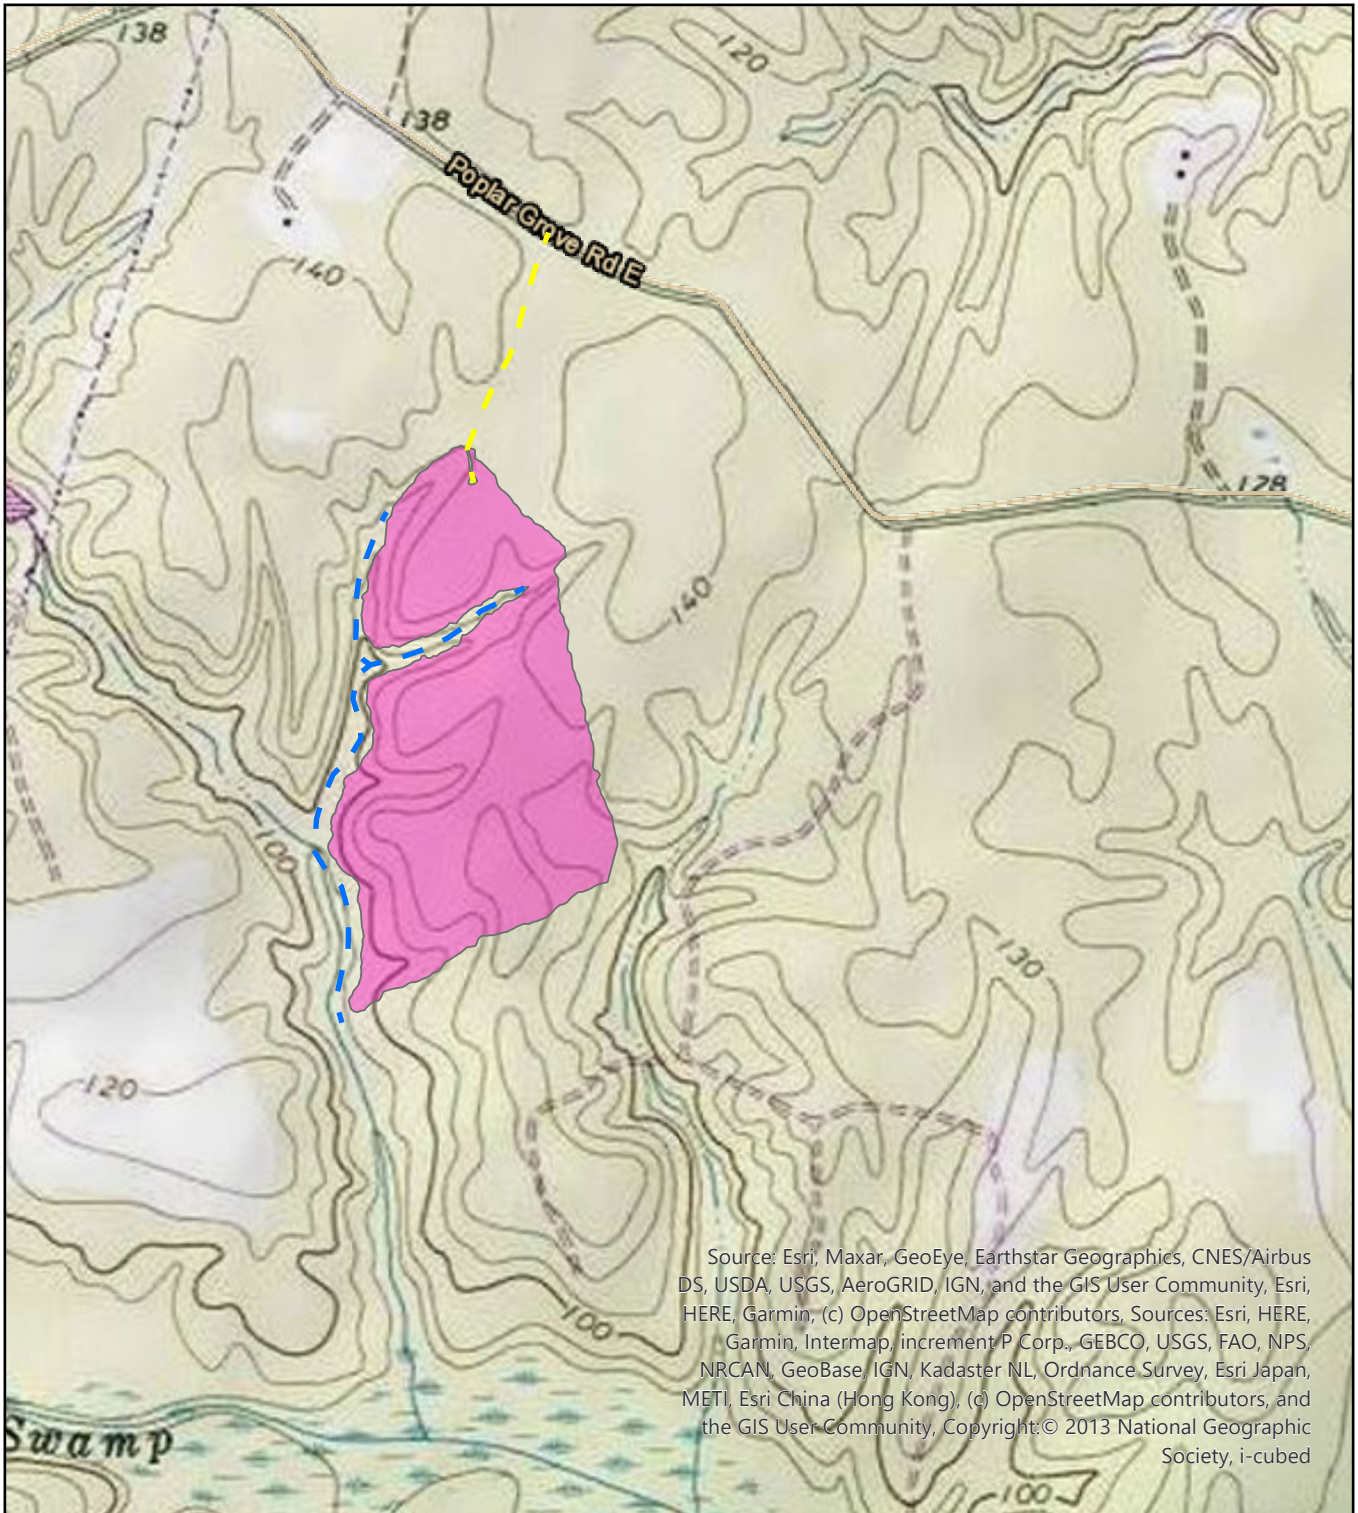

# Timber Sale Map Henley Property LLC. - 66 Acres King and Queen County

Drawn By:  
Daniel Deitz, Forester  
Three Rivers Forestry LLC.

Date Exported: 6/10/2021 9:52

- Sale Area - Orange Paint
- Logging Access
- SMZ - Blue Paint

Center: 76°49'21"W  
37°45'44"N