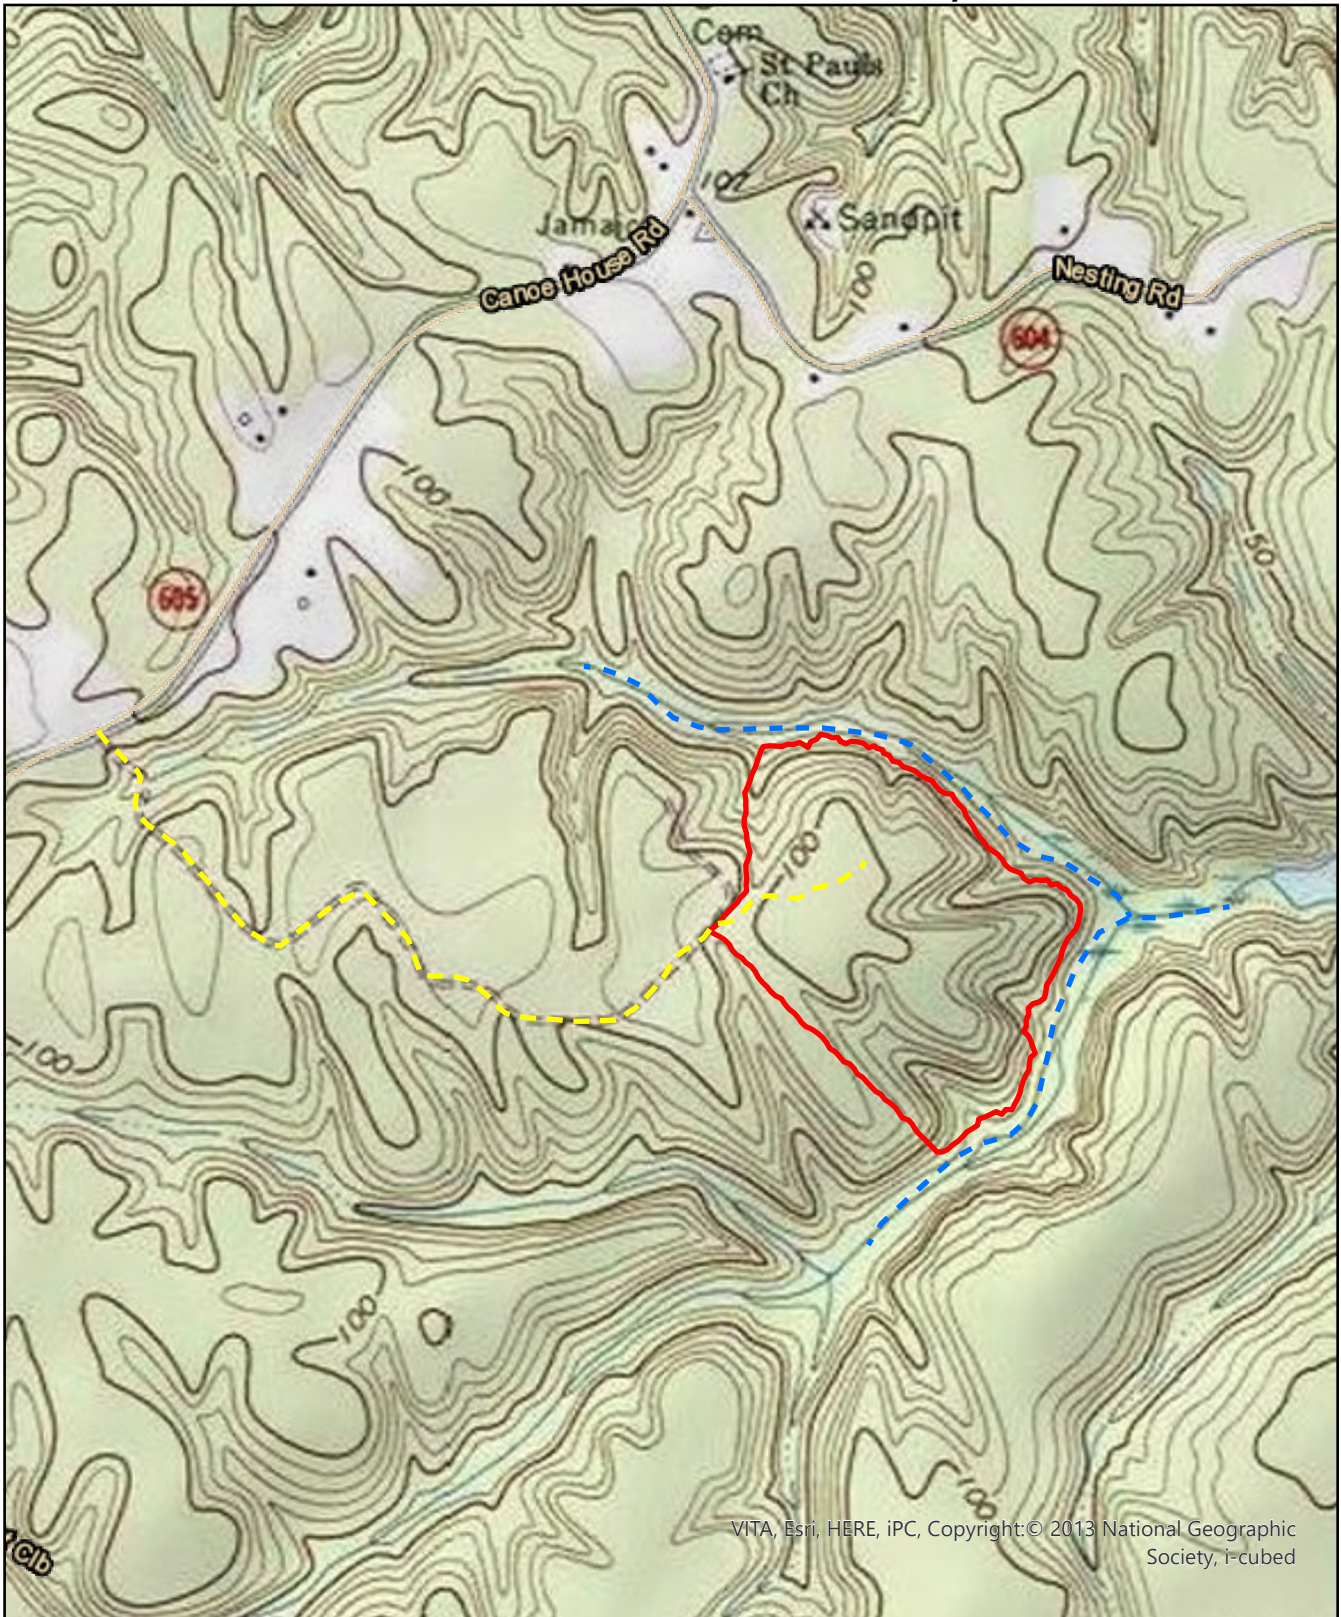

# Timber Sale Map

## Marguerite Garrison

### 61 Acres - Middlesex County

N

Drawn By: Gabriel Dawkins  
 Consulting Forester, Three Rivers Forestry LLC.

Date Exported: 4/16/2025 4:58 PM

Center: 76°40'14"W 37°43'44"N

0 487.5 975 1,950 Feet

- Sale Area - Orange Paint
- - - - Logging Access
- - - - SMZ - Blue Paint cut dashed trees only