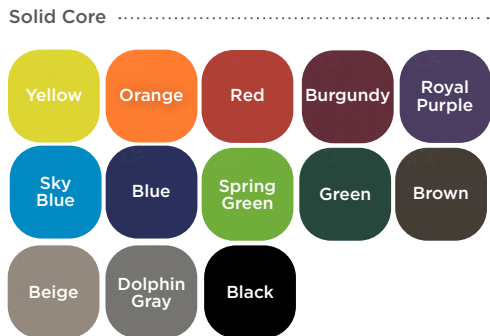

Activity Panel & Panel Colors