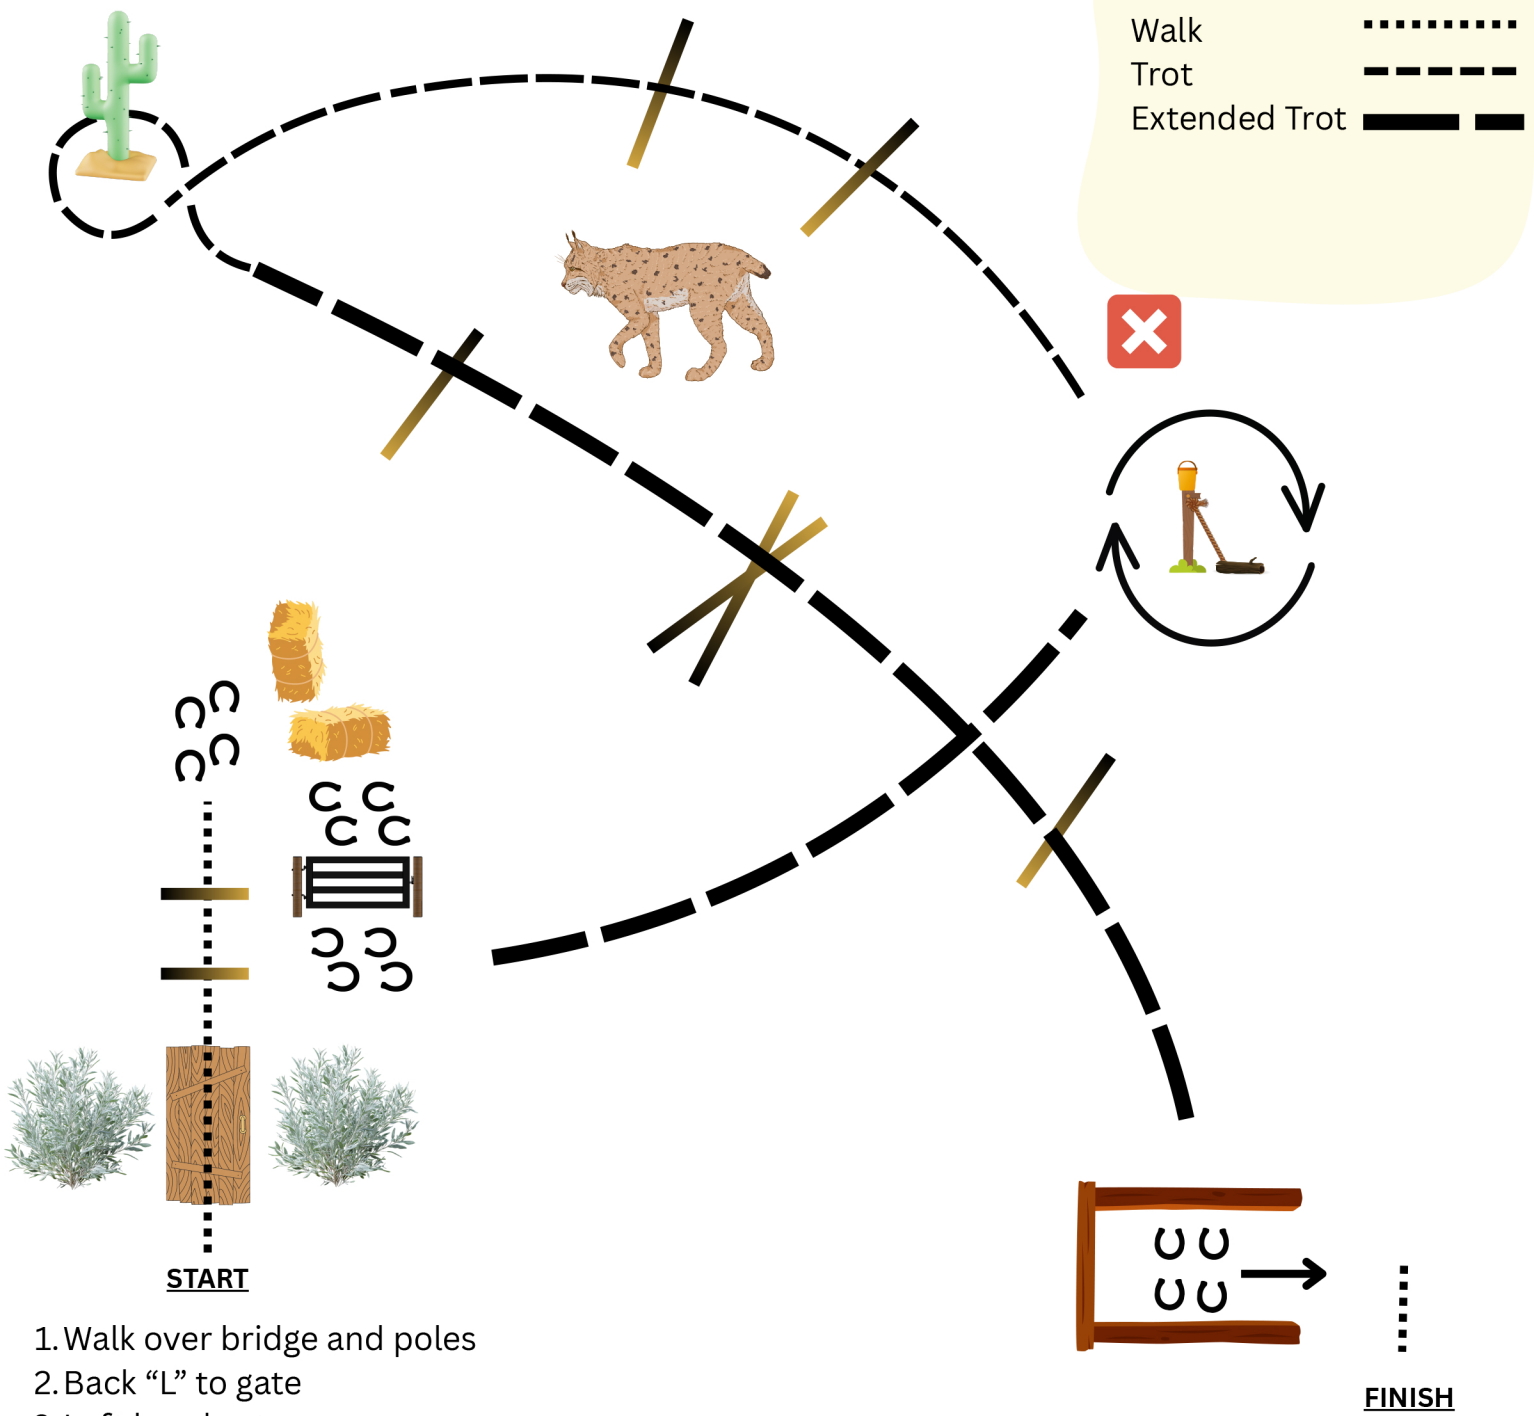

SoCal Ranch Riders

2026 Buckle Series Show #3 May 3rd

Ranch Trail

Walk, Trot - All Classes

Except Short Stirrup

Walk
Trot	-----
Extended Trot	—————

1. Walk over bridge and poles
 2. Back "L" to gate
 3. Left hand gate
 4. Extended trot to drag
 5. Pick up bucket, walk or trot circle to right, replace bucket
- ** Pro- Am Rider Change After #5 is complete

6. Trot over poles and around cactus
7. Extended trot over poles and jump
8. Walk into box
9. Side pass left
10. Walk to exit

**Pro-Am Rider Change