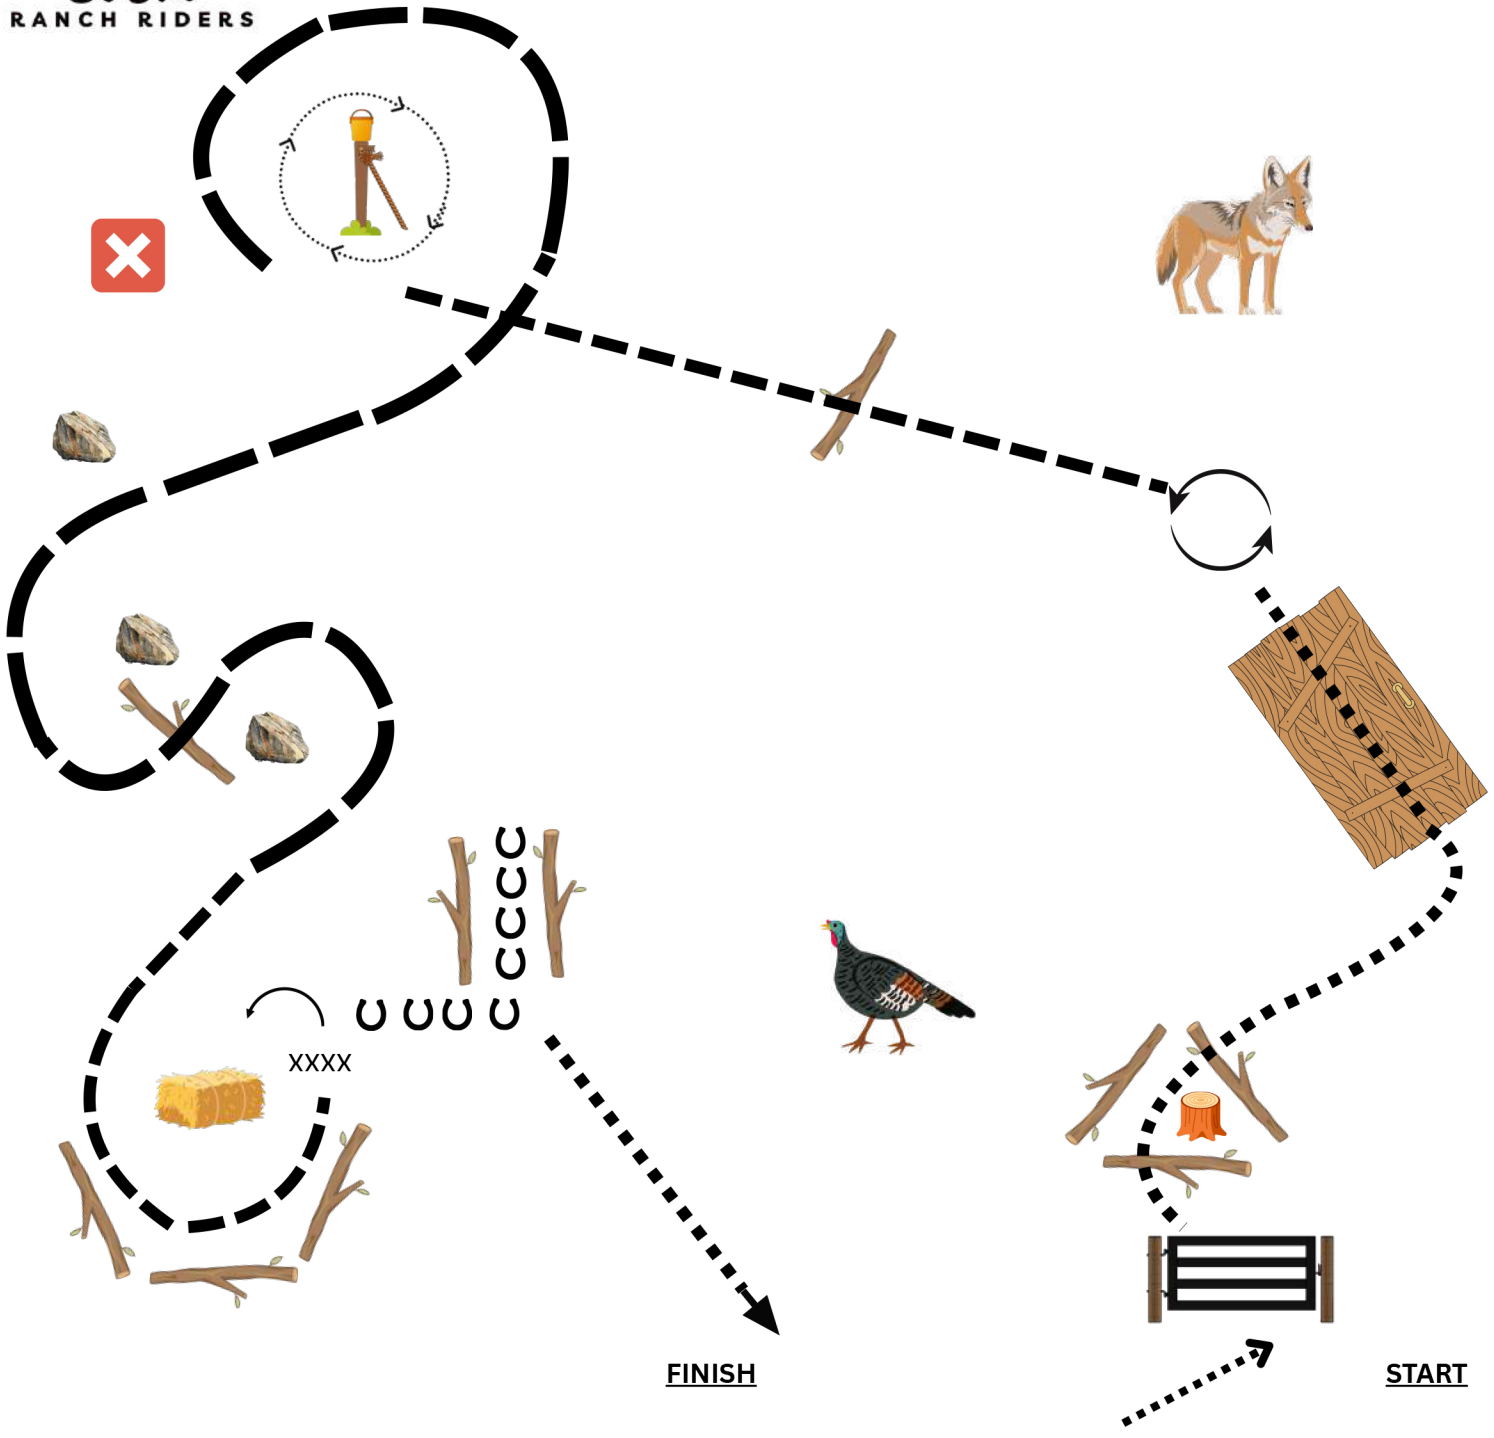

SoCal Ranch Riders 2026 Buckle Series Show #2 March 29th

Ranch Trail
Walk, Trot - All Classes
Except Short Stirrup

1. Work left hand gate
2. Walk over logs and bridge
3. 360 left, trot over pole to drag
4. Pick up item, trot around pole to right, return item
5. Extended trot around drag pole
6. Extended trot around rocks and over log
7. Trot around straw bale, stop, 180 left, side-pass left, back into chute
8. Extend walk to exit

 ** Pro - Am Rider Change