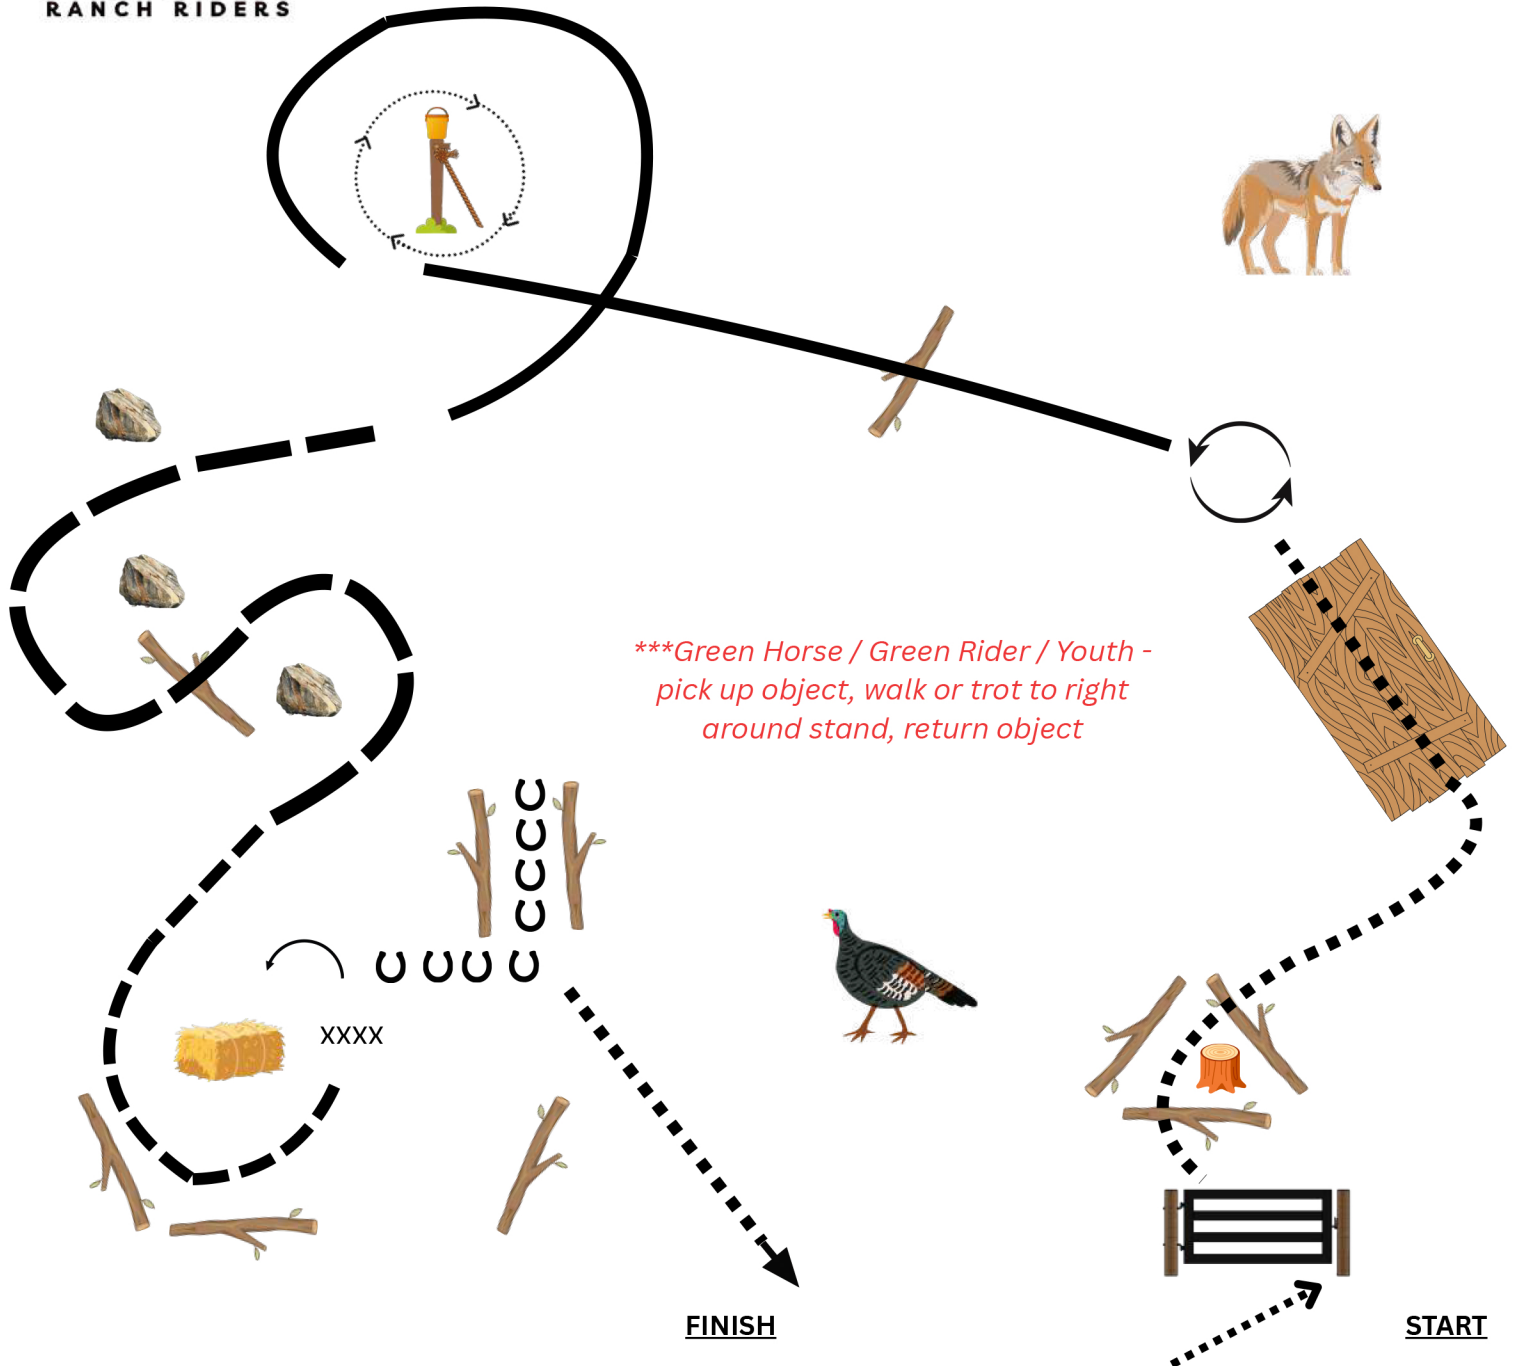

SoCal Ranch Riders

2026 Buckle Series Show #2 March 29th

Ranch Trail

Walk, Trot, Lope - All Classes

1. Work left hand gate
2. Walk over logs and bridge
3. 360 left, lope left lead over pole to drag
4. Drag to right at walk or trot ***
5. Extended right lead lope around drag pole

6. Extended trot around rocks and over log
7. Trot around straw bale, stop, 180 left, side-pass left, back into chute
8. Extended walk to exit