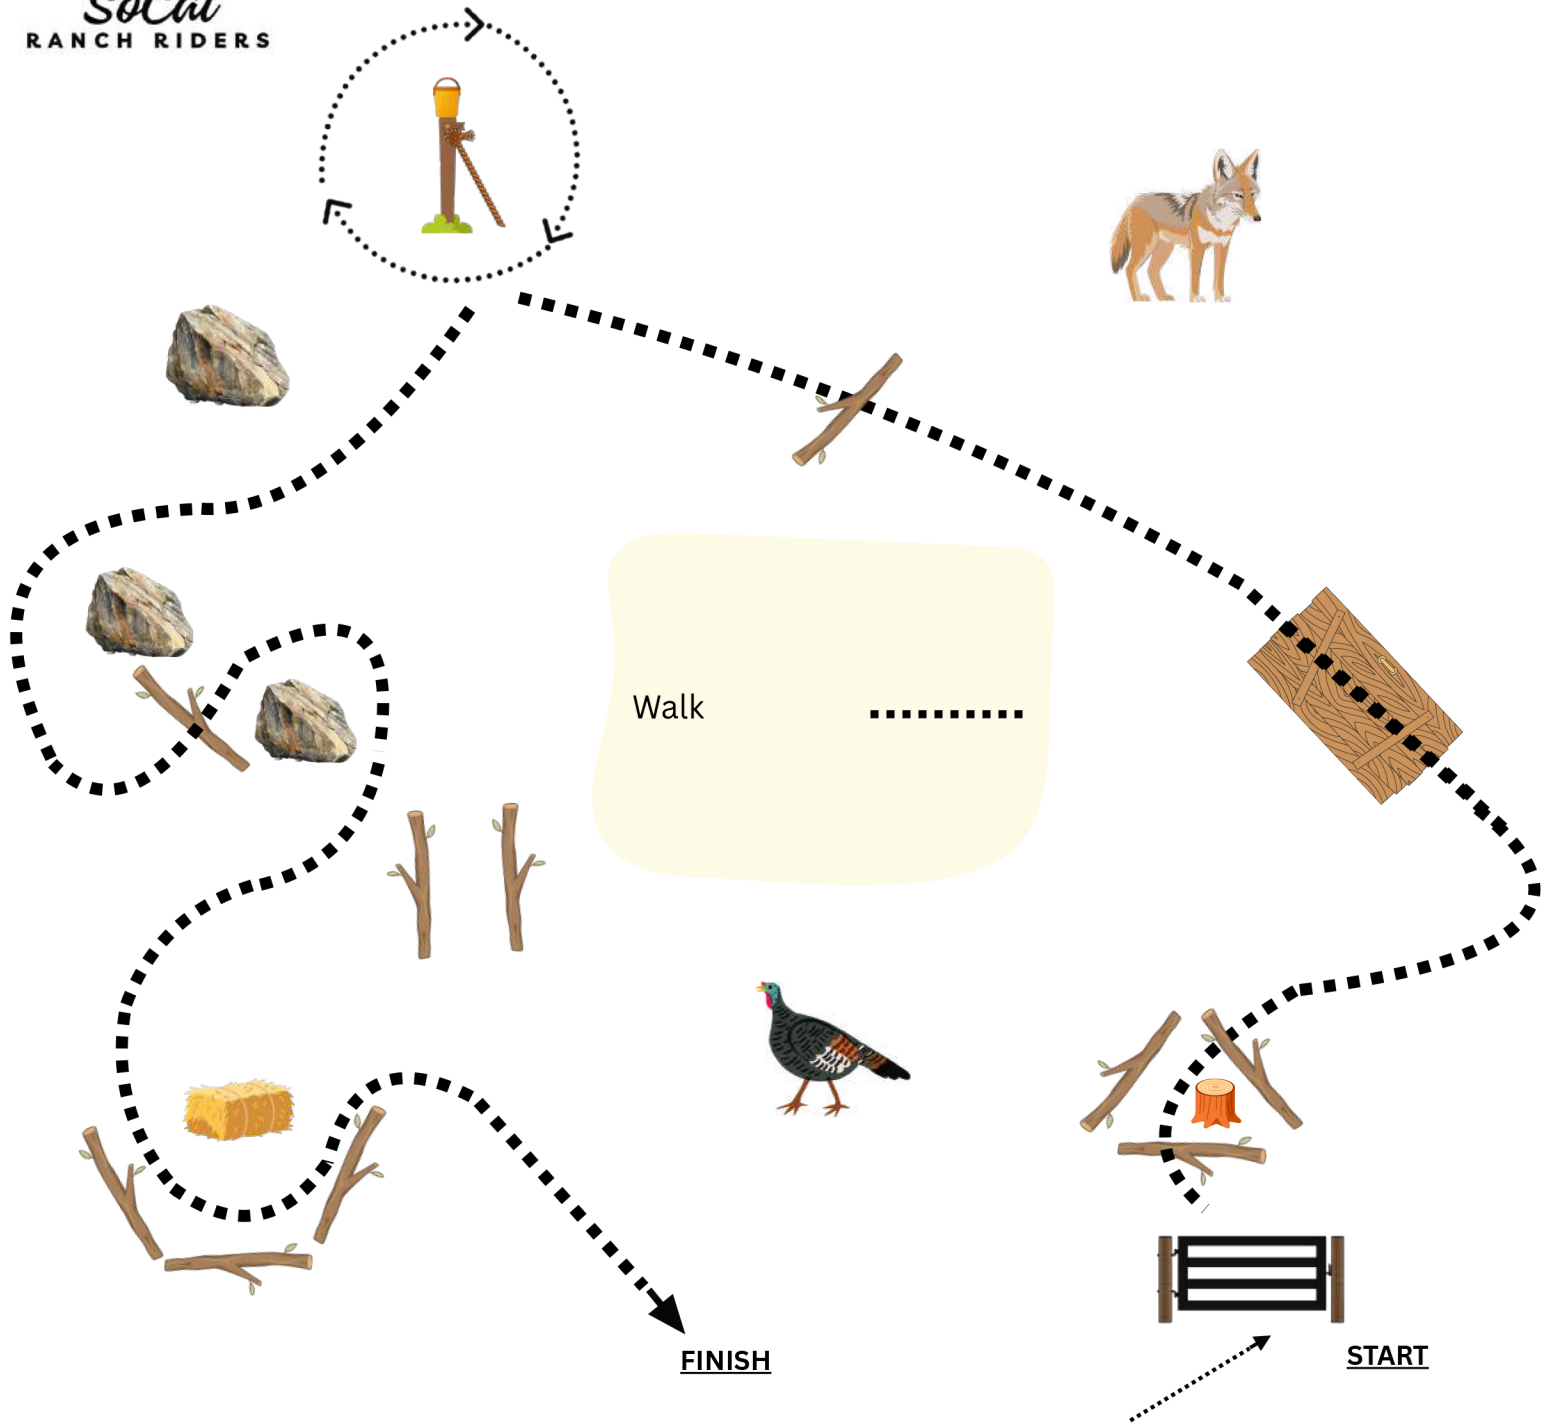

SoCal Ranch Riders

2026 Buckle Series Show #2 March 29th

Ranch Trail Lead Line

1. Work left hand gate
2. Walk over logs and bridge
3. Walk over log to drag

4. Pick up item and walk around drag pole, return item
5. Walk around rocks and over log
6. Walk around bale
7. Exit